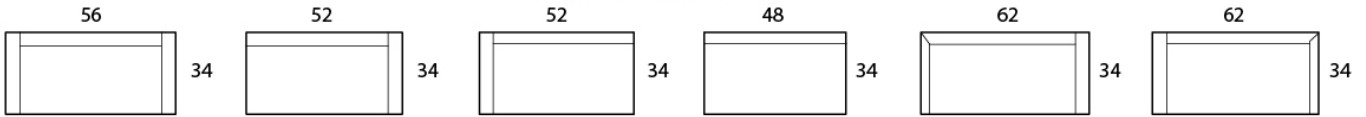

LOVESEAT

Love / 2A
2-Arm Loveseat

Love / RF
1-Arm Loveseat
(Right-Arm Facing)

Love / LF
1-Arm Loveseat
(Left-Arm Facing)

Love / AL
Armless Loveseat

Love / RTR
Loveseat w/ Return
(Right-Arm Facing)

Love / RTL
Loveseat w/ Return
(Left-Arm Facing)