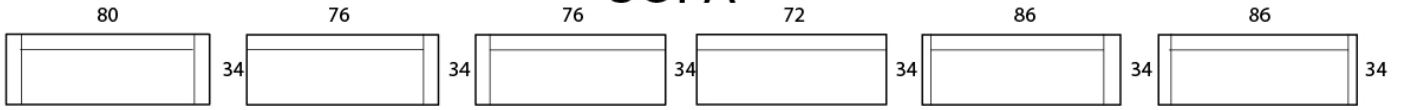

Style: BACHELOR

SOFA

Sofa / 2A
2-Arm Sofa

Sofa / RAF
1-Arm Sofa
(Right-Facing)

Sofa / LAF
1-Arm Sofa
(Left-Facing)

Sofa / Armless
Armless Sofa

Sofa / Return RAF
Sofa w/ Return
(Right-Arm Facing)

Sofa / Return LAF
Sofa w/ Return
(Left-Arm Facing)