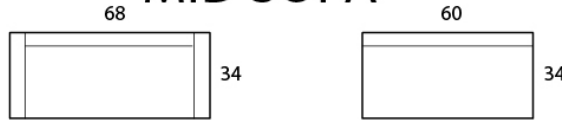

## Specifications

**Sofa:** 80" w x 34" d x 32" h

**Mid-Sofa:** 68" w x 34" d x 32" h

**Loveseat:** 56" w x 34" d x 32" h

**Chair:** 34" w x 34" d x 32" h

**Arm:** 4" w x 24" h

**Seat:** 22" d x 18" h

*Available as a sectional in custom sizes and configurations. All dimensions are approximate.*

# SOFA

Sofa / 2A  
2-Arm Sofa

Sofa / RAF  
1-Arm Sofa  
(Right-Facing)

Sofa / LAF  
1-Arm Sofa  
(Left-Facing)

Sofa / Armless  
Armless Sofa

Sofa / Return RAF  
Sofa w/ Return  
(Right-Arm Facing)

Sofa / Return LAF  
Sofa w/ Return  
(Left-Arm Facing)

# MID SOFA

Mid / 2A  
2-Arm Mid-Sofa

Mid / AL  
Armless Mid-Sofa