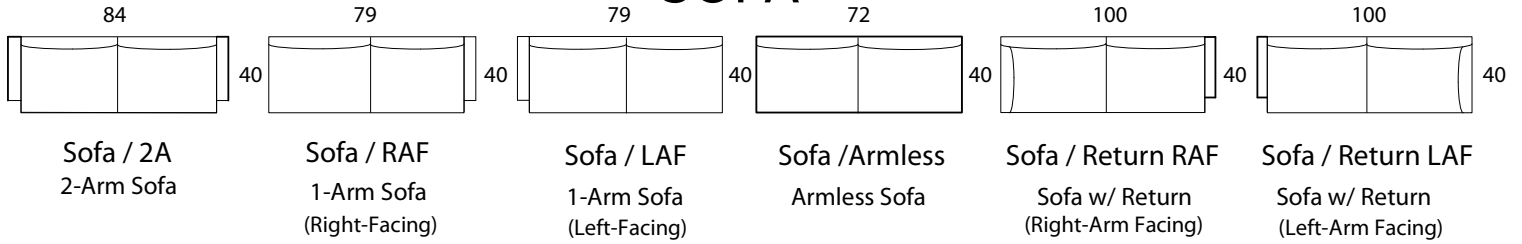

Style: BARCELONA - #170

SOFA