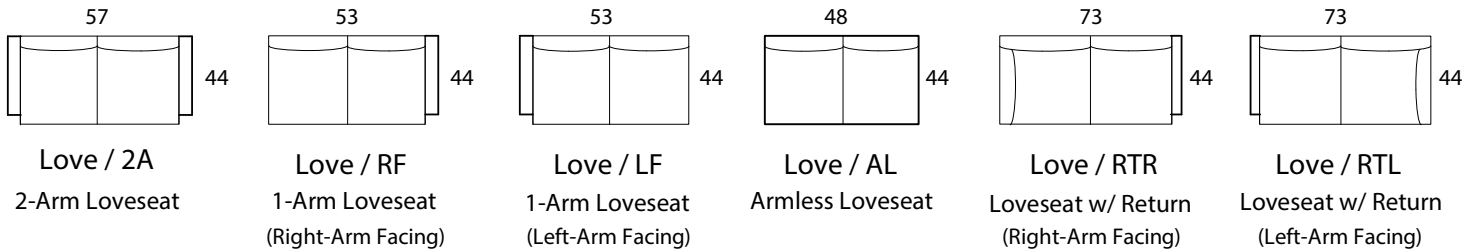

Style: BARCELONA - 44" - #170

SOFA

MID SOFA

LOVESEAT

CHAISE

BUMPER CHAISE

CHAIR

CORNER

OTTOMAN