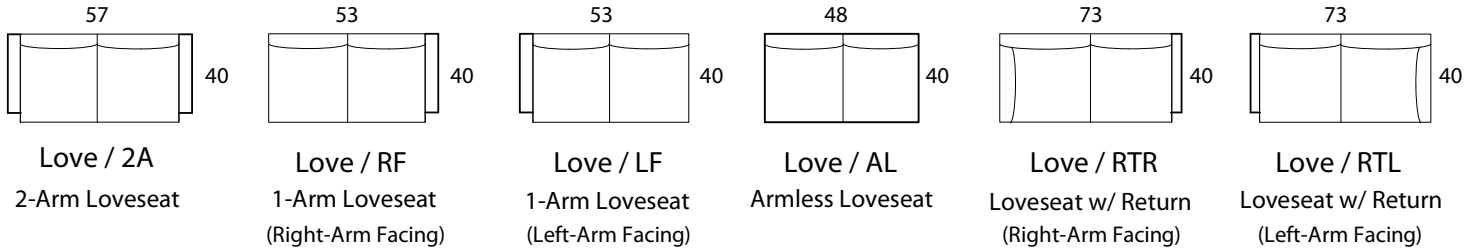

Style: BARCELONA - #170

SOFA

MID SOFA

LOVESEAT

CHAISE

BUMPER CHAISE

CHAIR

CORNER

OTTOMAN