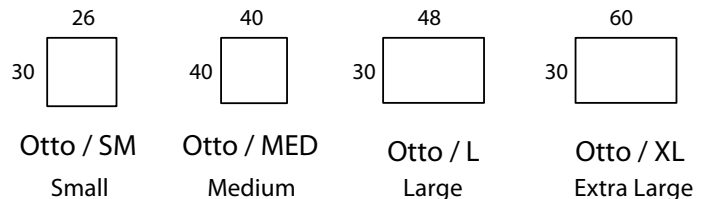

## Specifications

**Sofa:** 84"w x 40"d x 33"h

**Mid-Sofa:** 69"w x 40"d x 33"h

**Loveseat:** 57"w x 40"d x 33"h

**Chair:** 36"w x 40"d x 33"h

**Arm:** 4.5"w x 25.5"h

**Seat:** 23"d x 18"h

*Available as a sectional in custom sizes and configurations. All dimensions are approximate.  
\*Shown with accent pillows, not included with standard order, may be added at additional cost.*

## Specifications

**Sofa:** 84"w x 44"d x 33"h

**Mid-Sofa:** 69"w x 44"d x 33"h

**Loveseat:** 57"w x 44"d x 33"h

**Chair:** 36"w x 44"d x 33"h

**Arm:** 4.5"w x 25.5"h

**Seat:** 27"d x 18"h

*Available as a sectional in custom sizes and configurations. All dimensions are approximate.  
\*Shown with accent pillows, not included with standard order, may be added at additional cost.*