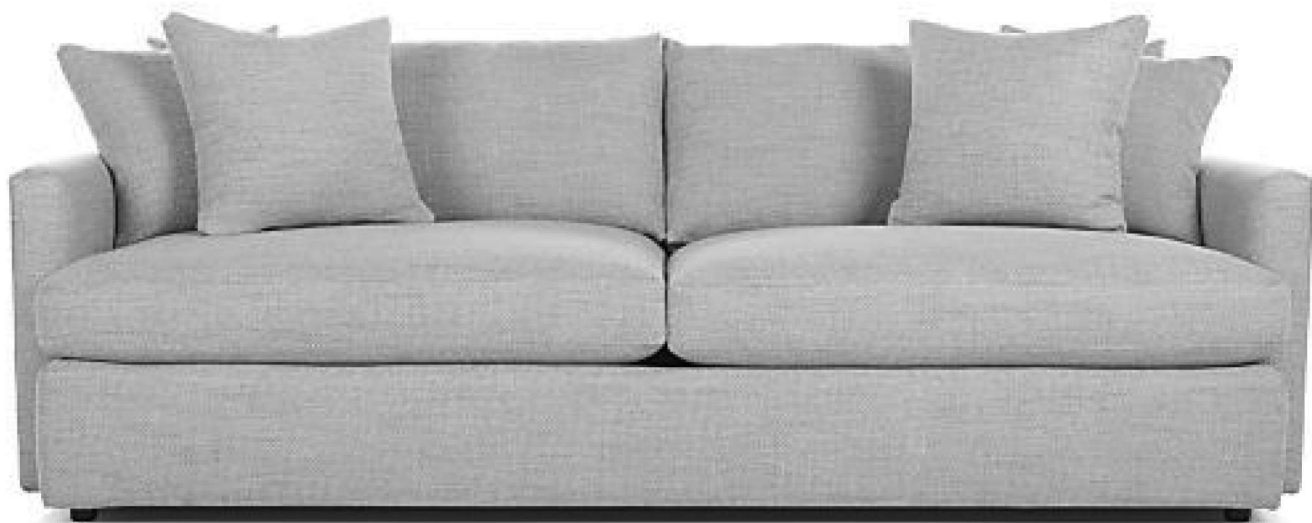

Specifications

Sofa: 84"w x 44"d x 33"h

Mid-Sofa: 69"w x 44"d x 33"h

Loveseat: 57"w x 44"d x 33"h

Chair: 36"w x 44"d x 33"h

Arm: 4.5"w x 25.5"h

Seat: 27"d x 18"h

*Available as a sectional in custom sizes and configurations. All dimensions are approximate.
Shown with accent pillows, not included with standard order, may be added at additional cost.