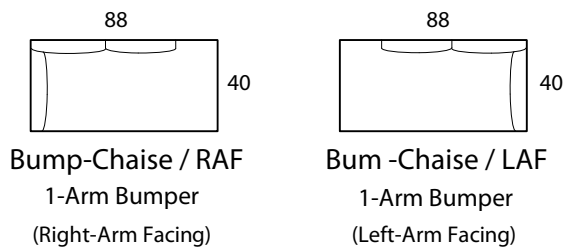

BUMPER CHAISE