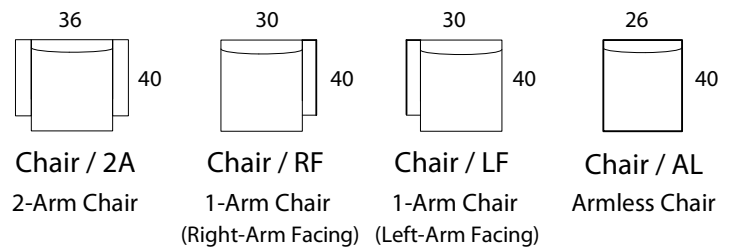

Style: BARCELONA - #170

SOFA

MID SOFA

LOVESEAT

CHAISE

BUMPER CHAISE

CHAIR

CORNER

OTTOMAN