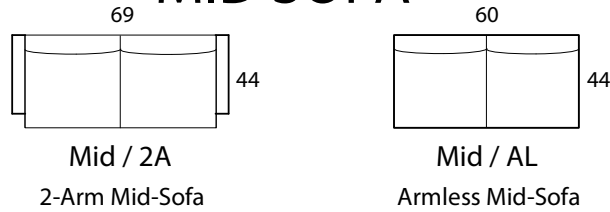

Style: BARCELONA - 44" - #170

SOFA

MID SOFA

LOVESEAT

CHAISE

BUMPER CHAISE

CHAIR

CORNER

OTTOMAN