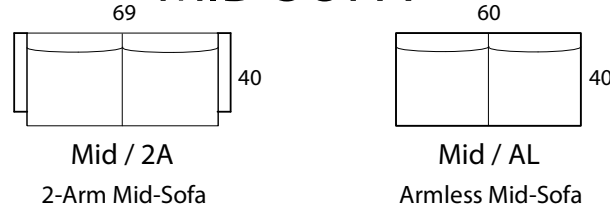

Style: BARCELONA - #170

SOFA

MID SOFA

LOVESEAT

CHAISE

BUMPER CHAISE

CHAIR

CORNER

OTTOMAN