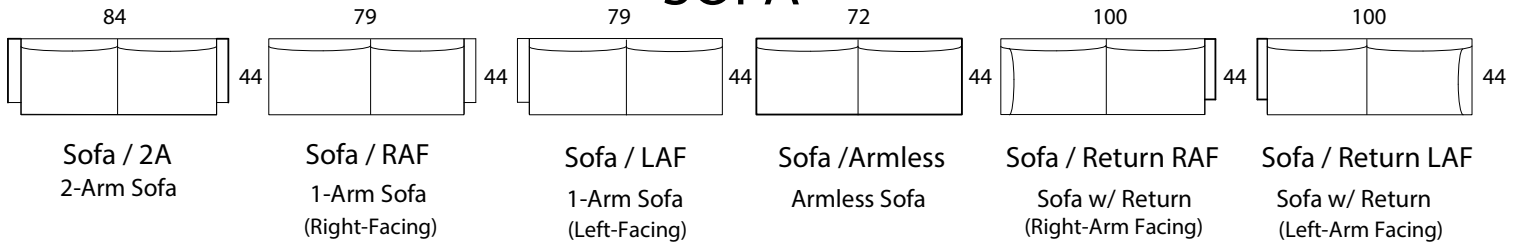

Style: BARCELONA - 44" - #170

SOFA