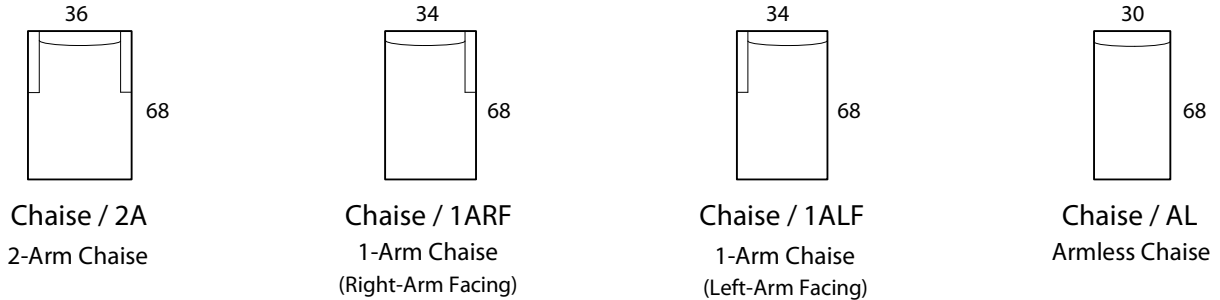

Style: BARCELONA - #170

SOFA

MID SOFA

LOVESEAT

CHAISE

BUMPER CHAISE

CHAIR

CORNER

OTTOMAN