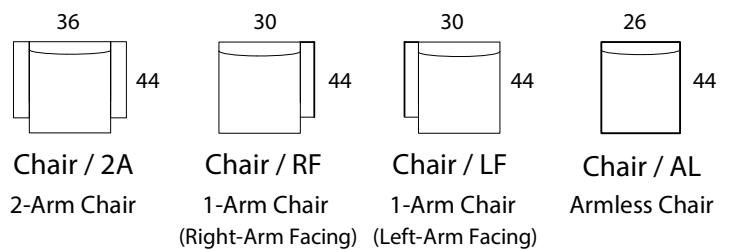

Style: BARCELONA - 44" - #170

SOFA

MID SOFA

LOVESEAT

CHAISE

BUMPER CHAISE

CHAIR

CORNER

OTTOMAN