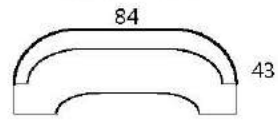

Specifications

Sofa: 84"w x 43"d x 32"h

Loveseat: 72"w x 43"d x 32"h

Chair: 50"w x 43"d x 32"h

Arm: 7.5"w x 32"h

Seat: 23"d x 18"h

This is a tightback sofa.

SOFA