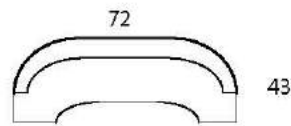

LOVESEAT

Love / 2A
2-Arm Loveseat