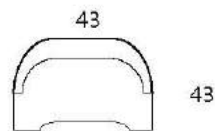

CHAIR

Chair / 2A
2-Arm Chair