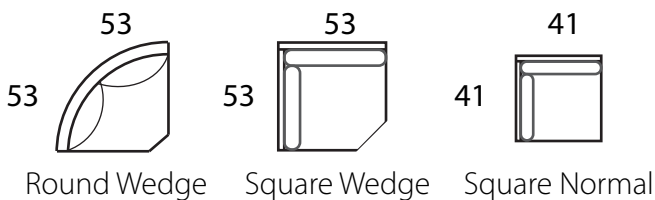

BACARA 39"

Specifications

Sofa: 80"w x 39"d x 35"h
Mid-sofa: 68"w x 39"d x 35"h
Loveseat: 56"w x 39"d x 35"h
Chair: 34"w x 39"d x 35"h

Arm: 4"w x 25"h
Seat: 23"d x 19"h

*All Dimensions Approximate
ALL ITEMS ARE AVAILABLE IN CUSTOM SIZES*

OTTOMAN

BACARA 41"

Specifications

Sofa: 80"w x 41"d x 35"h
Mid-sofa: 68"w x 41"d x 35"h
Loveseat: 56"w x 41"d x 35"h
Chair: 34"w x 41"d x 35"h

Arm: 4"w x 25"h
Seat: 25"d x 19"h

*All Dimensions Approximate
ALL ITEMS ARE AVAILABLE IN CUSTOM SIZES*

BACARA 41"

SOFA

MID SOFA

LOVESEAT

CHAISE

BUMPER CHAISE

CHAIR

CORNER