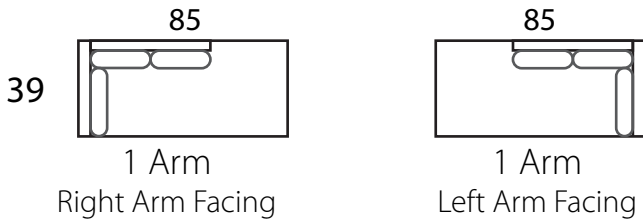

BACARA 39"

Specifications

Sofa: 80"w x 39"d x 35"h
Mid-sofa: 68"w x 39"d x 35"h
Loveseat: 56"w x 39"d x 35"h
Chair: 34"w x 39"d x 35"h

Arm: 4"w x 25"h
Seat: 23"d x 19"h

*All Dimensions Approximate
ALL ITEMS ARE AVAILABLE IN CUSTOM SIZES*

BACARA 39"

SOFA

MID SOFA

LOVESEAT

CHAISE

BUMPER CHAISE

CHAIR

CORNER

OTTOMAN

BACARA 41"

Specifications

Sofa: 80"w x 41"d x 35"h
Mid-sofa: 68"w x 41"d x 35"h
Loveseat: 56"w x 41"d x 35"h
Chair: 34"w x 41"d x 35"h

Arm: 4"w x 25"h
Seat: 25"d x 19"h

*All Dimensions Approximate
ALL ITEMS ARE AVAILABLE IN CUSTOM SIZES*