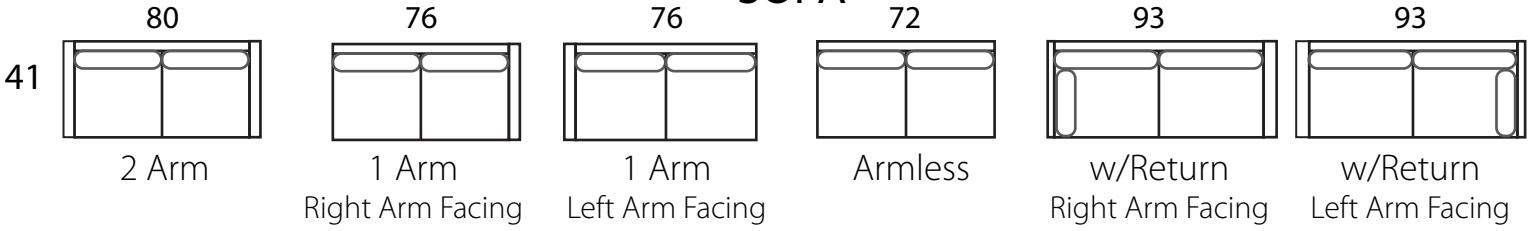

BACARA 41"

SOFA