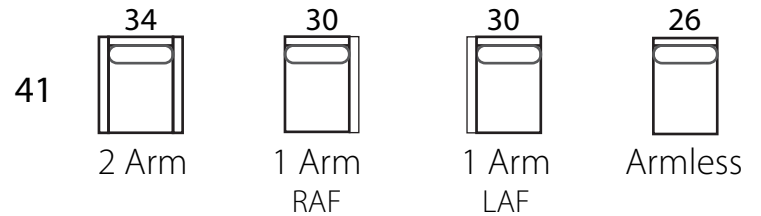

BACARA 39"

Specifications

Sofa: 80"w x 39"d x 35"h
Mid-sofa: 68"w x 39"d x 35"h
Loveseat: 56"w x 39"d x 35"h
Chair: 34"w x 39"d x 35"h

Arm: 4"w x 25"h
Seat: 23"d x 19"h

*All Dimensions Approximate
ALL ITEMS ARE AVAILABLE IN CUSTOM SIZES*

OTTOMAN

BACARA 41"

Specifications

Sofa: 80"w x 41"d x 35"h
Mid-sofa: 68"w x 41"d x 35"h
Loveseat: 56"w x 41"d x 35"h
Chair: 34"w x 41"d x 35"h

Arm: 4"w x 25"h
Seat: 25"d x 19"h

*All Dimensions Approximate
ALL ITEMS ARE AVAILABLE IN CUSTOM SIZES*

BACARA 41"

SOFA

MID SOFA

LOVESEAT

CHAISE

BUMPER CHAISE

CHAIR

CORNER