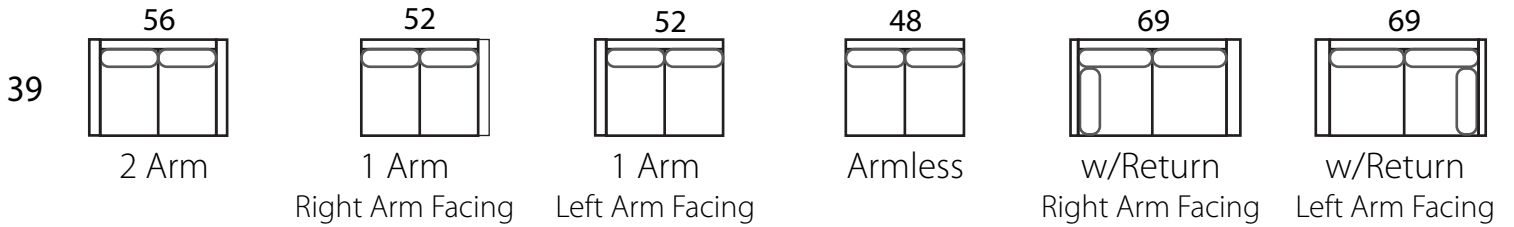

BACARA 39"

Specifications

Sofa: 80"w x 39"d x 35"h
Mid-sofa: 68"w x 39"d x 35"h
Loveseat: 56"w x 39"d x 35"h
Chair: 34"w x 39"d x 35"h

Arm: 4"w x 25"h
Seat: 23"d x 19"h

*All Dimensions Approximate
ALL ITEMS ARE AVAILABLE IN CUSTOM SIZES*

BACARA 39"

SOFA

MID SOFA

LOVESEAT

CHAISE

BUMPER CHAISE

CHAIR

CORNER

OTTOMAN

BACARA 41"

Specifications

Sofa: 80"w x 41"d x 35"h
Mid-sofa: 68"w x 41"d x 35"h
Loveseat: 56"w x 41"d x 35"h
Chair: 34"w x 41"d x 35"h

Arm: 4"w x 25"h
Seat: 25"d x 19"h

*All Dimensions Approximate
ALL ITEMS ARE AVAILABLE IN CUSTOM SIZES*