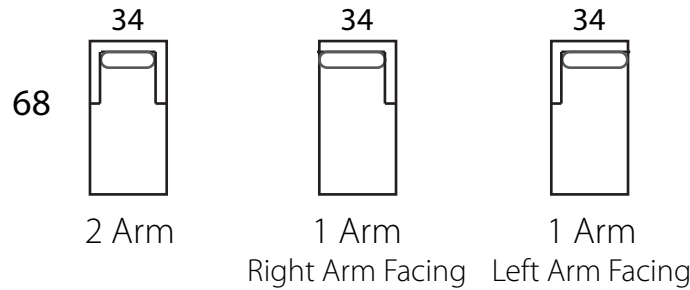

BACARA 39"

SOFA

MID SOFA

LOVESEAT

CHAISE

BUMPER CHAISE

CHAIR

CORNER

OTTOMAN