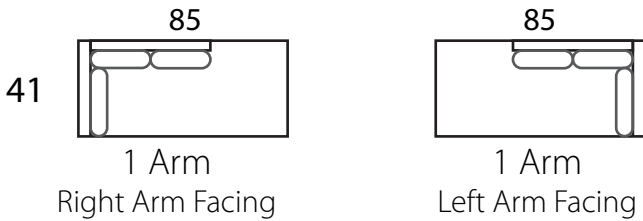

OTTOMAN

BACARA 41"

Specifications

Sofa: 80"w x 41"d x 35"h
Mid-sofa: 68"w x 41"d x 35"h
Loveseat: 56"w x 41"d x 35"h
Chair: 34"w x 41"d x 35"h

Arm: 4"w x 25"h
Seat: 25"d x 19"h

*All Dimensions Approximate
ALL ITEMS ARE AVAILABLE IN CUSTOM SIZES*

BACARA 41"

SOFA

MID SOFA

LOVESEAT

CHAISE

BUMPER CHAISE

CHAIR

CORNER