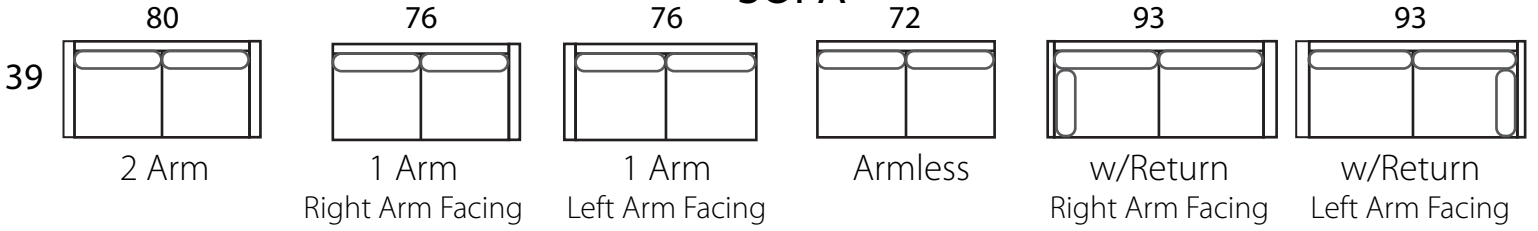

BACARA 39"

Specifications

Sofa: 80"w x 39"d x 35"h
Mid-sofa: 68"w x 39"d x 35"h
Loveseat: 56"w x 39"d x 35"h
Chair: 34"w x 39"d x 35"h

Arm: 4"w x 25"h
Seat: 23"d x 19"h

*All Dimensions Approximate
ALL ITEMS ARE AVAILABLE IN CUSTOM SIZES*

BACARA 39"

SOFA

MID SOFA

LOVESEAT

CHAISE

BUMPER CHAISE

CHAIR

CORNER

OTTOMAN

BACARA 41"

Specifications

Sofa: 80"w x 41"d x 35"h
Mid-sofa: 68"w x 41"d x 35"h
Loveseat: 56"w x 41"d x 35"h
Chair: 34"w x 41"d x 35"h

Arm: 4"w x 25"h
Seat: 25"d x 19"h

*All Dimensions Approximate
ALL ITEMS ARE AVAILABLE IN CUSTOM SIZES*