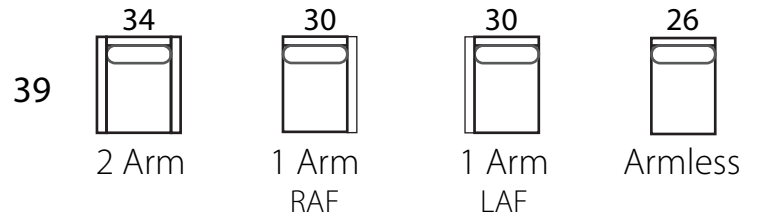

BACARA 39"

Specifications

Sofa: 80"w x 39"d x 35"h
Mid-sofa: 68"w x 39"d x 35"h
Loveseat: 56"w x 39"d x 35"h
Chair: 34"w x 39"d x 35"h

Arm: 4"w x 25"h
Seat: 23"d x 19"h

*All Dimensions Approximate
ALL ITEMS ARE AVAILABLE IN CUSTOM SIZES*

BACARA 39"

SOFA

MID SOFA

LOVESEAT

CHAISE

BUMPER CHAISE

CHAIR

CORNER

OTTOMAN

BACARA 41"

Specifications

Sofa: 80"w x 41"d x 35"h
Mid-sofa: 68"w x 41"d x 35"h
Loveseat: 56"w x 41"d x 35"h
Chair: 34"w x 41"d x 35"h

Arm: 4"w x 25"h
Seat: 25"d x 19"h

*All Dimensions Approximate
ALL ITEMS ARE AVAILABLE IN CUSTOM SIZES*