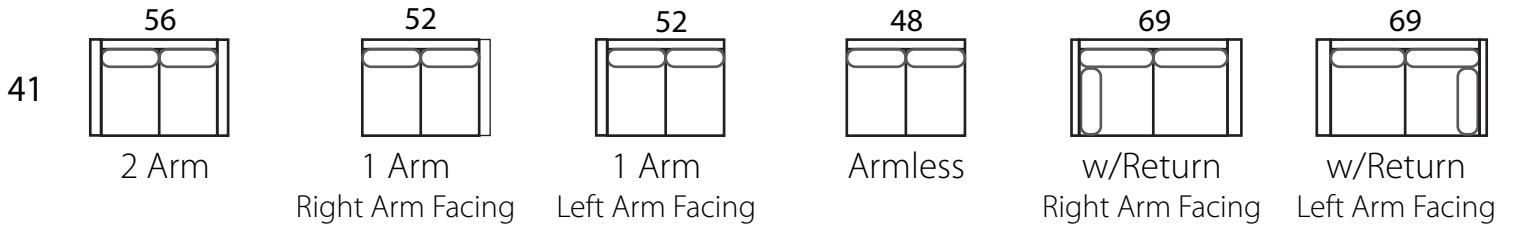

BACARA 41"

SOFA

MID SOFA

LOVESEAT

CHAISE

BUMPER CHAISE

CHAIR

CORNER

OTTOMAN