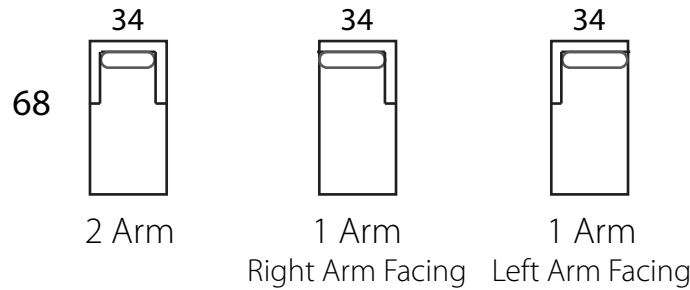

BACARA 39"

Specifications

Sofa: 80"w x 39"d x 35"h
Mid-sofa: 68"w x 39"d x 35"h
Loveseat: 56"w x 39"d x 35"h
Chair: 34"w x 39"d x 35"h

Arm: 4"w x 25"h
Seat: 23"d x 19"h

*All Dimensions Approximate
ALL ITEMS ARE AVAILABLE IN CUSTOM SIZES*

OTTOMAN

BACARA 41"

Specifications

Sofa: 80"w x 41"d x 35"h
Mid-sofa: 68"w x 41"d x 35"h
Loveseat: 56"w x 41"d x 35"h
Chair: 34"w x 41"d x 35"h

Arm: 4"w x 25"h
Seat: 25"d x 19"h

*All Dimensions Approximate
ALL ITEMS ARE AVAILABLE IN CUSTOM SIZES*

BACARA 41"

SOFA

MID SOFA

LOVESEAT

CHAISE

BUMPER CHAISE

CHAIR

CORNER