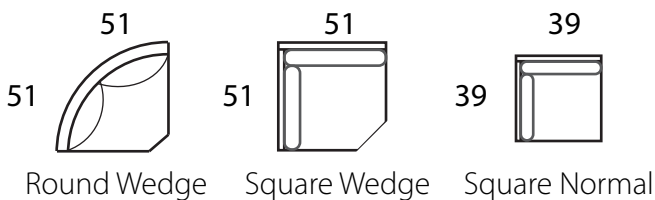

BACARA 39"

Specifications

Sofa: 80"w x 39"d x 35"h
Mid-sofa: 68"w x 39"d x 35"h
Loveseat: 56"w x 39"d x 35"h
Chair: 34"w x 39"d x 35"h

Arm: 4"w x 25"h
Seat: 23"d x 19"h

*All Dimensions Approximate
ALL ITEMS ARE AVAILABLE IN CUSTOM SIZES*

BACARA 39"

SOFA

MID SOFA

LOVESEAT

CHAISE

BUMPER CHAISE

CHAIR

CORNER

OTTOMAN

BACARA 41"

Specifications

Sofa: 80"w x 41"d x 35"h
Mid-sofa: 68"w x 41"d x 35"h
Loveseat: 56"w x 41"d x 35"h
Chair: 34"w x 41"d x 35"h

Arm: 4"w x 25"h
Seat: 25"d x 19"h

*All Dimensions Approximate
ALL ITEMS ARE AVAILABLE IN CUSTOM SIZES*