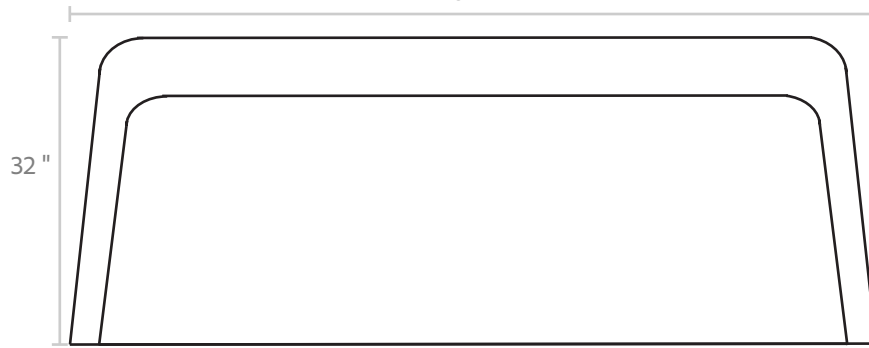

MALTA

SOFA

84 "

MIDSOFA