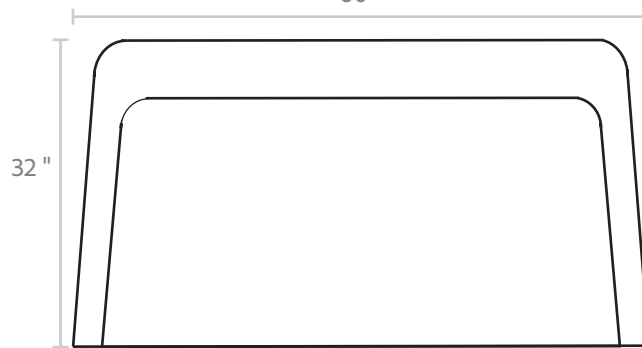

MALTA

DIMENSIONS

Sofa:	84"w x 32"d x 30"h	Arm:	3"w x 24"h
Mid-Sofa:	72"w x 32"d x 30"h	Seat:	23"d x 18"h
Loveseat:	60"w x 32"d x 30"h		
Chair:	34"w x 31"d x 30"h		

*All Dimensions Approximate
ALL ITEMS ARE AVAILABLE IN CUSTOM SIZES*

MALTA

SOFA

84 "

MIDSOFA

72 "

LOVESEAT

60 "

CHAIR