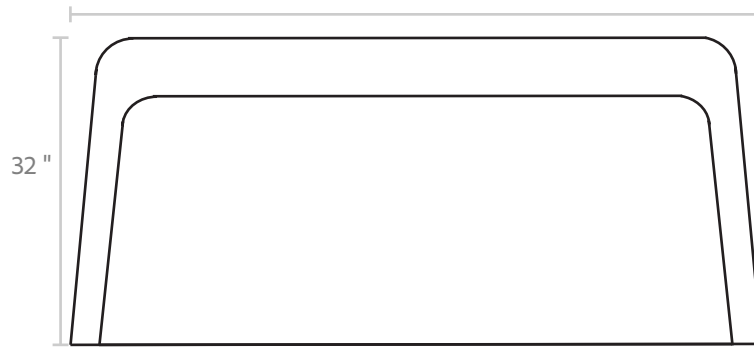

MALTA

DIMENSIONS

Sofa:	84"w x 32"d x 30"h	Arm:	3"w x 24"h
Mid-Sofa:	72"w x 32"d x 30"h	Seat:	23"d x 18"h
Loveseat:	60"w x 32"d x 30"h		
Chair:	34"w x 31"d x 30"h		

*All Dimensions Approximate
ALL ITEMS ARE AVAILABLE IN CUSTOM SIZES*

MALTA

SOFA

84 "

MIDSOFA

72 "

LOVESEAT

60 "

CHAIR