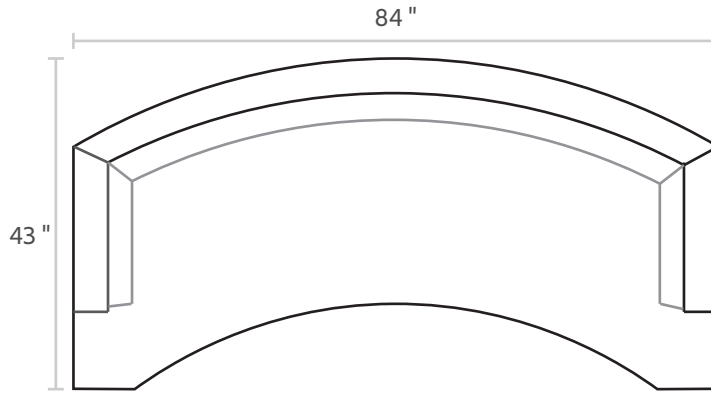

BEL AIR

SOFA

SOFA

LOVESEAT