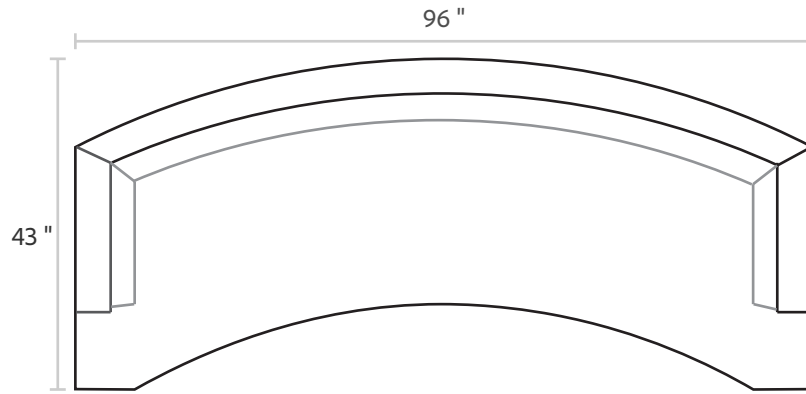

BEL AIR

SOFA