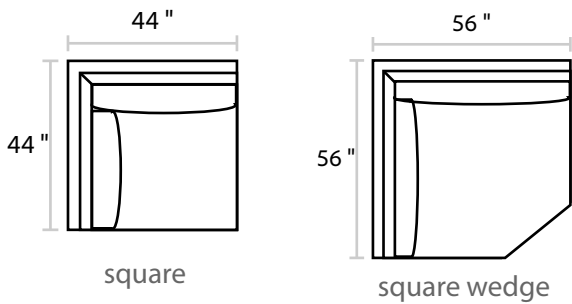

LA JOLLA

DIMENSIONS

Sofa: 108"w x 44"d x 34"h
Sofa: 96"w x 44"d x 34"h
Mid-Sofa: 84"w x 44"d x 34"h
Loveseat: 72"w x 44"d x 34"h
Chair: 48"w x 44"d x 34"h

Arm: Frame: 3"w x 28"h, Cushion: 8"w x 30.5"h
Seat: 23"d x 18.5"h

All Dimensions Approximate within 1"

LA JOLLA

SOFA

MIDSOFA

LOVESEAT

CHAISE

OTTOMAN

CORNER