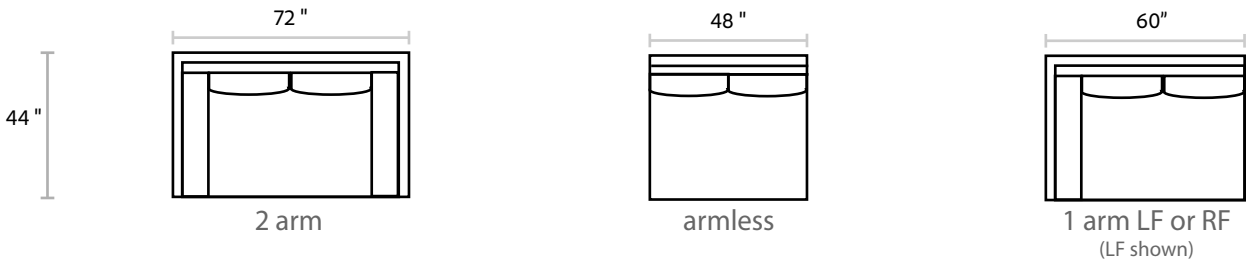

LA JOLLA

DIMENSIONS

Sofa: 108"w x 44"d x 34"h
Sofa: 96"w x 44"d x 34"h
Mid-Sofa: 84"w x 44"d x 34"h
Loveseat: 72"w x 44"d x 34"h
Chair: 48"w x 44"d x 34"h

Arm: Frame: 3"w x 28"h, Cushion: 8"w x 30.5"h
Seat: 23"d x 18.5"h

All Dimensions Approximate within 1"

LA JOLLA

SOFA

MIDSOFA

LOVESEAT

CHAISE

OTTOMAN

CORNER