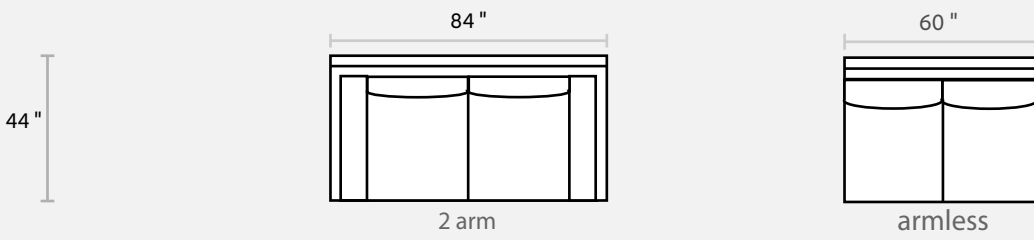

LA JOLLA

DIMENSIONS

Sofa: 108"w x 44"d x 34"h
Sofa: 96"w x 44"d x 34"h
Mid-Sofa: 84"w x 44"d x 34"h
Loveseat: 72"w x 44"d x 34"h
Chair: 48"w x 44"d x 34"h

Arm: Frame: 3"w x 28"h, Cushion: 8"w x 30.5"h
Seat: 23"d x 18.5"h

All Dimensions Approximate within 1"

LA JOLLA

SOFA

MIDSOFA

LOVESEAT

CHAISE

OTTOMAN

CORNER