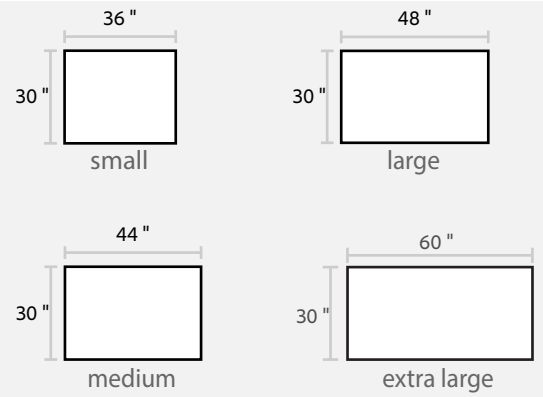

LA JOLLA

DIMENSIONS

Sofa: 108"w x 44"d x 34"h
Sofa: 96"w x 44"d x 34"h
Mid-Sofa: 84"w x 44"d x 34"h
Loveseat: 72"w x 44"d x 34"h
Chair: 48"w x 44"d x 34"h

Arm: Frame: 3"w x 28"h, Cushion: 8"w x 30.5"h
Seat: 23"d x 18.5"h

All Dimensions Approximate within 1"

LA JOLLA

SOFA

MIDSOFA

LOVESEAT

CHAISE

OTTOMAN

CORNER