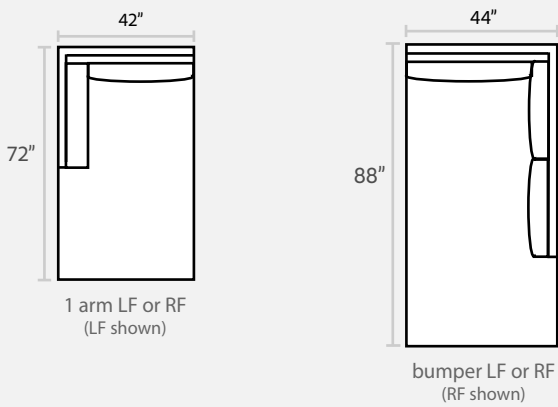

LA JOLLA

DIMENSIONS

Sofa: 108"w x 44"d x 34"h
Sofa: 96"w x 44"d x 34"h
Mid-Sofa: 84"w x 44"d x 34"h
Loveseat: 72"w x 44"d x 34"h
Chair: 48"w x 44"d x 34"h

Arm: Frame: 3"w x 28"h, Cushion: 8"w x 30.5"h
Seat: 23"d x 18.5"h

All Dimensions Approximate within 1"

LA JOLLA

SOFA

MIDSOFA

LOVESEAT

CHAISE

OTTOMAN

CORNER