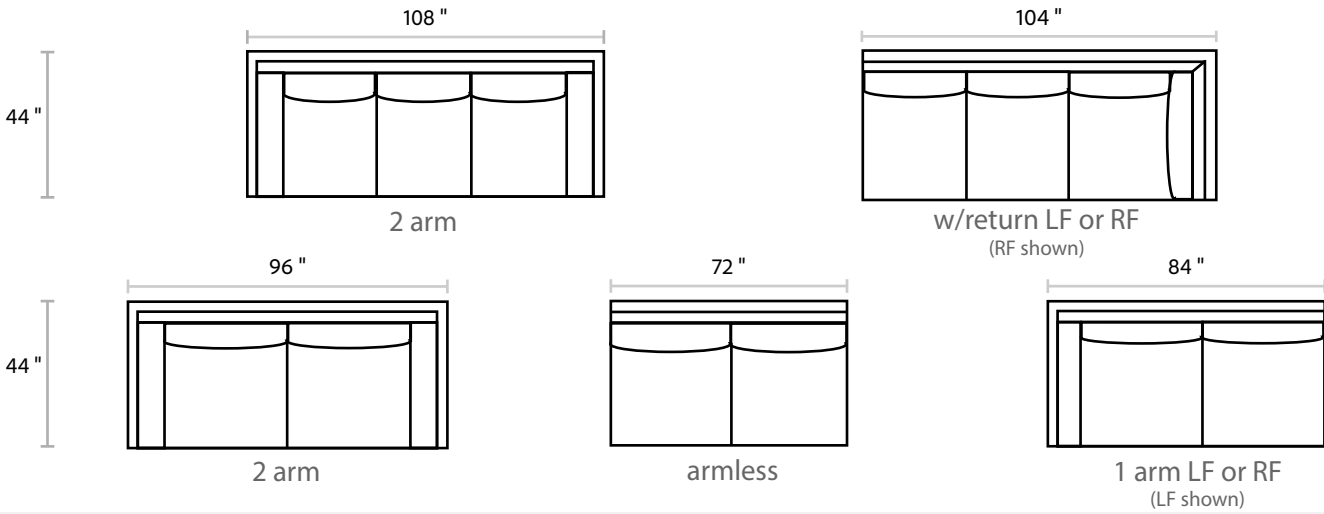

LA JOLLA

DIMENSIONS

Sofa: 108"w x 44"d x 34"h
Sofa: 96"w x 44"d x 34"h
Mid-Sofa: 84"w x 44"d x 34"h
Loveseat: 72"w x 44"d x 34"h
Chair: 48"w x 44"d x 34"h

Arm: Frame: 3"w x 28"h, Cushion: 8"w x 30.5"h
Seat: 23"d x 18.5"h

All Dimensions Approximate within 1"

LA JOLLA

SOFA

MIDSOFA

LOVESEAT

CHAISE

OTTOMAN

CORNER