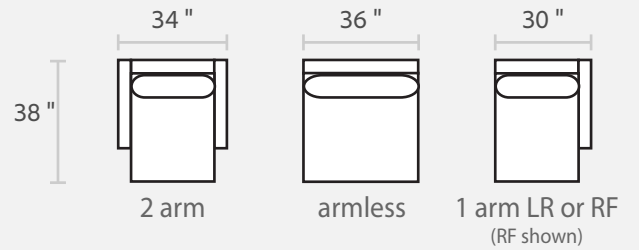

JACKSON

DIMENSIONS

Sofa:	108, 96 or 84" w x 38" d x 31" h	Arm:	4" w x 23" h
Mid-Sofa:	72" w x 38" d x 31" h	Seat:	23" d x 17" h
Loveseat:	56" w x 38" d x 31" h		
Chair:	34" w x 38" d x 31" h		

All Dimensions Approximate

Sectional Shown: Sofa 1-arm LF + Bumper Chaise RF, with corner cushion on Bumper Chaise

JACKSON

SOFA

MIDSOFA

LOVESEAT

CHAISE

CHAIR

CORNER