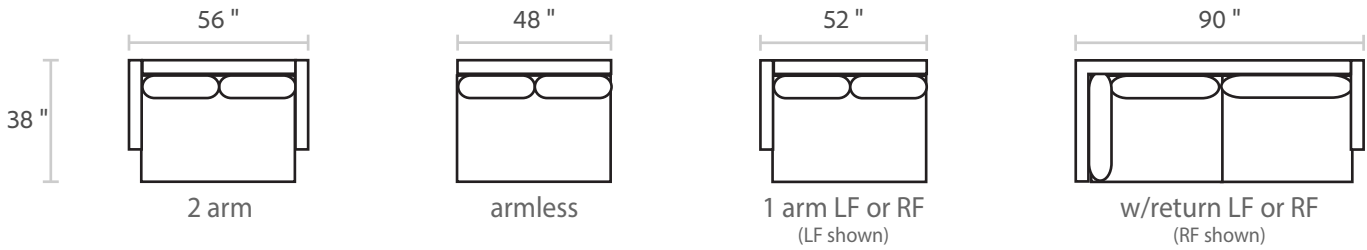

JACKSON

DIMENSIONS

Sofa:	108, 96 or 84" w x 38" d x 31" h	Arm:	4" w x 23" h
Mid-Sofa:	72" w x 38" d x 31" h	Seat:	23" d x 17" h
Loveseat:	56" w x 38" d x 31" h		
Chair:	34" w x 38" d x 31" h		

All Dimensions Approximate

Sectional Shown: Sofa 1-arm LF + Bumper Chaise RF, with corner cushion on Bumper Chaise

JACKSON

SOFA

MIDSOFA

LOVESEAT

CHAISE

CHAIR

CORNER