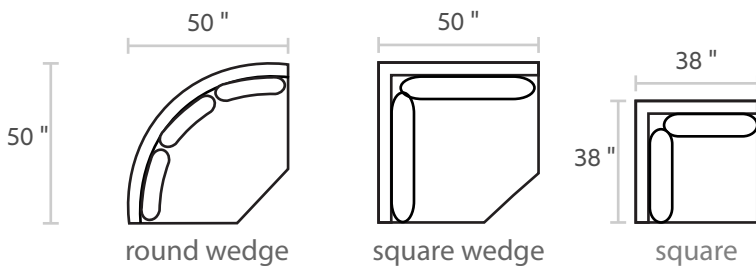

JACKSON

DIMENSIONS

Sofa:	108, 96 or 84" w x 38" d x 31" h	Arm:	4" w x 23" h
Mid-Sofa:	72" w x 38" d x 31" h	Seat:	23" d x 17" h
Loveseat:	56" w x 38" d x 31" h		
Chair:	34" w x 38" d x 31" h		

All Dimensions Approximate

Sectional Shown: Sofa 1-arm LF + Bumper Chaise RF, with corner cushion on Bumper Chaise

JACKSON

SOFA

MIDSOFA

LOVESEAT

CHAISE

CHAIR

CORNER