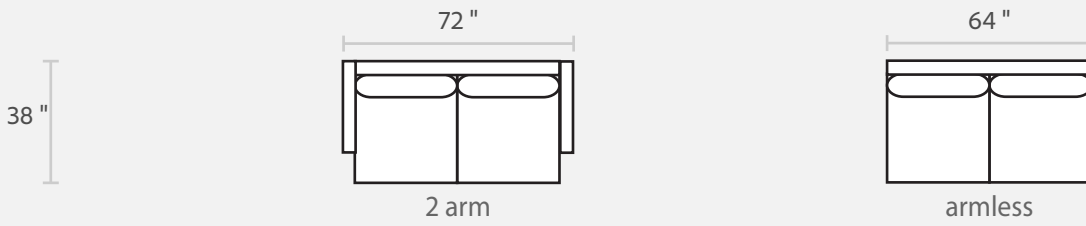

JACKSON

DIMENSIONS

Sofa:	108, 96 or 84" w x 38" d x 31" h	Arm:	4" w x 23" h
Mid-Sofa:	72" w x 38" d x 31" h	Seat:	23" d x 17" h
Loveseat:	56" w x 38" d x 31" h		
Chair:	34" w x 38" d x 31" h		

All Dimensions Approximate

Sectional Shown: Sofa 1-arm LF + Bumper Chaise RF, with corner cushion on Bumper Chaise

JACKSON

SOFA

MIDSOFA

LOVESEAT

CHAISE

CHAIR

CORNER