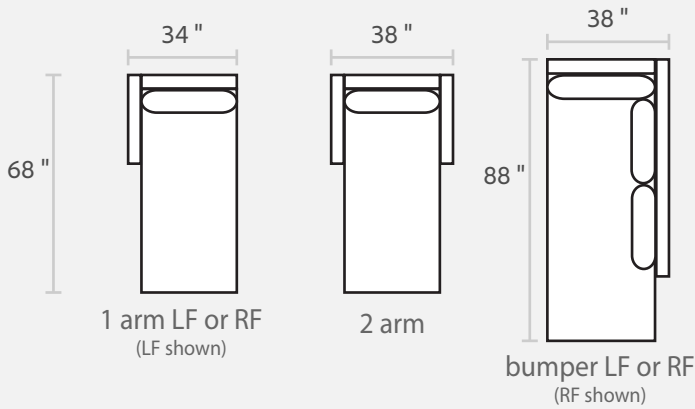

JACKSON

DIMENSIONS

Sofa:	108, 96 or 84" w x 38" d x 31" h	Arm:	4" w x 23" h
Mid-Sofa:	72" w x 38" d x 31" h	Seat:	23" d x 17" h
Loveseat:	56" w x 38" d x 31" h		
Chair:	34" w x 38" d x 31" h		

All Dimensions Approximate

Sectional Shown: Sofa 1-arm LF + Bumper Chaise RF, with corner cushion on Bumper Chaise

JACKSON

SOFA

MIDSOFA

LOVESEAT

CHAISE

CHAIR

CORNER