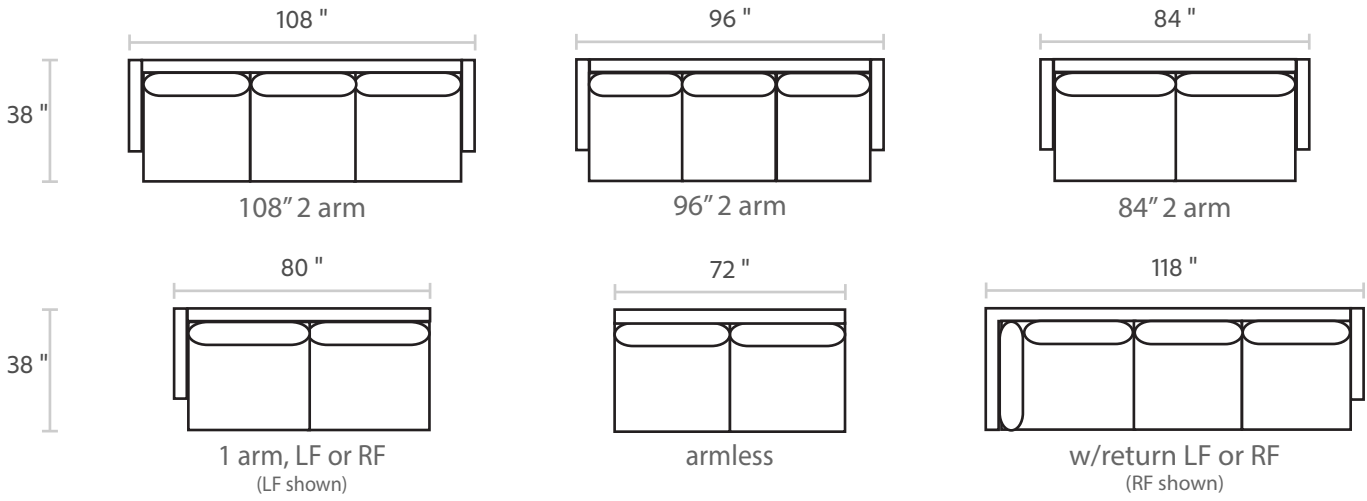

JACKSON

DIMENSIONS

Sofa:	108, 96 or 84" w x 38" d x 31" h	Arm:	4" w x 23" h
Mid-Sofa:	72" w x 38" d x 31" h	Seat:	23" d x 17" h
Loveseat:	56" w x 38" d x 31" h		
Chair:	34" w x 38" d x 31" h		

All Dimensions Approximate

Sectional Shown: Sofa 1-arm LF + Bumper Chaise RF, with corner cushion on Bumper Chaise

JACKSON

SOFA

MIDSOFA

LOVESEAT

CHAISE

CHAIR

CORNER