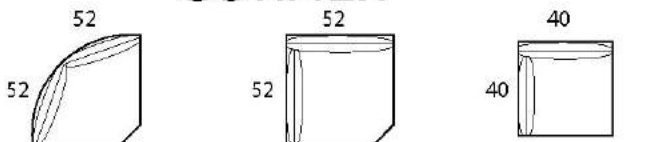

Love / RTR
Loveseat w/ Return
(Right-Arm Facing)

Love / RTL
Loveseat w/ Return
(Left-Arm Facing)

CHAISE

Chaise / 2A
2-Arm Chaise

Chaise / 1ARF
1-Arm Chaise
(Right-Arm Facing)

Chaise / 1ALF
1-Arm Chaise
(Left-Arm Facing)

Chaise / AL
Armless Chaise

BUMPER CHAISE

Bump-Chaise / RAF
1-Arm Bumper
(Right-Arm Facing)

Bum -Chaise / LAF
1-Arm Bumper
(Left-Arm Facing)

CHAIR

Chair / 2A
2-Arm Chair

Chair / RF
1-Arm Chair
(Right-Arm Facing)

Chair / LF
1-Arm Chair
(Left-Arm Facing)

Chair / AL
Armless Chair

CORNER

Corner / RW
Round Wedge

Corner / SW
Square Wedge

Corner / SN
Square Normal

OTTOMAN

Otto / SM
Small

Otto / MED
Medium

Otto / L
Large

Otto / XL
Extra Large

PACIFICA - 43d''

Specifications

Sofa: 88''w x 43''d x 32''h

Mid-Sofa: 76''w x 43''d x 32''h

Loveseat: 64''w x 43''d x 32''h