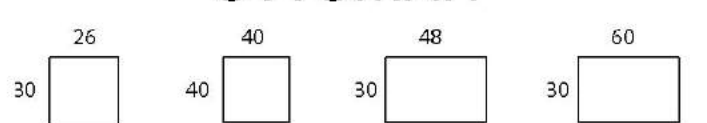

Chair / LF
1-Arm Chair
(Left-Arm Facing)

Chair / AL
Armless Chair

CORNER

Corner / RW
Round Wedge

Corner / SW
Square Wedge

Corner / SN
Square Normal

OTTOMAN

Otto / SM
Small

Otto / MED
Medium

Otto / L
Large

Otto / XL
Extra Large

PACIFICA - 43d''

Specifications

Sofa: 88''w x 43''d x 32''h

Mid-Sofa: 76''w x 43''d x 32''h

Loveseat: 64''w x 43''d x 32''h