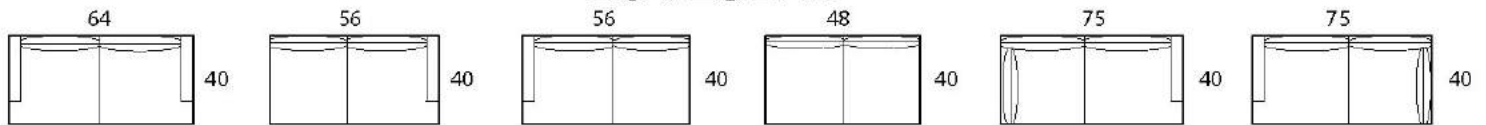

LOVESEAT

Love / 2A
2-Arm Loveseat

Love / RF
1-Arm Loveseat
(Right-Arm Facing)

Love / LF
1-Arm Loveseat
(Left-Arm Facing)

Love / AL
Armless Loveseat

Love / RTR
Loveseat w/ Return
(Right-Arm Facing)

Love / RTL
Loveseat w/ Return
(Left-Arm Facing)