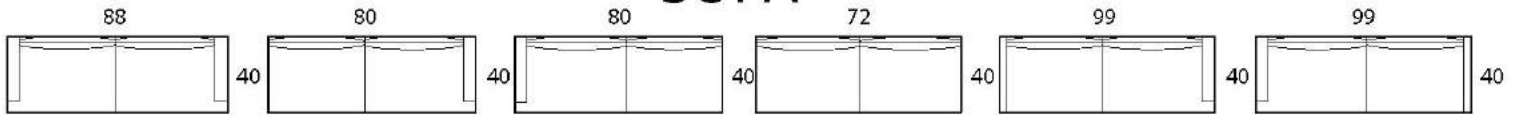

Style: PACIFICA - 40" - #521

SOFA

Sofa / 2A
2-Arm Sofa

Sofa / RAF
1-Arm Sofa
(Right-Facing)

Sofa / LAF
1-Arm Sofa
(Left-Facing)

Sofa / Armless
Armless Sofa

Sofa / Return RAF
Sofa w/ Return
(Right-Arm Facing)

Sofa / Return LAF
Sofa w/ Return
(Left-Arm Facing)