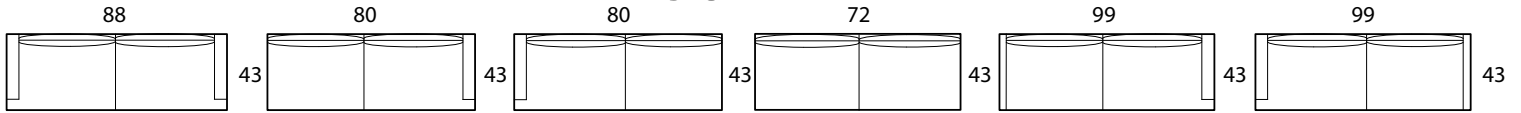

Style: PACIFICA - 43" - #520

SOFA

Sofa / 2A
2-Arm Sofa

Sofa / RAF
1-Arm Sofa
(Right-Facing)

Sofa / LAF
1-Arm Sofa
(Left-Facing)

Sofa / Armless
Armless Sofa

Sofa / Return RAF
Sofa w/ Return
(Right-Arm Facing)

Sofa / Return LAF
Sofa w/ Return
(Left-Arm Facing)