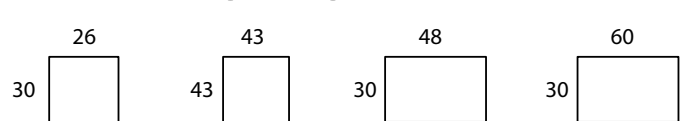

Chair / LF
1-Arm Chair
(Left-Arm Facing)

Chair / AL
Armless Chair

CORNER

Corner / RW
Round Wedge

Corner / SW
Square Wedge

Corner / SN
Square Normal

OTTOMAN

Otto / SM
Small