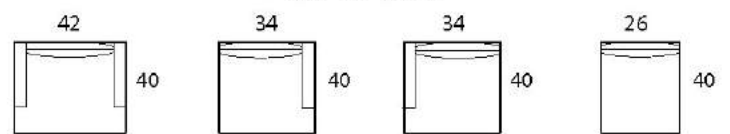

Love / RTR
Loveseat w/ Return
(Right-Arm Facing)

Love / RTL
Loveseat w/ Return
(Left-Arm Facing)

CHAISE

Chaise / 2A
2-Arm Chaise

Chaise / 1ARF
1-Arm Chaise
(Right-Arm Facing)

Chaise / 1ALF
1-Arm Chaise
(Left-Arm Facing)

Chaise / AL
Armless Chaise

BUMPER CHAISE

Bump-Chaise / RAF
1-Arm Bumper
(Right-Arm Facing)

Bum -Chaise / LAF
1-Arm Bumper
(Left-Arm Facing)

CHAIR

Chair / 2A
2-Arm Chair

Chair / RF
1-Arm Chair
(Right-Arm Facing)

Chair / LF
1-Arm Chair
(Left-Arm Facing)

Chair / AL
Armless Chair

CORNER

Corner / RW
Round Wedge

Corner / SW
Square Wedge

Corner / SN
Square Normal

OTTOMAN

Otto / SM
Small

Otto / MED
Medium

Otto / L
Large

Otto / XL
Extra Large

PACIFICA - 43d''

Specifications

Sofa: 88''w x 43''d x 32''h

Mid-Sofa: 76''w x 43''d x 32''h

Loveseat: 64''w x 43''d x 32''h