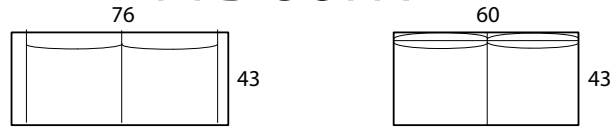

Otto / MED
Medium

Otto / L
Large

Otto / XL
Extra Large

PACIFICA - 43d''

Specifications

Sofa: 88''w x 43''d x 32''h

Mid-Sofa: 76''w x 43''d x 32''h

Loveseat: 64''w x 43''d x 32''h

Chair: 42''w x 43''d x 32''h

Arm: 8''w x 28''h

Seat: 25''d x 18.5''h

*Available as a sectional in custom sizes and configurations. All dimensions are approximate.
Shown with accent pillows, not included with standard order, may be added at additional cost.

Style: PACIFICA - 43" - #520

SOFA

Sofa / 2A
2-Arm Sofa

Sofa / RAF
1-Arm Sofa
(Right-Facing)

Sofa / LAF
1-Arm Sofa
(Left-Facing)

Sofa / Armless
Armless Sofa

Sofa / Return RAF
Sofa w/ Return
(Right-Arm Facing)

Sofa / Return LAF
Sofa w/ Return
(Left-Arm Facing)

MID SOFA

Mid / 2A
2-Arm Mid-Sofa

Mid / AL
Armless Mid-Sofa

LOVESEAT

Love / 2A
2-Arm Loveseat

Love / RF
1-Arm Loveseat
(Right-Arm Facing)

Love / LF
1-Arm Loveseat
(Left-Arm Facing)