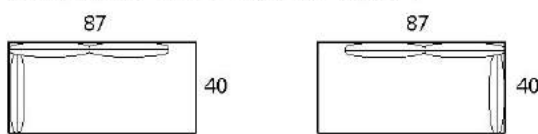

BUMPER CHAISE

Bump-Chaise / RAF
1-Arm Bumper
(Right-Arm Facing)

Bum -Chaise / LAF
1-Arm Bumper
(Left-Arm Facing)