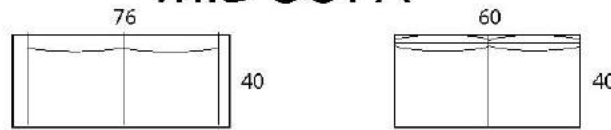

PACIFICA - 40"d

Specifications

Sofa: 88"w x 40"d x 32"h

Mid-Sofa: 76"w x 40"d x 32"h

Loveseat: 64"w x 40"d x 32"h

Chair: 42"w x 40"d x 32"h

Arm: 8"w x 28"h

Seat: 22"d x 18.5"h

*Available as a sectional in custom sizes and configurations. All dimensions are approximate.
Shown with accent pillows, not included with standard order, may be added at additional cost.

Style: PACIFICA - 40" - #521

SOFA

Sofa / 2A
2-Arm Sofa

Sofa / RAF
1-Arm Sofa
(Right-Facing)

Sofa / LAF
1-Arm Sofa
(Left-Facing)

Sofa / Armless
Armless Sofa

Sofa / Return RAF
Sofa w/ Return
(Right-Arm Facing)

Sofa / Return LAF
Sofa w/ Return
(Left-Arm Facing)

MID SOFA

Mid / 2A
2-Arm Mid-Sofa

Mid / AL
Armless Mid-Sofa

LOVESEAT

Love / 2A
2-Arm Loveseat

Love / RF
1-Arm Loveseat
(Right-Arm Facing)

Love / LF
1-Arm Loveseat
(Left-Arm Facing)

Love / AL
Armless Loveseat