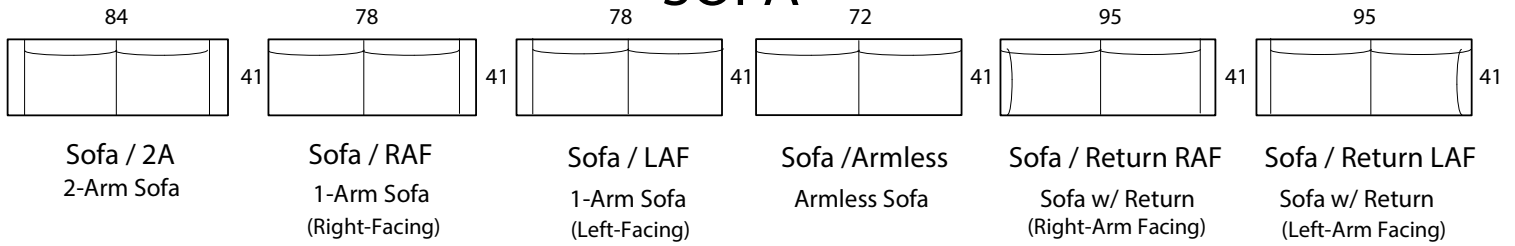

AUSTIN

Specifications

Sofa: 84"w x 41"d x 35"h
Mid-Sofa: 72"w x 41"d x 35"h
Loveseat: 60"w x 41"d x 35"h
Chair: 38"w x 41"d x 35"h

Arm: 6"w x 25"h
Seat: 23"d x 19"h

All Dimensions Approximate

ALL ITEMS ARE AVAILABLE IN CUSTOM SIZES

Sectional shown: Bumper chaise LF, armless loveseat, square corner wedge, 1 arm sofa RF

Style: AUSTIN

SOFA

MID SOFA

LOVESEAT

CHAISE

BUMPER CHAISE

CHAIR