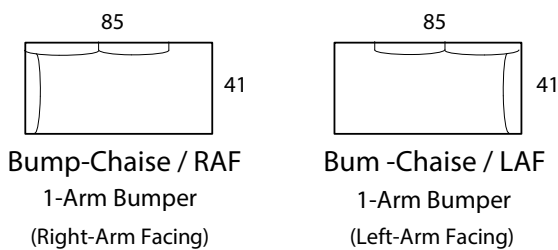

AUSTIN

Specifications

Sofa: 84"w x 41"d x 35"h
Mid-Sofa: 72"w x 41"d x 35"h
Loveseat: 60"w x 41"d x 35"h
Chair: 38"w x 41"d x 35"h

Arm: 6"w x 25"h
Seat: 23"d x 19"h

All Dimensions Approximate

ALL ITEMS ARE AVAILABLE IN CUSTOM SIZES

Sectional shown: Bumper chaise LF, armless loveseat, square corner wedge, 1 arm sofa RF

Style: AUSTIN

SOFA

MID SOFA

LOVESEAT

CHAISE

BUMPER CHAISE

CHAIR