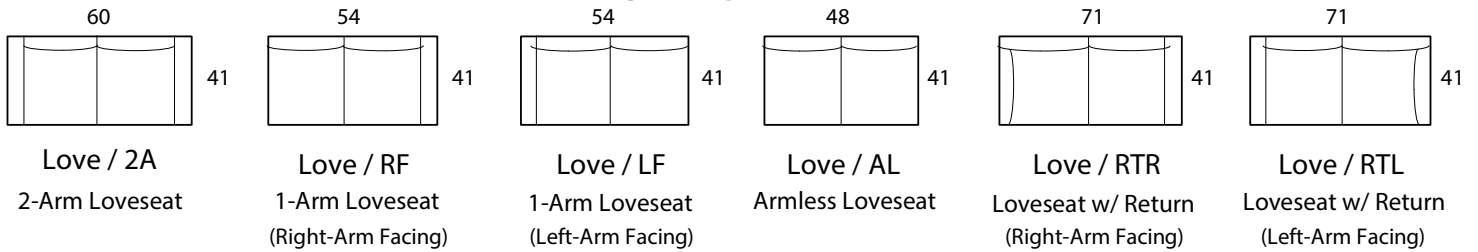

AUSTIN

Specifications

Sofa: 84"w x 41"d x 35"h
Mid-Sofa: 72"w x 41"d x 35"h
Loveseat: 60"w x 41"d x 35"h
Chair: 38"w x 41"d x 35"h

Arm: 6"w x 25"h
Seat: 23"d x 19"h

All Dimensions Approximate

ALL ITEMS ARE AVAILABLE IN CUSTOM SIZES

Sectional shown: Bumper chaise LF, armless loveseat, square corner wedge, 1 arm sofa RF

Style: AUSTIN

SOFA

MID SOFA

LOVESEAT

CHAISE

BUMPER CHAISE

CHAIR