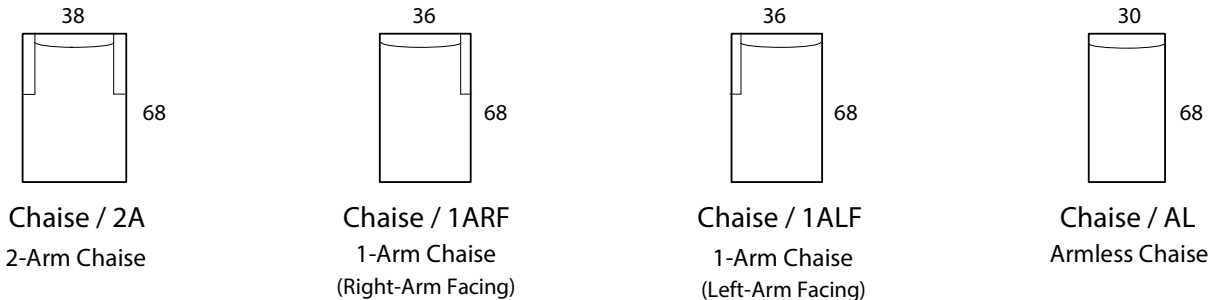

AUSTIN

Specifications

Sofa: 84"w x 41"d x 35"h
Mid-Sofa: 72"w x 41"d x 35"h
Loveseat: 60"w x 41"d x 35"h
Chair: 38"w x 41"d x 35"h

Arm: 6"w x 25"h
Seat: 23"d x 19"h

All Dimensions Approximate

ALL ITEMS ARE AVAILABLE IN CUSTOM SIZES

Sectional shown: Bumper chaise LF, armless loveseat, square corner wedge, 1 arm sofa RF

Style: AUSTIN

SOFA

MID SOFA

LOVESEAT

CHAISE

BUMPER CHAISE

CHAIR