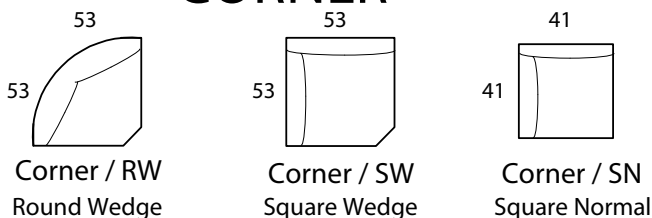

Style: AUSTIN

SOFA

MID SOFA

LOVESEAT

CHAISE

BUMPER CHAISE

CHAIR

CORNER

OTTOMAN