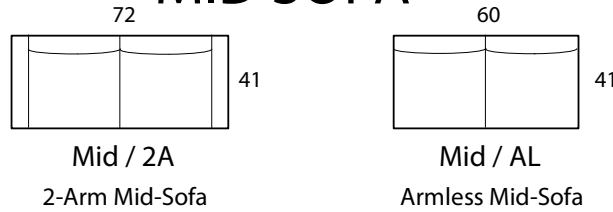

AUSTIN

Specifications

Sofa: 84"w x 41"d x 35"h
Mid-Sofa: 72"w x 41"d x 35"h
Loveseat: 60"w x 41"d x 35"h
Chair: 38"w x 41"d x 35"h

Arm: 6"w x 25"h
Seat: 23"d x 19"h

All Dimensions Approximate

ALL ITEMS ARE AVAILABLE IN CUSTOM SIZES

Sectional shown: Bumper chaise LF, armless loveseat, square corner wedge, 1 arm sofa RF

Style: AUSTIN

SOFA

MID SOFA

LOVESEAT

CHAISE

BUMPER CHAISE

CHAIR