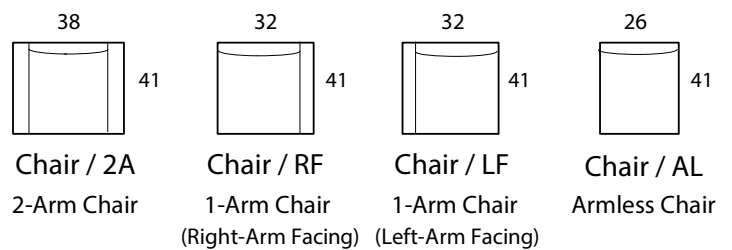

AUSTIN

Specifications

Sofa: 84"w x 41"d x 35"h
Mid-Sofa: 72"w x 41"d x 35"h
Loveseat: 60"w x 41"d x 35"h
Chair: 38"w x 41"d x 35"h

Arm: 6"w x 25"h
Seat: 23"d x 19"h

All Dimensions Approximate

ALL ITEMS ARE AVAILABLE IN CUSTOM SIZES

Sectional shown: Bumper chaise LF, armless loveseat, square corner wedge, 1 arm sofa RF

Style: AUSTIN

SOFA

MID SOFA

LOVESEAT

CHAISE

BUMPER CHAISE

CHAIR

CORNER

OTTOMAN