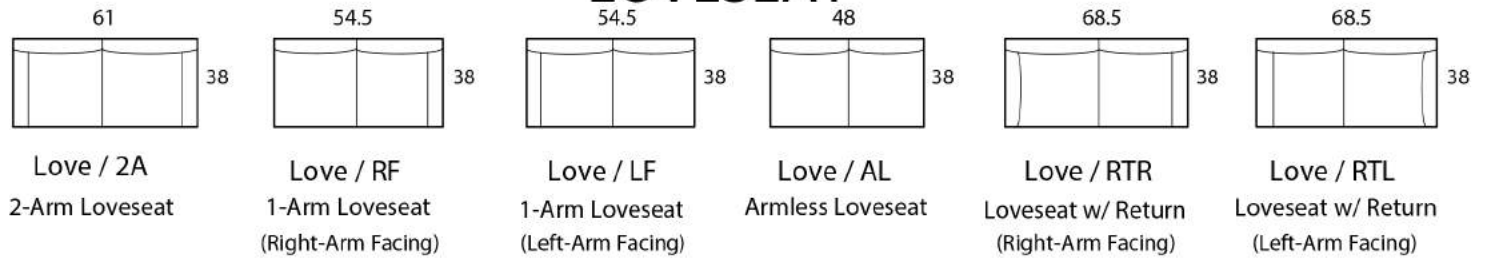

ALAN

Specifications

Sofa: 85" w x 38" d x 35" h

Mid-Sofa: 73" w x 38" d x 35" h

Loveseat: 61" w x 38" d x 35" h

Chair: 39" w x 38" d x 35" h

Arm: 6.5" w x 23" h

Seat: 24" d x 19" h

Available as a sectional in custom sizes and configurations. All dimensions are approximate.

SOFA

MID SOFA

LOVESEAT

CHAISE

BUMPER CHAISE

CHAIR

CORNER