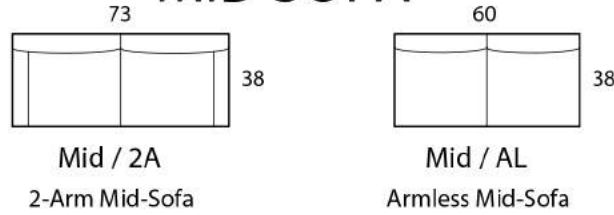

ALAN

Specifications

Sofa: 85" w x 38" d x 35" h

Mid-Sofa: 73" w x 38" d x 35" h

Loveseat: 61" w x 38" d x 35" h

Chair: 39" w x 38" d x 35" h

Arm: 6.5" w x 23" h

Seat: 24" d x 19" h

Available as a sectional in custom sizes and configurations. All dimensions are approximate.

SOFA

MID SOFA

LOVESEAT

CHAISE

BUMPER CHAISE

CHAIR

CORNER