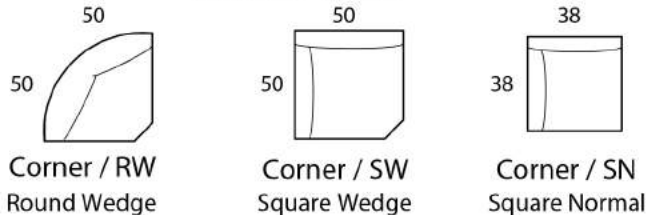

ALAN

Specifications

Sofa: 85" w x 38" d x 35" h

Mid-Sofa: 73" w x 38" d x 35" h

Loveseat: 61" w x 38" d x 35" h

Chair: 39" w x 38" d x 35" h

Arm: 6.5" w x 23" h

Seat: 24" d x 19" h

Available as a sectional in custom sizes and configurations. All dimensions are approximate.

SOFA

MID SOFA

LOVESEAT

CHAISE

BUMPER CHAISE

CHAIR

CORNER