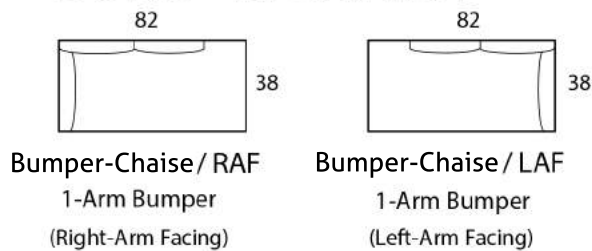

ALAN

Specifications

Sofa: 85" w x 38" d x 35" h

Mid-Sofa: 73" w x 38" d x 35" h

Loveseat: 61" w x 38" d x 35" h

Chair: 39" w x 38" d x 35" h

Arm: 6.5" w x 23" h

Seat: 24" d x 19" h

Available as a sectional in custom sizes and configurations. All dimensions are approximate.

SOFA

MID SOFA

LOVESEAT

CHAISE

BUMPER CHAISE

CHAIR

CORNER