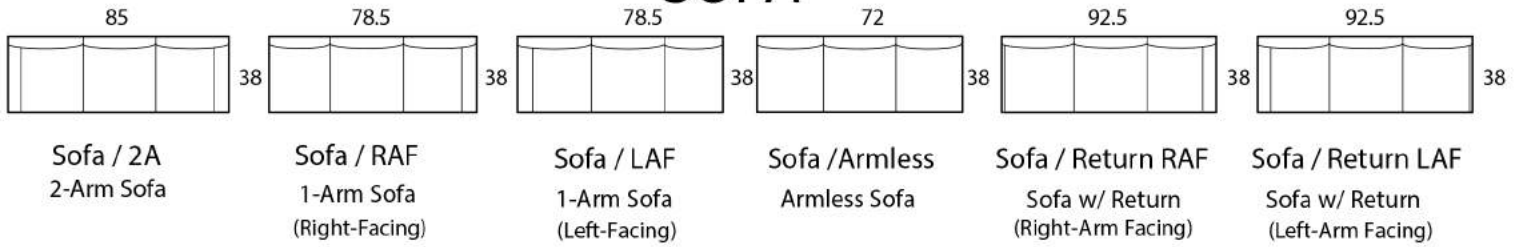

ALAN

Specifications

Sofa: 85" w x 38" d x 35" h

Mid-Sofa: 73" w x 38" d x 35" h

Loveseat: 61" w x 38" d x 35" h

Chair: 39" w x 38" d x 35" h

Arm: 6.5" w x 23" h

Seat: 24" d x 19" h

Available as a sectional in custom sizes and configurations. All dimensions are approximate.

SOFA

MID SOFA

LOVESEAT

CHAISE

BUMPER CHAISE

CHAIR

CORNER