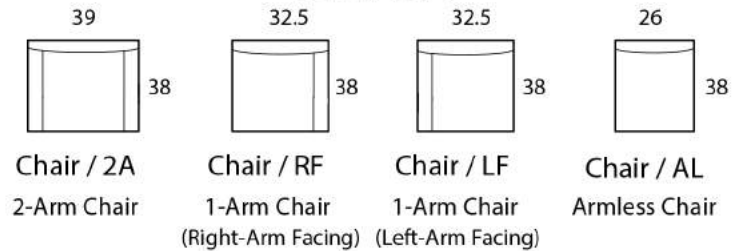

ALAN

Specifications

Sofa: 85" w x 38" d x 35" h

Mid-Sofa: 73" w x 38" d x 35" h

Loveseat: 61" w x 38" d x 35" h

Chair: 39" w x 38" d x 35" h

Arm: 6.5" w x 23" h

Seat: 24" d x 19" h

Available as a sectional in custom sizes and configurations. All dimensions are approximate.

SOFA

MID SOFA

LOVESEAT

CHAISE

BUMPER CHAISE

CHAIR

CORNER