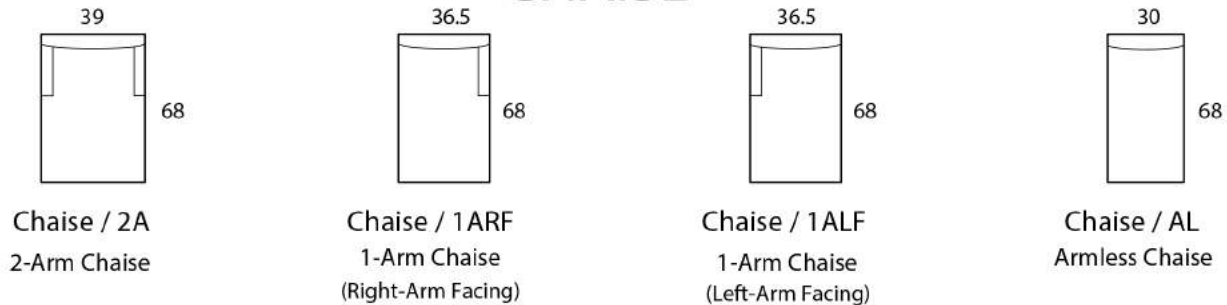

ALAN

Specifications

Sofa: 85" w x 38" d x 35" h

Mid-Sofa: 73" w x 38" d x 35" h

Loveseat: 61" w x 38" d x 35" h

Chair: 39" w x 38" d x 35" h

Arm: 6.5" w x 23" h

Seat: 24" d x 19" h

Available as a sectional in custom sizes and configurations. All dimensions are approximate.

SOFA

MID SOFA

LOVESEAT

CHAISE

BUMPER CHAISE

CHAIR

CORNER