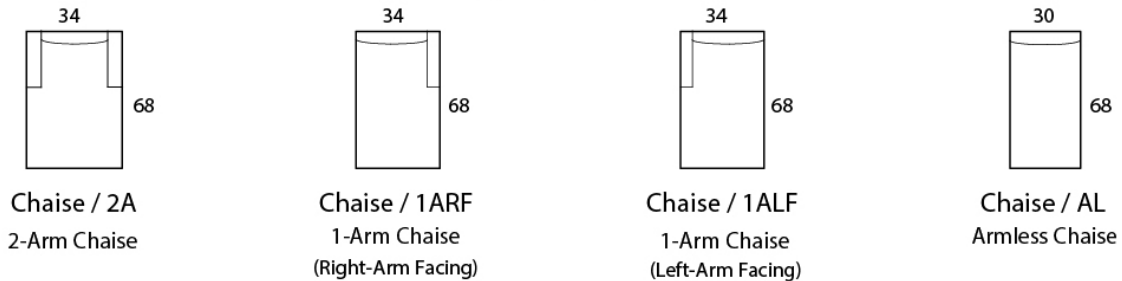

BELVEDERE

Specifications

Sofa: 80" w x 41" d x 35" h

Mid-Sofa: 68" w x 41" d x 35" h

Loveseat: 56" w x 41" d x 35" h

Chair: 34" w x 41" d x 35" h

Arm: 4" w x 24.5" h

Seat: 23" d x 18.5" h

Available as a sectional in custom sizes and configurations. All dimensions are approximate.

Style: BELVEDERE - #200

SOFA

MID SOFA

LOVESEAT

CHAISE

BUMPER CHAISE

CHAIR