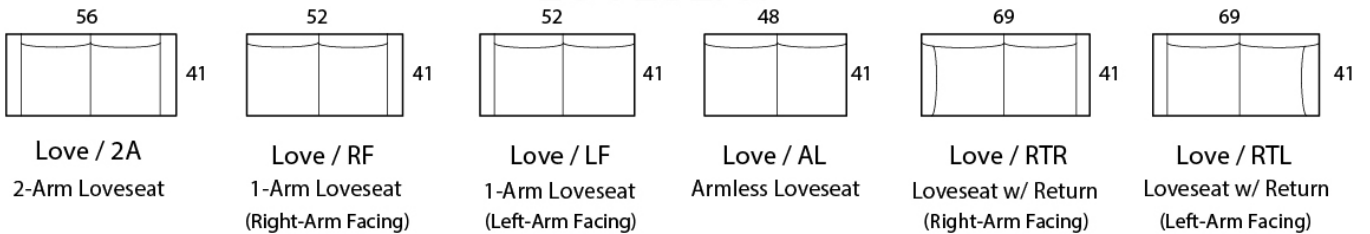

BELVEDERE

Specifications

Sofa: 80" w x 41" d x 35" h

Mid-Sofa: 68" w x 41" d x 35" h

Loveseat: 56" w x 41" d x 35" h

Chair: 34" w x 41" d x 35" h

Arm: 4" w x 24.5" h

Seat: 23" d x 18.5" h

Available as a sectional in custom sizes and configurations. All dimensions are approximate.

Style: BELVEDERE - #200

SOFA

MID SOFA

LOVESEAT

CHAISE

BUMPER CHAISE

CHAIR