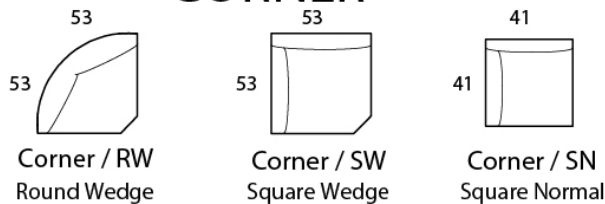

Style: BELVEDERE - #200

SOFA

MID SOFA

LOVESEAT

CHAISE

BUMPER CHAISE

CHAIR

CORNER

OTTOMAN