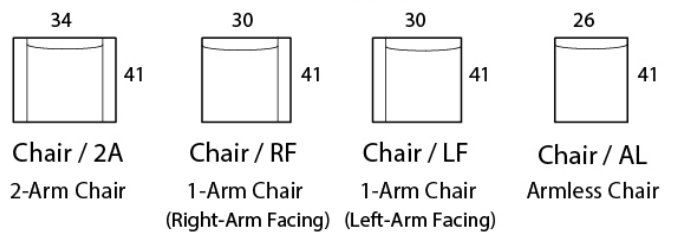

BELVEDERE

Specifications

Sofa: 80" w x 41" d x 35" h

Mid-Sofa: 68" w x 41" d x 35" h

Loveseat: 56" w x 41" d x 35" h

Chair: 34" w x 41" d x 35" h

Arm: 4" w x 24.5" h

Seat: 23" d x 18.5" h

Available as a sectional in custom sizes and configurations. All dimensions are approximate.

Style: BELVEDERE - #200

SOFA

MID SOFA

LOVESEAT

CHAISE

BUMPER CHAISE

CHAIR

CORNER

OTTOMAN