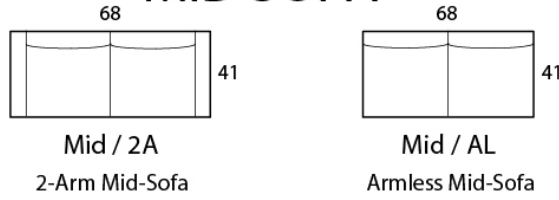

BELVEDERE

Specifications

Sofa: 80" w x 41" d x 35" h

Mid-Sofa: 68" w x 41" d x 35" h

Loveseat: 56" w x 41" d x 35" h

Chair: 34" w x 41" d x 35" h

Arm: 4" w x 24.5" h

Seat: 23" d x 18.5" h

Available as a sectional in custom sizes and configurations. All dimensions are approximate.

Style: BELVEDERE - #200

SOFA

MID SOFA

LOVESEAT

CHAISE

BUMPER CHAISE

CHAIR