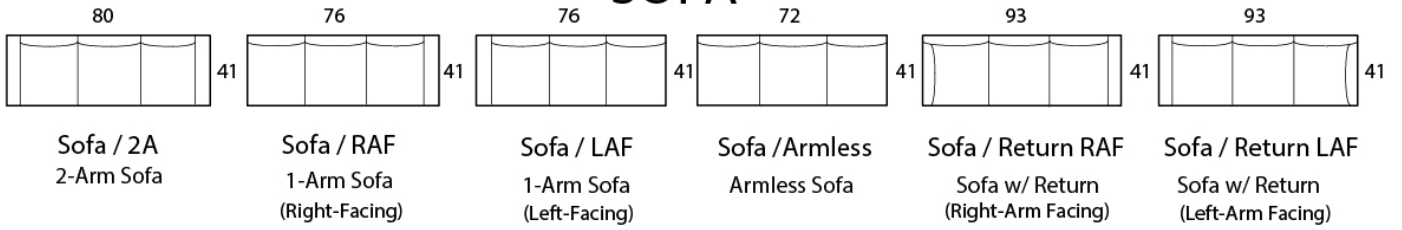

BELVEDERE

Specifications

Sofa: 80" w x 41" d x 35" h

Mid-Sofa: 68" w x 41" d x 35" h

Loveseat: 56" w x 41" d x 35" h

Chair: 34" w x 41" d x 35" h

Arm: 4" w x 24.5" h

Seat: 23" d x 18.5" h

Available as a sectional in custom sizes and configurations. All dimensions are approximate.

Style: BELVEDERE - #200

SOFA

MID SOFA

LOVESEAT

CHAISE

BUMPER CHAISE

CHAIR