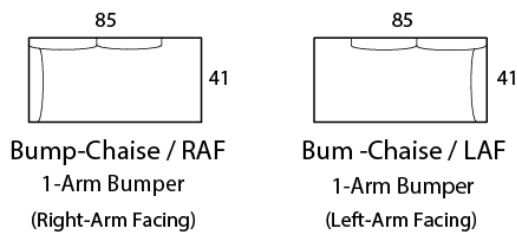

BELVEDERE

Specifications

Sofa: 80" w x 41" d x 35" h

Mid-Sofa: 68" w x 41" d x 35" h

Loveseat: 56" w x 41" d x 35" h

Chair: 34" w x 41" d x 35" h

Arm: 4" w x 24.5" h

Seat: 23" d x 18.5" h

Available as a sectional in custom sizes and configurations. All dimensions are approximate.

Style: BELVEDERE - #200

SOFA

MID SOFA

LOVESEAT

CHAISE

BUMPER CHAISE

CHAIR