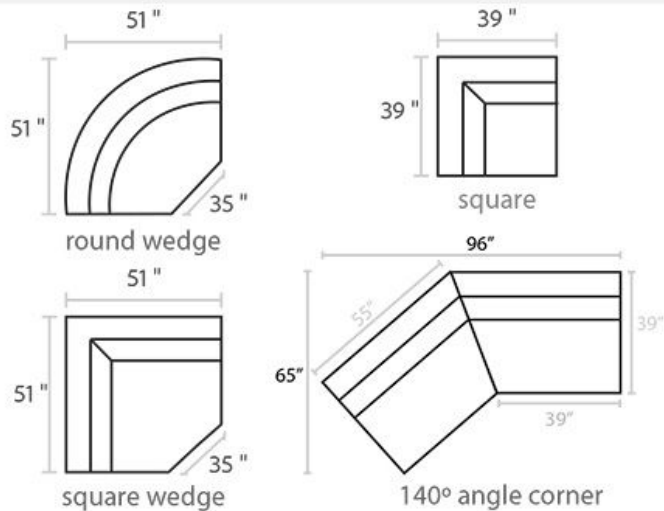

HUGO

SOFA

MIDSOFA

LOVESEAT

CHAISE

CHAIR

CORNER

OTTOMAN