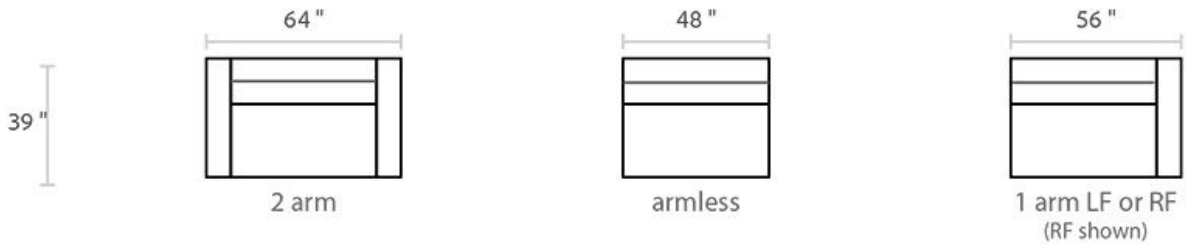

HUGO

SOFA

MIDSOFA

LOVESEAT

CHAISE

CHAIR

CORNER

OTTOMAN