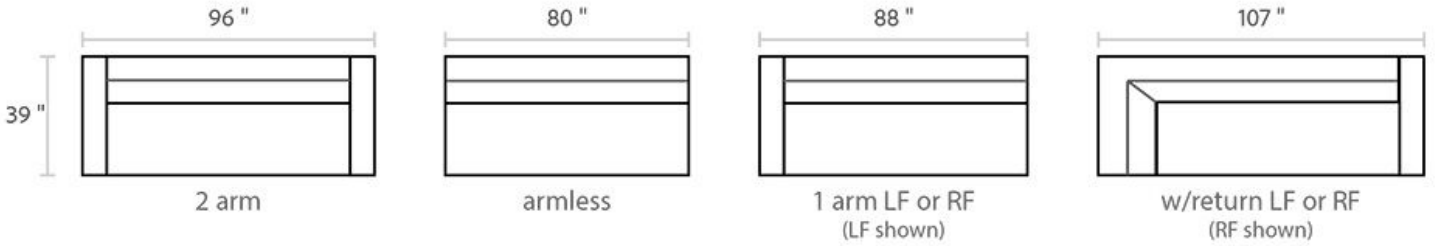

HUGO

SOFA

MIDSOFA

LOVESEAT

CHAISE

CHAIR

CORNER

OTTOMAN