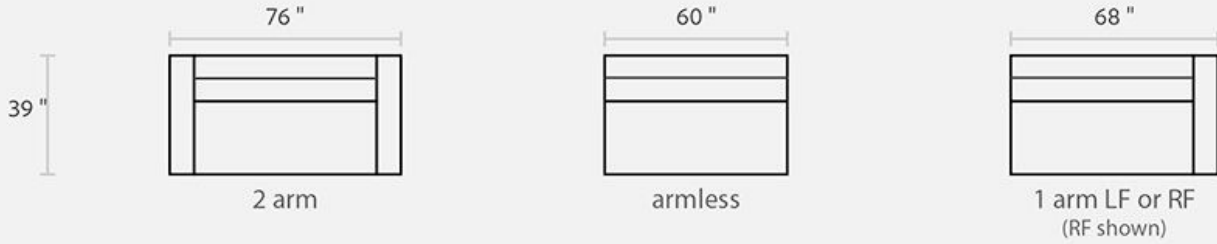

HUGO

SOFA

MIDSOFA

LOVESEAT

CHAISE

CHAIR

CORNER

OTTOMAN