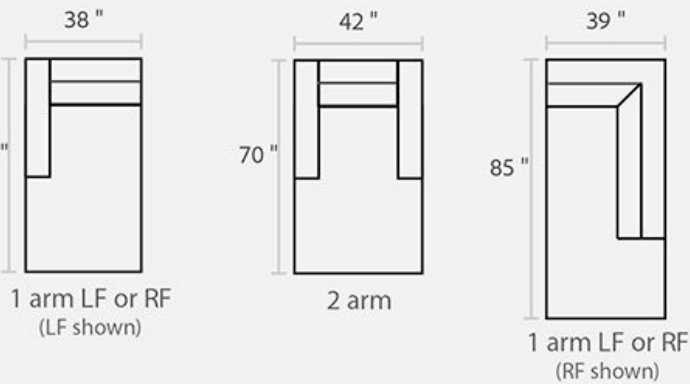

HUGO

SOFA

MIDSOFA

LOVESEAT

CHAISE

CHAIR

CORNER

OTTOMAN