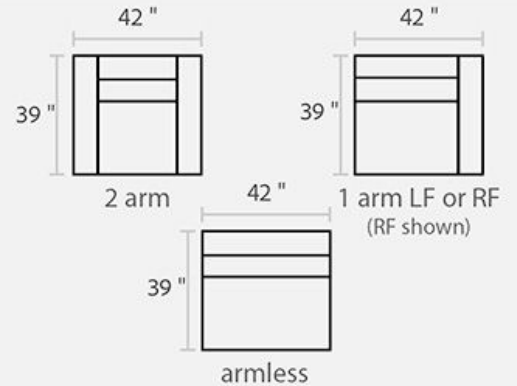

HUGO

SOFA

MIDSOFA

LOVESEAT

CHAISE

CHAIR

CORNER

OTTOMAN