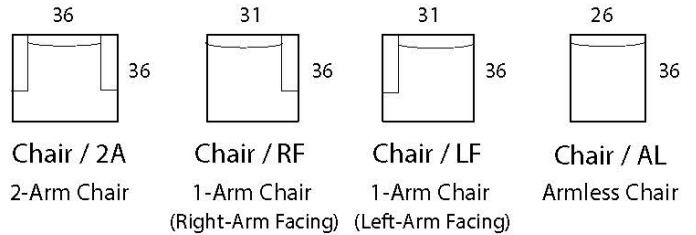

DAMON

Specifications

Sofa: 82"w x 36"d x 33"h
Mid-sofa: 70"w x 36"d x 33"h
Loveseat: 58"w x 36"d x 33"h
Chair: 36"w x 36"d x 33"h

Arm: 5"w x 26"h
Seat: 21"d x 19"h

All Dimensions Approximate

ALL ITEMS ARE AVAILABLE IN CUSTOM SIZES

Sectional shown: 1-arm sofa LF + bumper chaise RF

Style: DAMON - #300

SOFA

MID SOFA

LOVESEAT

CHAISE

BUMPER CHAISE

CHAIR

CORNER

OTTOMAN