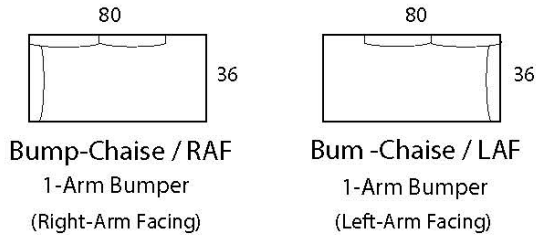

DAMON

Specifications

Sofa: 82"w x 36"d x 33"h
Mid-sofa: 70"w x 36"d x 33"h
Loveseat: 58"w x 36"d x 33"h
Chair: 36"w x 36"d x 33"h

Arm: 5"w x 26"h
Seat: 21"d x 19"h

All Dimensions Approximate

ALL ITEMS ARE AVAILABLE IN CUSTOM SIZES

Sectional shown: 1-arm sofa LF + bumper chaise RF

Style: DAMON - #300

SOFA

MID SOFA

LOVESEAT

CHAISE

BUMPER CHAISE

CHAIR