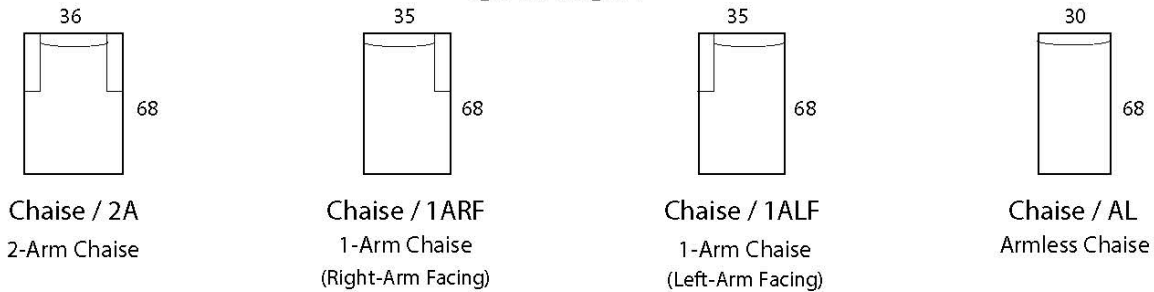

DAMON

Specifications

Sofa: 82"w x 36"d x 33"h
Mid-sofa: 70"w x 36"d x 33"h
Loveseat: 58"w x 36"d x 33"h
Chair: 36"w x 36"d x 33"h

Arm: 5"w x 26"h
Seat: 21"d x 19"h

All Dimensions Approximate

ALL ITEMS ARE AVAILABLE IN CUSTOM SIZES

Sectional shown: 1-arm sofa LF + bumper chaise RF

Style: DAMON - #300

SOFA

MID SOFA

LOVESEAT

CHAISE

BUMPER CHAISE

CHAIR