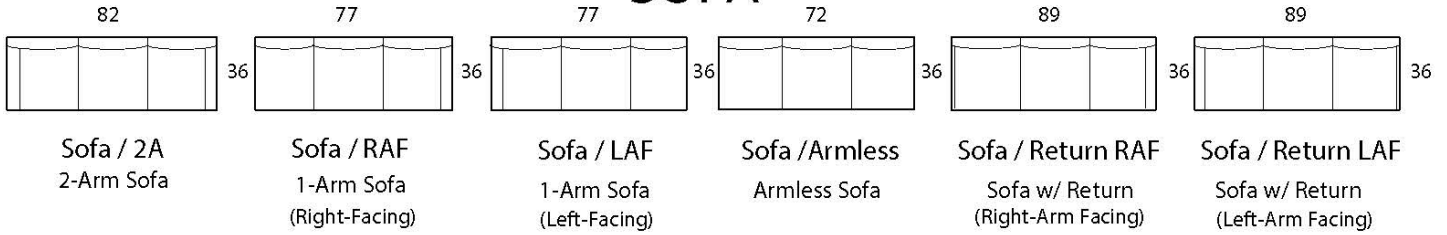

DAMON

Specifications

Sofa: 82"w x 36"d x 33"h
Mid-sofa: 70"w x 36"d x 33"h
Loveseat: 58"w x 36"d x 33"h
Chair: 36"w x 36"d x 33"h

Arm: 5"w x 26"h
Seat: 21"d x 19"h

All Dimensions Approximate

ALL ITEMS ARE AVAILABLE IN CUSTOM SIZES

Sectional shown: 1-arm sofa LF + bumper chaise RF

Style: DAMON - #300

SOFA

MID SOFA

LOVESEAT

CHAISE

BUMPER CHAISE

CHAIR