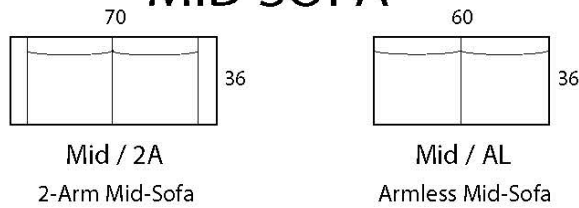

DAMON

Specifications

Sofa: 82"w x 36"d x 33"h
Mid-sofa: 70"w x 36"d x 33"h
Loveseat: 58"w x 36"d x 33"h
Chair: 36"w x 36"d x 33"h

Arm: 5"w x 26"h
Seat: 21"d x 19"h

All Dimensions Approximate

ALL ITEMS ARE AVAILABLE IN CUSTOM SIZES

Sectional shown: 1-arm sofa LF + bumper chaise RF

Style: DAMON - #300

SOFA

MID SOFA

LOVESEAT

CHAISE

BUMPER CHAISE

CHAIR