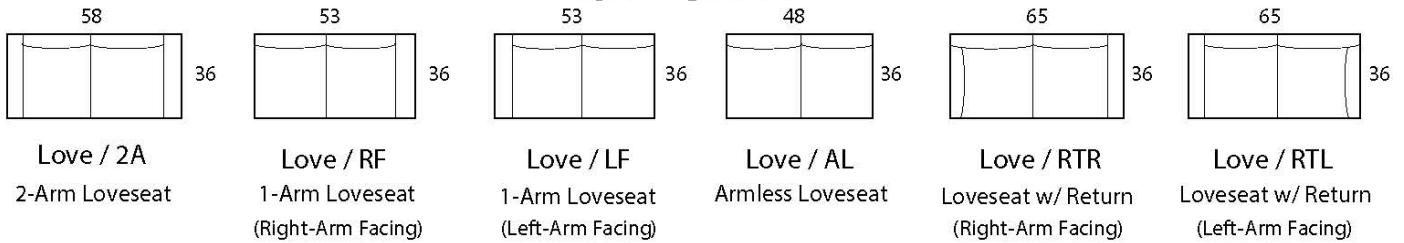

DAMON

Specifications

Sofa: 82"w x 36"d x 33"h
Mid-sofa: 70"w x 36"d x 33"h
Loveseat: 58"w x 36"d x 33"h
Chair: 36"w x 36"d x 33"h

Arm: 5"w x 26"h
Seat: 21"d x 19"h

All Dimensions Approximate

ALL ITEMS ARE AVAILABLE IN CUSTOM SIZES

Sectional shown: 1-arm sofa LF + bumper chaise RF

Style: DAMON - #300

SOFA

MID SOFA

LOVESEAT

CHAISE

BUMPER CHAISE

CHAIR