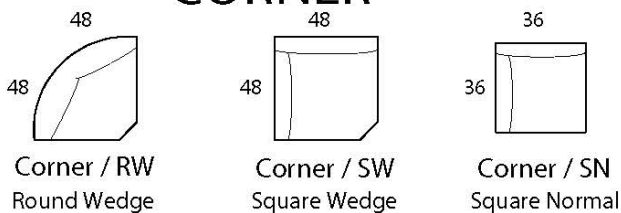

Style: DAMON - #300

SOFA

MID SOFA

LOVESEAT

CHAISE

BUMPER CHAISE

CHAIR

CORNER

OTTOMAN