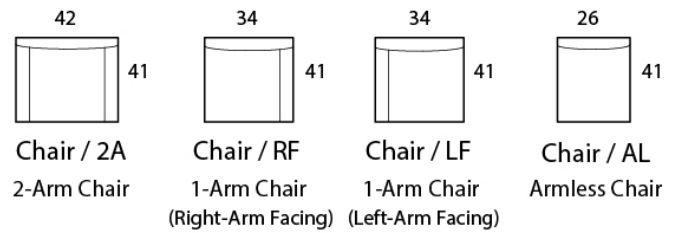

Style: LEXINGTON - #390

SOFA

MID SOFA

LOVESEAT

CHAISE

BUMPER CHAISE

CHAIR

CORNER

OTTOMAN