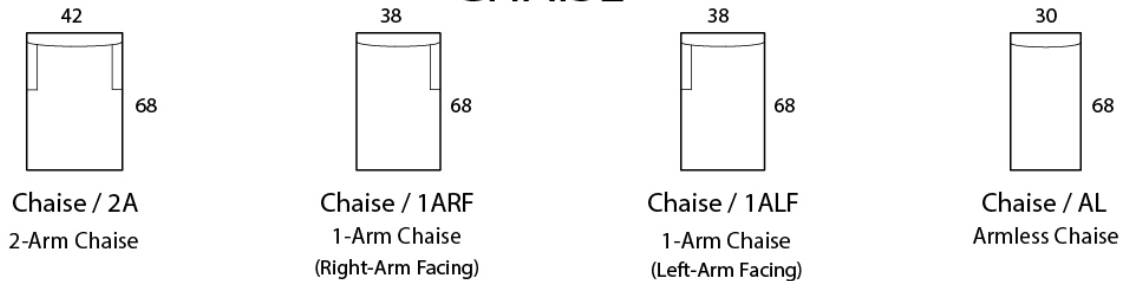

Style: LEXINGTON - #390

SOFA

MID SOFA

LOVESEAT

CHAISE

BUMPER CHAISE

CHAIR

CORNER

OTTOMAN