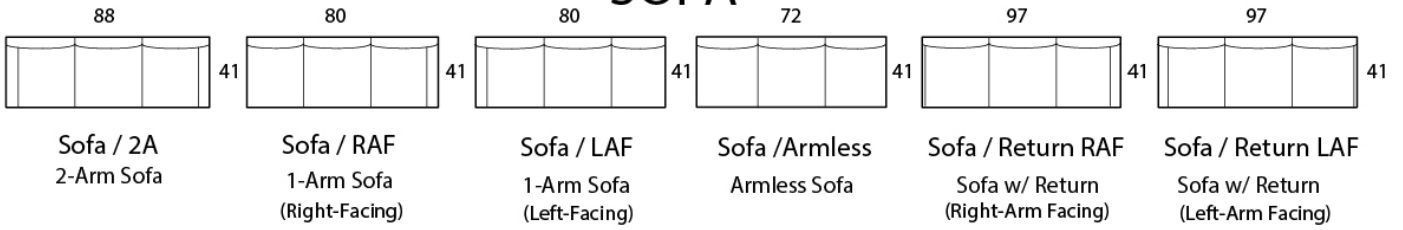

Style: LEXINGTON - #390

SOFA