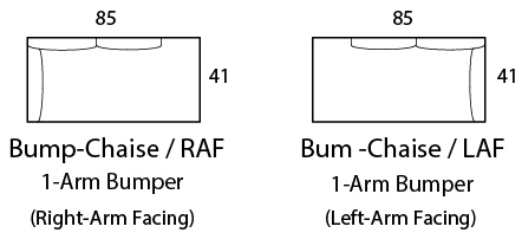

BUMPER CHAISE