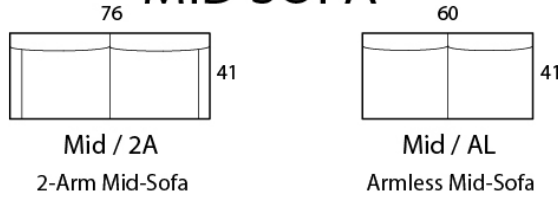

Style: LEXINGTON - #390

SOFA

MID SOFA

LOVESEAT

CHAISE

BUMPER CHAISE

CHAIR

CORNER

OTTOMAN