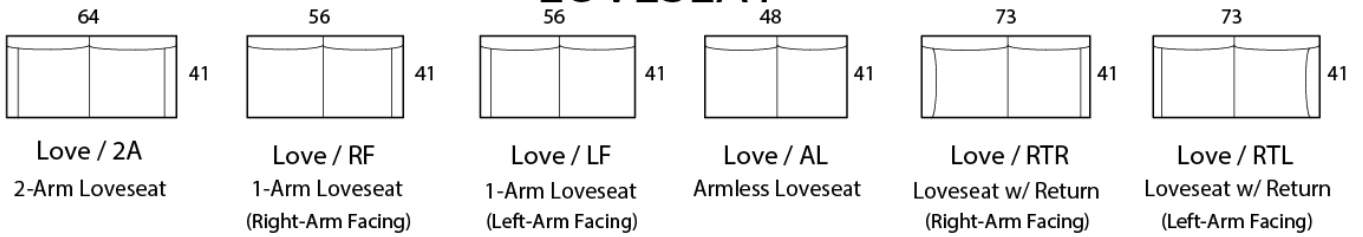

Style: LEXINGTON - #390

SOFA

MID SOFA

LOVESEAT

CHAISE

BUMPER CHAISE

CHAIR

CORNER

OTTOMAN