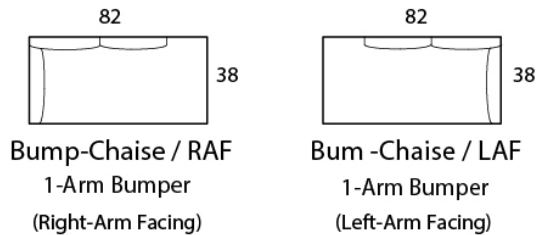

BUMPER CHAISE