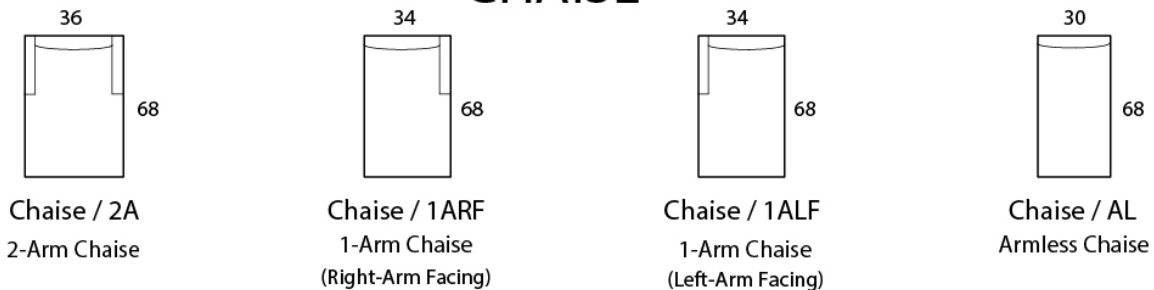

Style: LUGANO - #410

SOFA

MID SOFA

LOVESEAT

CHAISE

BUMPER CHAISE

CHAIR

CORNER

OTTOMAN