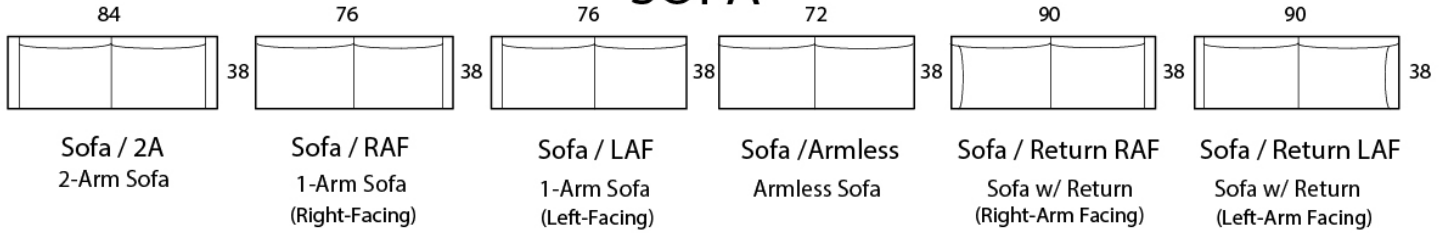

Style: LUGANO - #410

SOFA