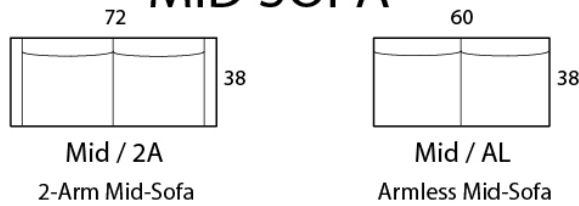

Style: LUGANO - #410

SOFA

MID SOFA

LOVESEAT

CHAISE

BUMPER CHAISE

CHAIR

CORNER

OTTOMAN