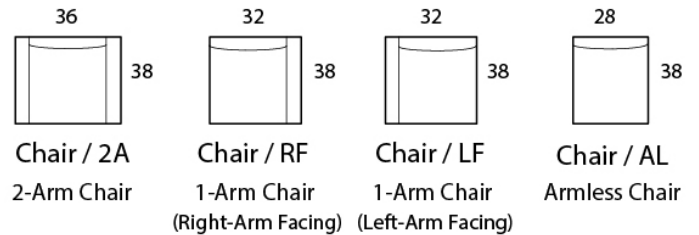

Style: LUGANO - #410

SOFA

MID SOFA

LOVESEAT

CHAISE

BUMPER CHAISE

CHAIR

CORNER

OTTOMAN