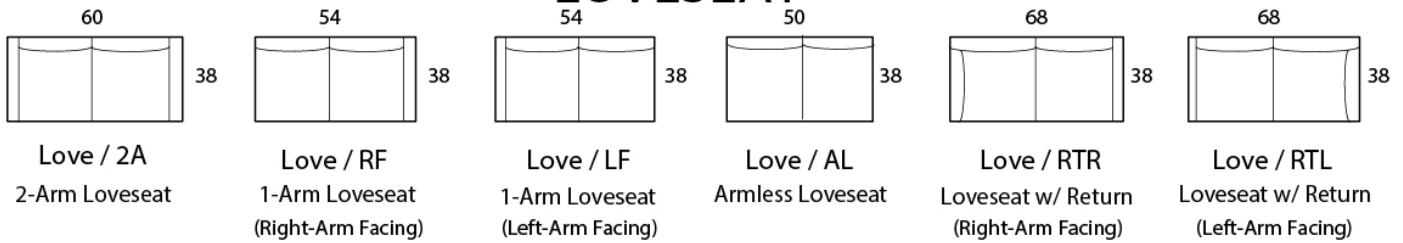

Style: LUGANO - #410

SOFA

MID SOFA

LOVESEAT

CHAISE

BUMPER CHAISE

CHAIR

CORNER

OTTOMAN