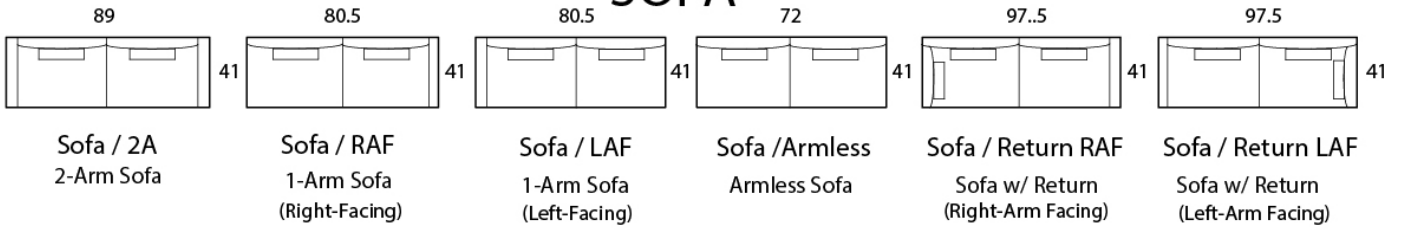

Style: LUSO - #420

SOFA