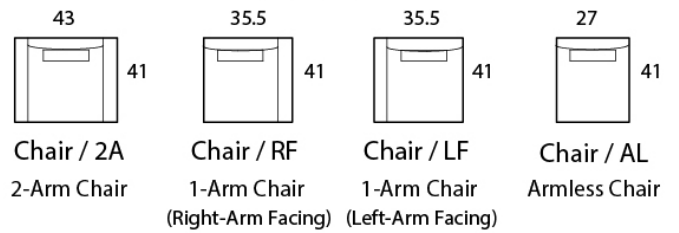

Style: LUSO - #420

SOFA

LOVESEAT

CHAISE

BUMPER CHAISE

CHAIR

CORNER

OTTOMAN