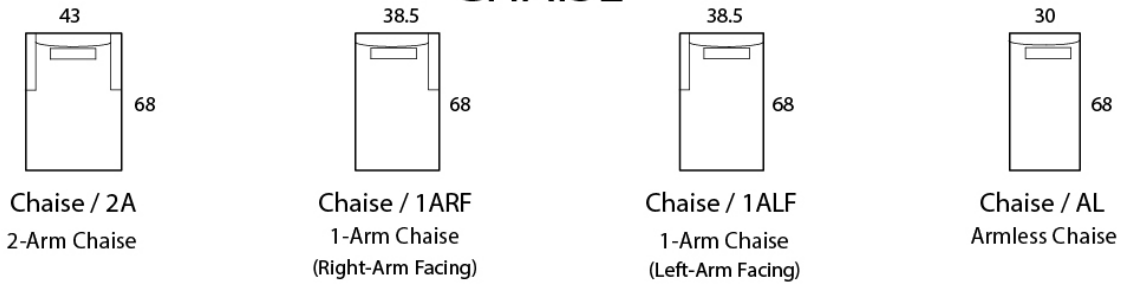

Style: LUSO - #420

SOFA

LOVESEAT

CHAISE

BUMPER CHAISE

CHAIR

CORNER

OTTOMAN