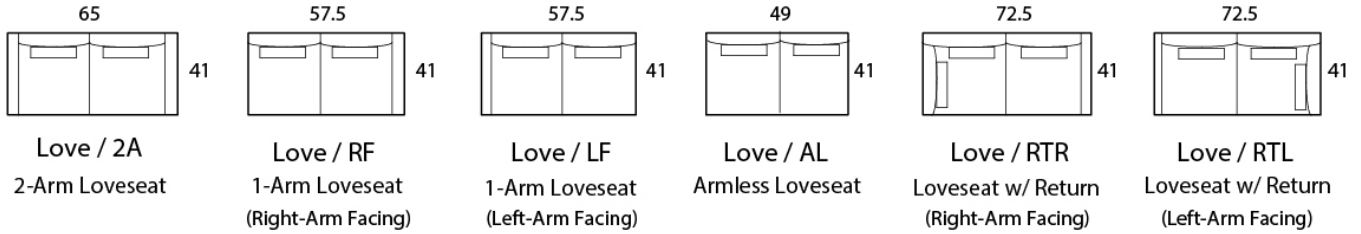

Style: LUSO - #420

SOFA

LOVESEAT

CHAISE

BUMPER CHAISE

CHAIR

CORNER

OTTOMAN