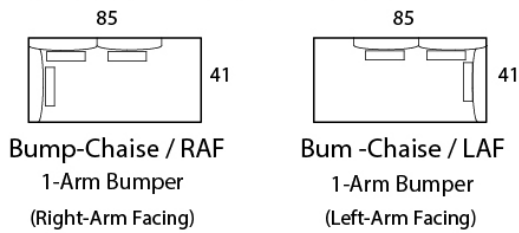

BUMPER CHAISE