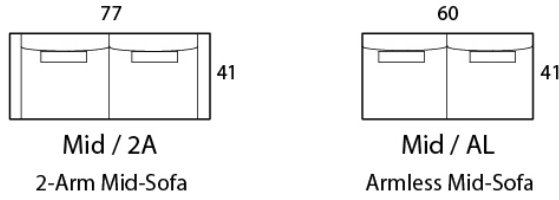

Style: LUSO - #420

SOFA