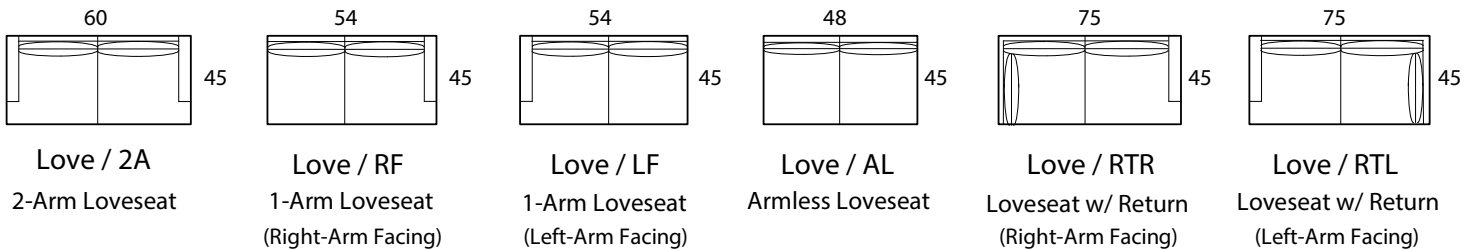

CORNER

OTTOMAN

CHELSEA - 45"d

Specifications

Sofa: 84"w x 45"d x 35"h

Mid-Sofa: 72"w x 45"d x 35"h

Loveseat: 60"w x 45"d x 35"h

Chair: 38"w x 45"d x 35"h

Arm: 6"w x 24.5"h

Seat: 28"d x 19"h

Available as a sectional in custom sizes and configurations. All dimensions are approximate.

Style: CHELSEA- 45" - #270

SOFA

MID SOFA

LOVESEAT

CHAISE