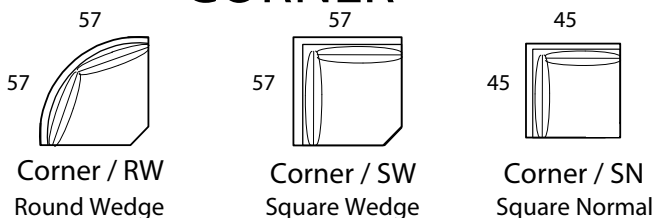

Style: CHELSEA- 45" - #270

SOFA

MID SOFA

LOVESEAT

CHAISE

BUMPER CHAISE

CHAIR

CORNER

OTTOMAN