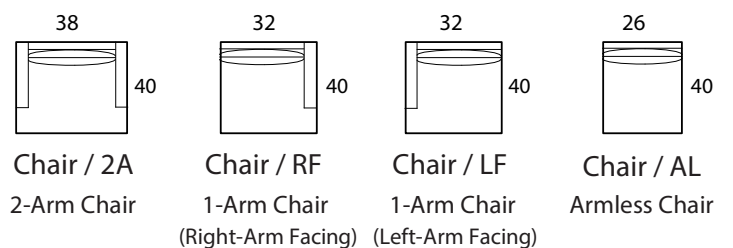

CHELSEA - 40"d

Specifications

Sofa: 84"w x 40"d x 35"h

Mid-Sofa: 72"w x 40"d x 35"h

Loveseat: 60"w x 40"d x 35"h

Chair: 38"w x 40"d x 35"h

Arm: 6"w x 24.5"h

Seat: 23"d x 19"h

Available as a sectional in custom sizes and configurations. All dimensions are approximate.

Style: CHELSEA - 40" - #271

SOFA

MID SOFA

LOVESEAT

CHAISE

BUMPER CHAISE

CHAIR

CORNER

OTTOMAN

CHELSEA - 45"d

Specifications

Sofa: 84"w x 45"d x 35"h

Mid-Sofa: 72"w x 45"d x 35"h

Loveseat: 60"w x 45"d x 35"h

Chair: 38"w x 45"d x 35"h

Arm: 6"w x 24.5"h

Seat: 28"d x 19"h

Available as a sectional in custom sizes and configurations. All dimensions are approximate.

Style: CHELSEA- 45" - #270

SOFA

MID SOFA

LOVESEAT

CHAISE