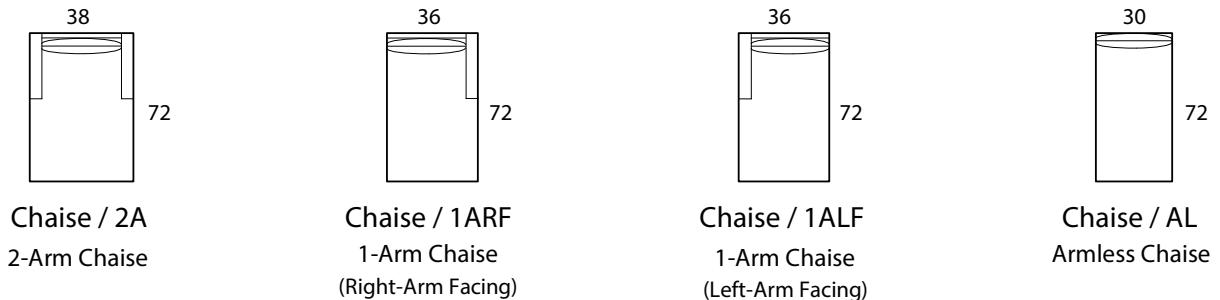

CHELSEA - 40"d

Specifications

Sofa: 84"w x 40"d x 35"h

Mid-Sofa: 72"w x 40"d x 35"h

Loveseat: 60"w x 40"d x 35"h

Chair: 38"w x 40"d x 35"h

Arm: 6"w x 24.5"h

Seat: 23"d x 19"h

CORNER

OTTOMAN

CHELSEA - 45"d

Specifications

Sofa: 84"w x 45"d x 35"h

Mid-Sofa: 72"w x 45"d x 35"h

Loveseat: 60"w x 45"d x 35"h

Chair: 38"w x 45"d x 35"h

Arm: 6"w x 24.5"h

Seat: 28"d x 19"h

Available as a sectional in custom sizes and configurations. All dimensions are approximate.

Style: CHELSEA- 45" - #270

SOFA

MID SOFA

LOVESEAT

CHAISE