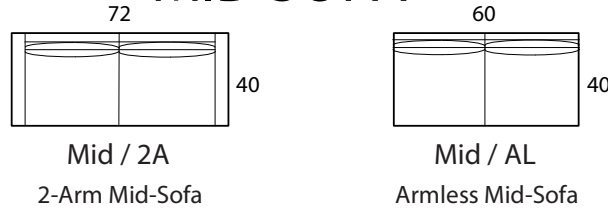

CHELSEA - 40"d

Specifications

Sofa: 84"w x 40"d x 35"h

Mid-Sofa: 72"w x 40"d x 35"h

Loveseat: 60"w x 40"d x 35"h

Chair: 38"w x 40"d x 35"h

Arm: 6"w x 24.5"h

Seat: 23"d x 19"h

Available as a sectional in custom sizes and configurations. All dimensions are approximate.

Style: CHELSEA - 40" - #271

SOFA

MID SOFA

LOVESEAT

CHAISE

BUMPER CHAISE

CHAIR

CORNER

OTTOMAN

CHELSEA - 45"d

Specifications

Sofa: 84"w x 45"d x 35"h

Mid-Sofa: 72"w x 45"d x 35"h

Loveseat: 60"w x 45"d x 35"h

Chair: 38"w x 45"d x 35"h

Arm: 6"w x 24.5"h

Seat: 28"d x 19"h

Available as a sectional in custom sizes and configurations. All dimensions are approximate.

Style: CHELSEA- 45" - #270

SOFA

MID SOFA

LOVESEAT

CHAISE