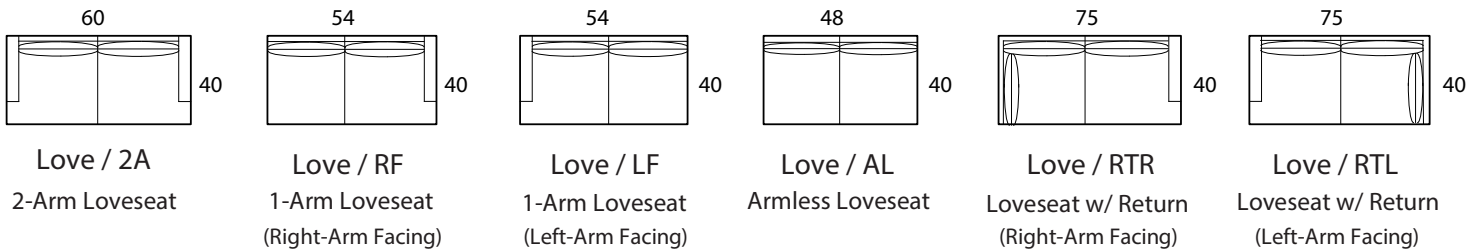

CHELSEA - 40"d

Specifications

Sofa: 84"w x 40"d x 35"h

Mid-Sofa: 72"w x 40"d x 35"h

Loveseat: 60"w x 40"d x 35"h

Chair: 38"w x 40"d x 35"h

Arm: 6"w x 24.5"h

Seat: 23"d x 19"h

Available as a sectional in custom sizes and configurations. All dimensions are approximate.

Style: CHELSEA - 40" - #271

SOFA

MID SOFA

LOVESEAT

CHAISE

BUMPER CHAISE

CHAIR

CORNER

OTTOMAN

CHELSEA - 45"d

Specifications

Sofa: 84"w x 45"d x 35"h

Mid-Sofa: 72"w x 45"d x 35"h

Loveseat: 60"w x 45"d x 35"h

Chair: 38"w x 45"d x 35"h

Arm: 6"w x 24.5"h

Seat: 28"d x 19"h

Available as a sectional in custom sizes and configurations. All dimensions are approximate.

Style: CHELSEA- 45" - #270

SOFA

MID SOFA

LOVESEAT

CHAISE