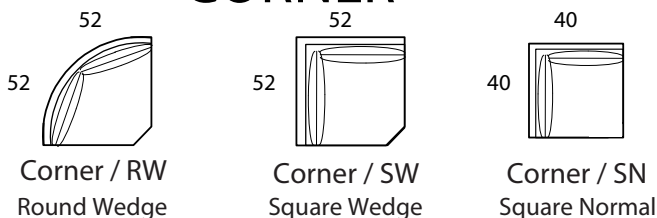

CHELSEA - 40"d

Specifications

Sofa: 84"w x 40"d x 35"h

Mid-Sofa: 72"w x 40"d x 35"h

Loveseat: 60"w x 40"d x 35"h

Chair: 38"w x 40"d x 35"h

Arm: 6"w x 24.5"h

Seat: 23"d x 19"h

Available as a sectional in custom sizes and configurations. All dimensions are approximate.

Style: CHELSEA - 40" - #271

SOFA

MID SOFA

LOVESEAT

CHAISE

BUMPER CHAISE

CHAIR

CORNER

OTTOMAN

CHELSEA - 45"d

Specifications

Sofa: 84"w x 45"d x 35"h

Mid-Sofa: 72"w x 45"d x 35"h

Loveseat: 60"w x 45"d x 35"h

Chair: 38"w x 45"d x 35"h

Arm: 6"w x 24.5"h

Seat: 28"d x 19"h

Available as a sectional in custom sizes and configurations. All dimensions are approximate.

Style: CHELSEA- 45" - #270

SOFA

MID SOFA

LOVESEAT

CHAISE