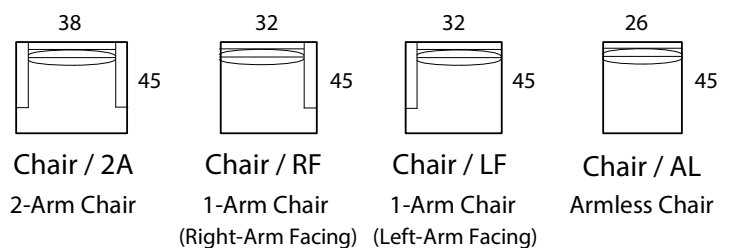

Style: CHELSEA- 45" - #270

SOFA

MID SOFA

LOVESEAT

CHAISE

BUMPER CHAISE

CHAIR

CORNER

OTTOMAN