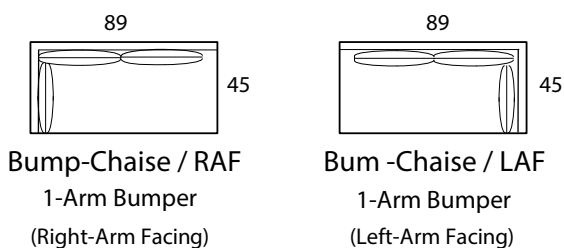

BUMPER CHAISE