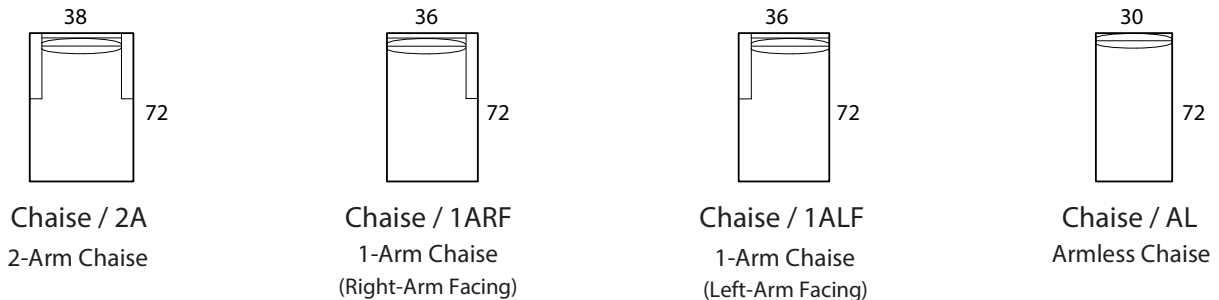

CHELSEA - 40"d

Specifications

Sofa: 84"w x 40"d x 35"h

Mid-Sofa: 72"w x 40"d x 35"h

Loveseat: 60"w x 40"d x 35"h

Chair: 38"w x 40"d x 35"h

Arm: 6"w x 24.5"h

Seat: 23"d x 19"h

Available as a sectional in custom sizes and configurations. All dimensions are approximate.

Style: CHELSEA - 40" - #271

SOFA

MID SOFA

LOVESEAT

CHAISE

BUMPER CHAISE

CHAIR

CORNER

OTTOMAN

CHELSEA - 45"d

Specifications

Sofa: 84"w x 45"d x 35"h

Mid-Sofa: 72"w x 45"d x 35"h

Loveseat: 60"w x 45"d x 35"h

Chair: 38"w x 45"d x 35"h

Arm: 6"w x 24.5"h

Seat: 28"d x 19"h

Available as a sectional in custom sizes and configurations. All dimensions are approximate.

Style: CHELSEA- 45" - #270

SOFA

MID SOFA

LOVESEAT

CHAISE