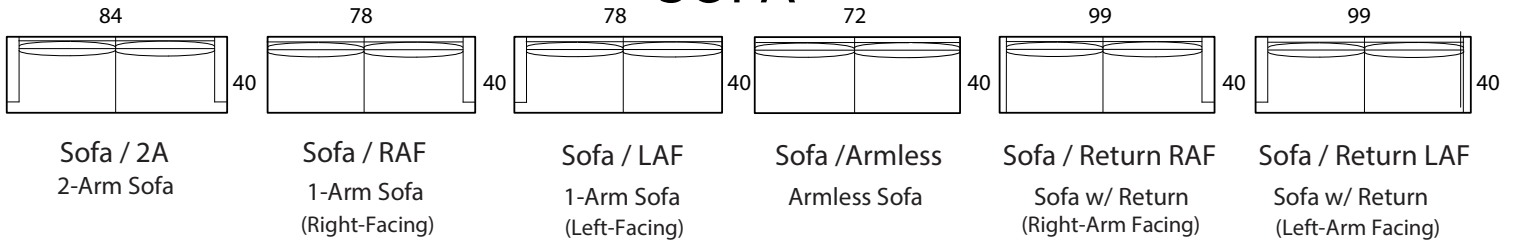

CHELSEA - 40"d

Specifications

Sofa: 84"w x 40"d x 35"h

Mid-Sofa: 72"w x 40"d x 35"h

Loveseat: 60"w x 40"d x 35"h

Chair: 38"w x 40"d x 35"h

Arm: 6"w x 24.5"h

Seat: 23"d x 19"h

Available as a sectional in custom sizes and configurations. All dimensions are approximate.

Style: CHELSEA - 40" - #271

SOFA

MID SOFA

LOVESEAT

CHAISE

BUMPER CHAISE

CHAIR

CORNER

OTTOMAN

CHELSEA - 45"d

Specifications

Sofa: 84"w x 45"d x 35"h

Mid-Sofa: 72"w x 45"d x 35"h

Loveseat: 60"w x 45"d x 35"h

Chair: 38"w x 45"d x 35"h

Arm: 6"w x 24.5"h

Seat: 28"d x 19"h

Available as a sectional in custom sizes and configurations. All dimensions are approximate.

Style: CHELSEA- 45" - #270

SOFA

MID SOFA

LOVESEAT

CHAISE