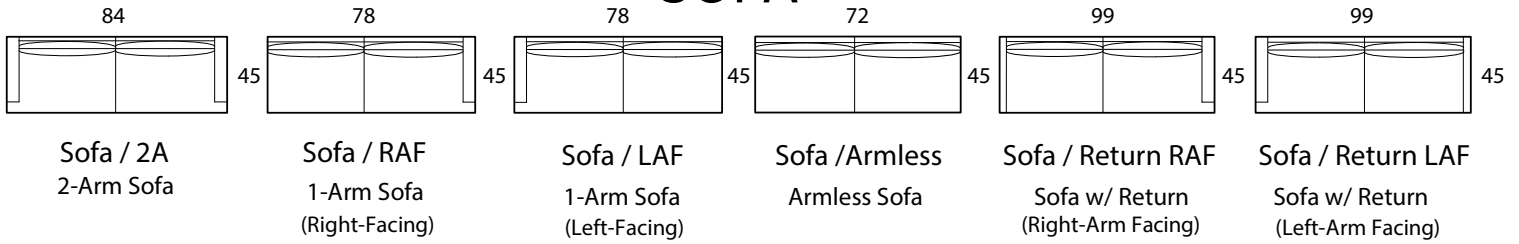

CHELSEA - 40"d

Specifications

Sofa: 84"w x 40"d x 35"h

Mid-Sofa: 72"w x 40"d x 35"h

Loveseat: 60"w x 40"d x 35"h

Chair: 38"w x 40"d x 35"h

Arm: 6"w x 24.5"h

Seat: 23"d x 19"h

CORNER

OTTOMAN

CHELSEA - 45"d

Specifications

Sofa: 84"w x 45"d x 35"h

Mid-Sofa: 72"w x 45"d x 35"h

Loveseat: 60"w x 45"d x 35"h

Chair: 38"w x 45"d x 35"h

Arm: 6"w x 24.5"h

Seat: 28"d x 19"h

Available as a sectional in custom sizes and configurations. All dimensions are approximate.

Style: CHELSEA- 45" - #270

SOFA

MID SOFA

LOVESEAT

CHAISE