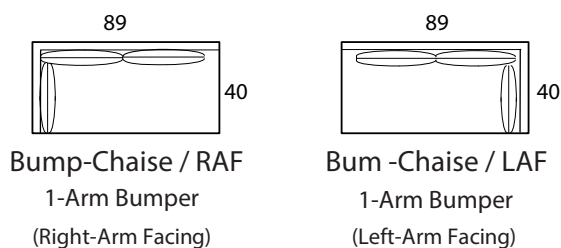

CHELSEA - 40"d

Specifications

Sofa: 84"w x 40"d x 35"h

Mid-Sofa: 72"w x 40"d x 35"h

Loveseat: 60"w x 40"d x 35"h

Chair: 38"w x 40"d x 35"h

Arm: 6"w x 24.5"h

Seat: 23"d x 19"h

Available as a sectional in custom sizes and configurations. All dimensions are approximate.

Style: CHELSEA - 40" - #271

SOFA

MID SOFA

LOVESEAT

CHAISE

BUMPER CHAISE

CHAIR

CORNER

OTTOMAN

CHELSEA - 45"d

Specifications

Sofa: 84"w x 45"d x 35"h

Mid-Sofa: 72"w x 45"d x 35"h

Loveseat: 60"w x 45"d x 35"h

Chair: 38"w x 45"d x 35"h

Arm: 6"w x 24.5"h

Seat: 28"d x 19"h

Available as a sectional in custom sizes and configurations. All dimensions are approximate.

Style: CHELSEA- 45" - #270

SOFA

MID SOFA

LOVESEAT

CHAISE