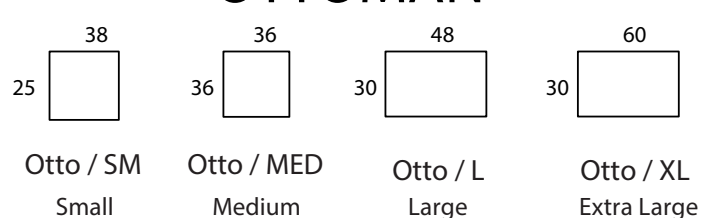

CHELSEA - 40"d

Specifications

Sofa: 84"w x 40"d x 35"h

Mid-Sofa: 72"w x 40"d x 35"h

Loveseat: 60"w x 40"d x 35"h

Chair: 38"w x 40"d x 35"h

Arm: 6"w x 24.5"h

Seat: 23"d x 19"h

Available as a sectional in custom sizes and configurations. All dimensions are approximate.

Style: CHELSEA - 40" - #271

SOFA

MID SOFA

LOVESEAT

CHAISE

BUMPER CHAISE

CHAIR

CORNER

OTTOMAN

CHELSEA - 45"d

Specifications

Sofa: 84"w x 45"d x 35"h

Mid-Sofa: 72"w x 45"d x 35"h

Loveseat: 60"w x 45"d x 35"h

Chair: 38"w x 45"d x 35"h

Arm: 6"w x 24.5"h

Seat: 28"d x 19"h

Available as a sectional in custom sizes and configurations. All dimensions are approximate.

Style: CHELSEA- 45" - #270

SOFA

MID SOFA

LOVESEAT

CHAISE