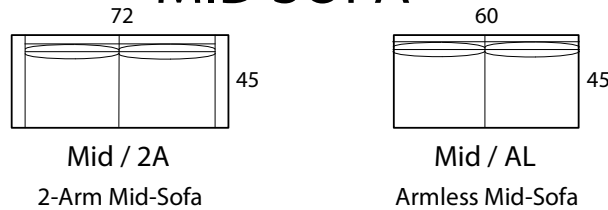

CORNER

OTTOMAN

CHELSEA - 45"d

Specifications

Sofa: 84"w x 45"d x 35"h

Mid-Sofa: 72"w x 45"d x 35"h

Loveseat: 60"w x 45"d x 35"h

Chair: 38"w x 45"d x 35"h

Arm: 6"w x 24.5"h

Seat: 28"d x 19"h

Available as a sectional in custom sizes and configurations. All dimensions are approximate.

Style: CHELSEA- 45" - #270

SOFA

MID SOFA

LOVESEAT

CHAISE