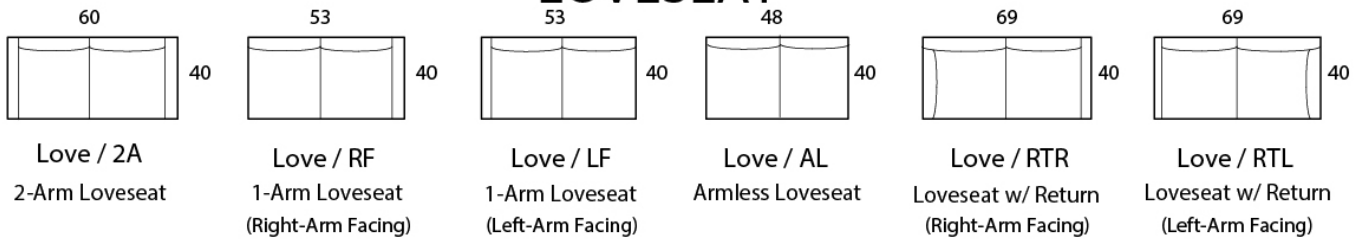

***STANDARD SLIPCOVERED**

*Available as a sectional in custom sizes and configurations. All dimensions are approximate.
Shown with accent pillows, not included with standard order, may be added at additional cost.

Style: PISMO - #530

SOFA

MID SOFA

LOVESEAT

CHAISE

BUMPER CHAISE

CHAIR

CORNER