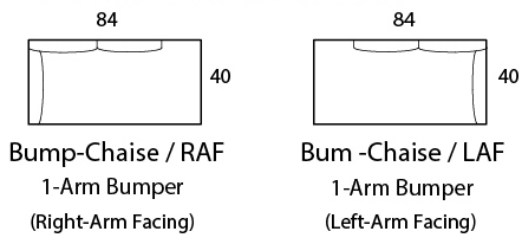

***STANDARD SLIPCOVERED**

*Available as a sectional in custom sizes and configurations. All dimensions are approximate.
Shown with accent pillows, not included with standard order, may be added at additional cost.

Style: PISMO - #530

SOFA

MID SOFA

LOVESEAT

CHAISE

BUMPER CHAISE

CHAIR

CORNER