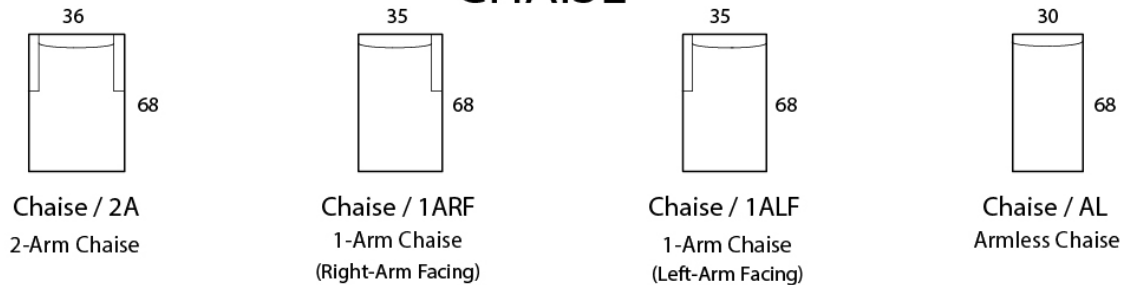

PISMO

Specifications

Sofa: 84"w x 40"d x 35"h

Mid-Sofa: 72"w x 40"d x 35"h

Loveseat: 60"w x 40"d x 35"h

Chair: 36"w x 40"d x 35"h

Arm: 5"w x 29"h

Seat: 24"d x 19"h

***STANDARD SLIPCOVERED**

*Available as a sectional in custom sizes and configurations. All dimensions are approximate.
Shown with accent pillows, not included with standard order, may be added at additional cost.

Style: PISMO - #530

SOFA

MID SOFA

LOVESEAT

CHAISE

BUMPER CHAISE

CHAIR

CORNER