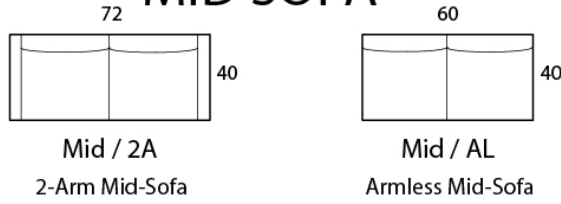

Style: PISMO - #530

SOFA

MID SOFA

LOVESEAT

CHAISE

BUMPER CHAISE

CHAIR

CORNER

OTTOMAN