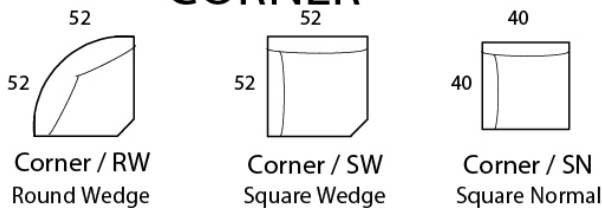

***STANDARD SLIPCOVERED**

*Available as a sectional in custom sizes and configurations. All dimensions are approximate.
Shown with accent pillows, not included with standard order, may be added at additional cost.

Style: PISMO - #530

SOFA

MID SOFA

LOVESEAT

CHAISE

BUMPER CHAISE

CHAIR

CORNER