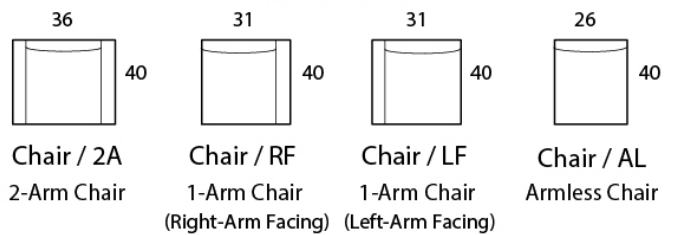

PISMO

Specifications

Sofa: 84"w x 40"d x 35"h

Mid-Sofa: 72"w x 40"d x 35"h

Loveseat: 60"w x 40"d x 35"h

Chair: 36"w x 40"d x 35"h

Arm: 5"w x 29"h

Seat: 24"d x 19"h

***STANDARD SLIPCOVERED**

*Available as a sectional in custom sizes and configurations. All dimensions are approximate.
Shown with accent pillows, not included with standard order, may be added at additional cost.

Style: PISMO - #530

SOFA

MID SOFA

LOVESEAT

CHAISE

BUMPER CHAISE

CHAIR

CORNER