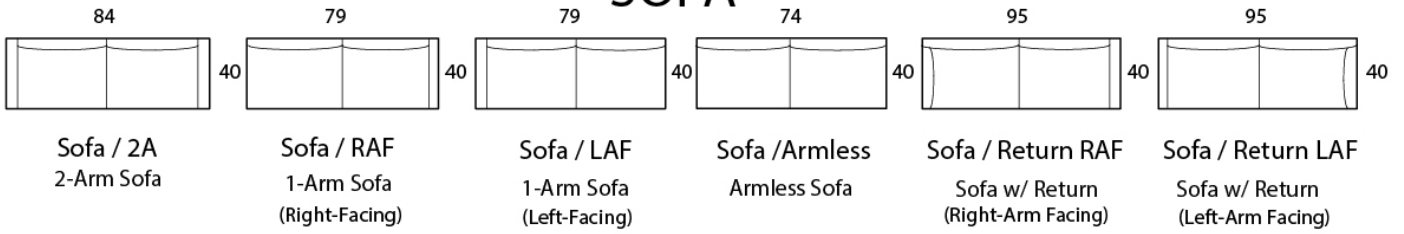

Style: PISMO - #530

SOFA