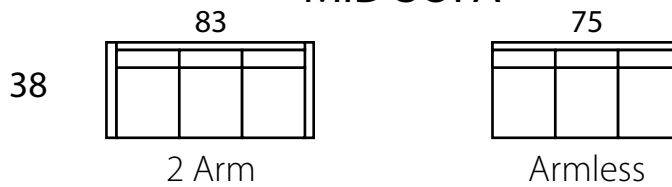

CHARLES

SOFA

MID SOFA

LOVESEAT

CHAISE

BUMPER CHAISE

CHAIR

CORNER

OTTOMAN