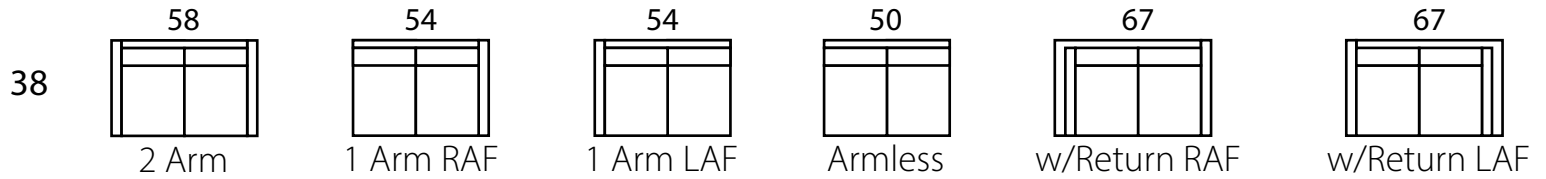

CHARLES

SOFA

MID SOFA

LOVESEAT

CHAISE

BUMPER CHAISE

CHAIR

CORNER

OTTOMAN