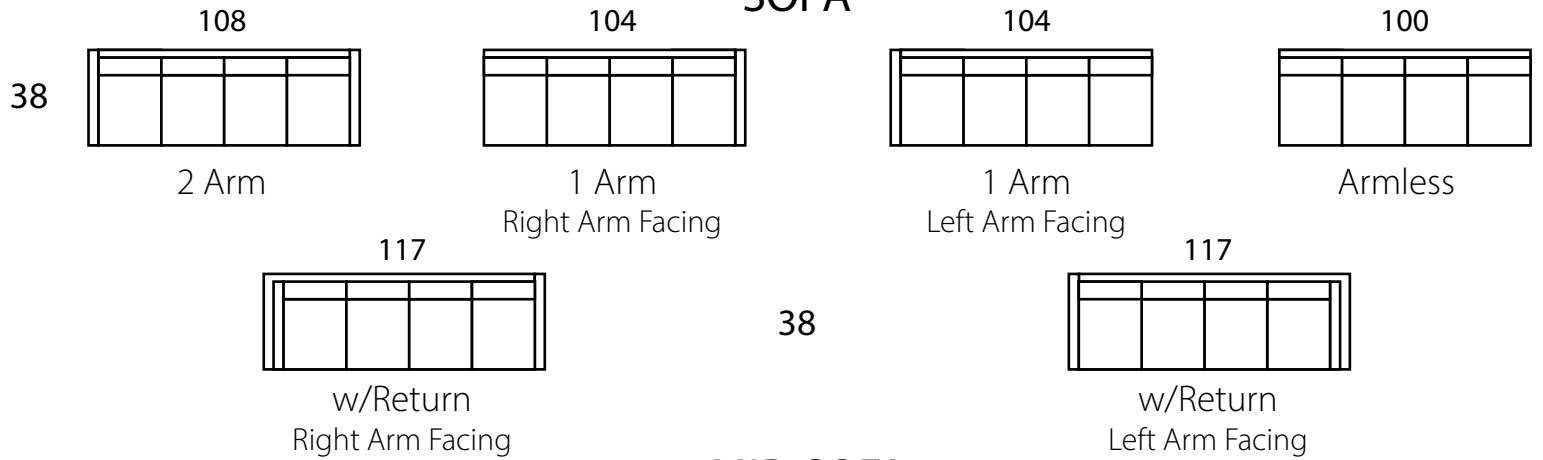

CHARLES

SOFA