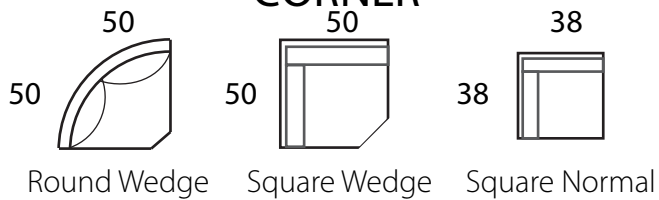

CHARLES

SOFA

MID SOFA

LOVESEAT

CHAISE

BUMPER CHAISE

CHAIR

CORNER

OTTOMAN