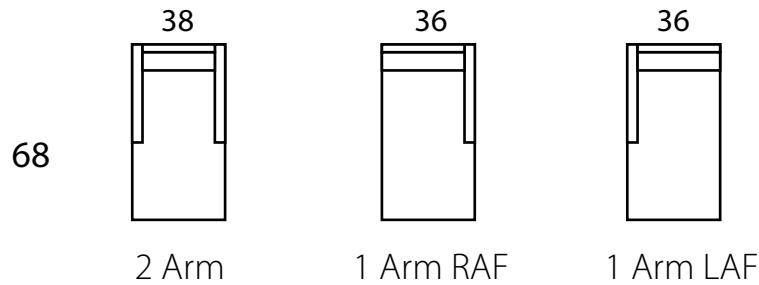

CHARLES

SOFA

MID SOFA

LOVESEAT

CHAISE

BUMPER CHAISE

CHAIR

CORNER

OTTOMAN