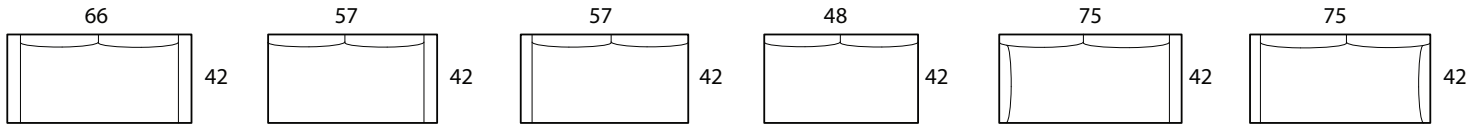

DIMENSIONS:

Sofa / 2 arm:	90" d x 42" d x 32" h	Arm:	9" w x 28" h
Mid Sofa / 2 arm:	78" d x 42" d x 32" h	Seat:	27" d x 18" h
Loveseat / 2 arm:	66" d x 42" d x 32" h		
Chair / 2 arm:	44" d x 42" d x 32" h		

SOFA

Sofa / 2A
2-Arm Sofa

Sofa / RAF
1-Arm Sofa
(Right-Facing)

Sofa / LAF
1-Arm Sofa
(Left-Facing)

Sofa / Armless
Armless Sofa

Sofa / Return RAF
Sofa w/ Return
(Right-Arm Facing)

Sofa / Return LAF
Sofa w/ Return
(Left-Arm Facing)

MID SOFA

Mid / 2A
2-Arm Mid-Sofa

Mid / AL
Armless Mid-Sofa

LOVESEAT

Love / 2A
2-Arm Loveseat

Love / RF
1-Arm Loveseat
(Right-Arm Facing)

Love / LF
1-Arm Loveseat
(Left-Arm Facing)

Love / AL
Armless Loveseat