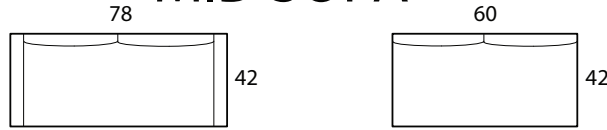

DIMENSIONS:

Sofa / 2 arm:	90" d x 42" d x 32" h	Arm:	9" w x 28" h
Mid Sofa / 2 arm:	78" d x 42" d x 32" h	Seat:	27" d x 18" h
Loveseat / 2 arm:	66" d x 42" d x 32" h		
Chair / 2 arm:	44" d x 42" d x 32" h		

SOFA

Sofa / 2A
2-Arm Sofa

Sofa / RAF
1-Arm Sofa
(Right-Facing)

Sofa / LAF
1-Arm Sofa
(Left-Facing)

Sofa / Armless
Armless Sofa

Sofa / Return RAF
Sofa w/ Return
(Right-Arm Facing)

Sofa / Return LAF
Sofa w/ Return
(Left-Arm Facing)

MID SOFA

Mid / 2A
2-Arm Mid-Sofa

Mid / AL
Armless Mid-Sofa

LOVESEAT

Love / 2A
2-Arm Loveseat

Love / RF
1-Arm Loveseat
(Right-Arm Facing)

Love / LF
1-Arm Loveseat
(Left-Arm Facing)

Love / AL
Armless Loveseat