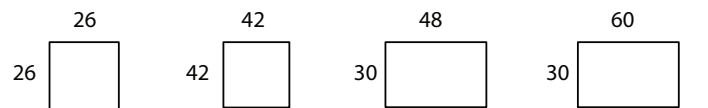

Chair / LF
1-Arm Chair
(Left-Arm Facing)

Chair / AL
Armless Chair

CORNER

Corner / RW
Round Wedge

Corner / SW
Square Wedge

Corner / SN
Square Normal

OTTOMAN

Otto / SM
Small