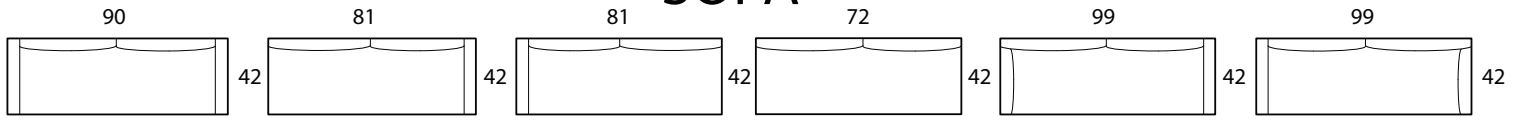

DIMENSIONS:

Sofa / 2 arm:	90" d x 42" d x 32" h	Arm:	9" w x 28" h
Mid Sofa / 2 arm:	78" d x 42" d x 32" h	Seat:	27" d x 18" h
Loveseat / 2 arm:	66" d x 42" d x 32" h		
Chair / 2 arm:	44" d x 42" d x 32" h		

Premium trillium fills are included in base pricing.

Nuage comes standard upholstered with two accent pillows.

For slip-covered version please Request Quote.

All dimensions approximate within 1 inch.

Style: NUAGE

SOFA

Sofa / 2A
2-Arm Sofa

Sofa / RAF
1-Arm Sofa
(Right-Facing)

Sofa / LAF
1-Arm Sofa
(Left-Facing)

Sofa / Armless
Armless Sofa

Sofa / Return RAF
Sofa w/ Return
(Right-Arm Facing)

Sofa / Return LAF
Sofa w/ Return
(Left-Arm Facing)