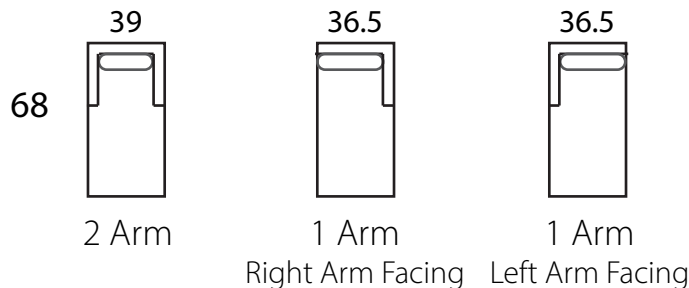

KIRK

SOFA

MID SOFA

LOVESEAT

CHAISE

BUMPER CHAISE

CHAIR

CORNER

OTTOMAN