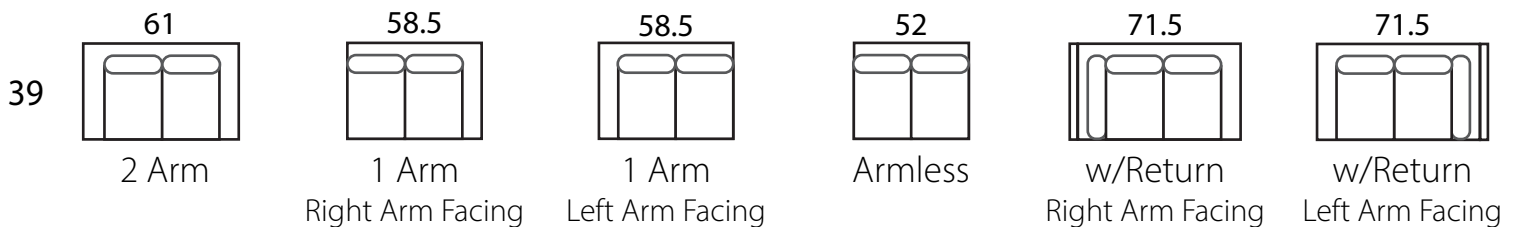

KIRK

SOFA

MID SOFA

LOVESEAT

CHAISE

BUMPER CHAISE

CHAIR

CORNER

OTTOMAN