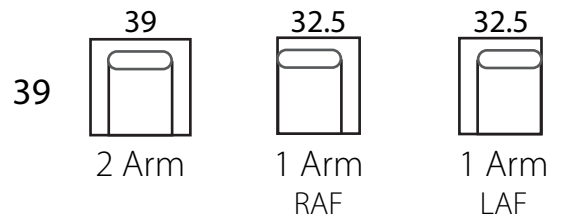

KIRK

SOFA

MID SOFA

LOVESEAT

CHAISE

BUMPER CHAISE

CHAIR

CORNER

OTTOMAN