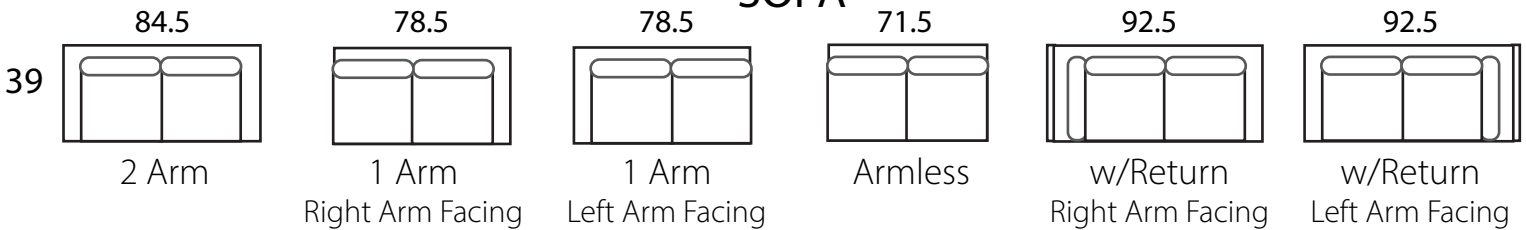

KIRK

SOFA

MID SOFA

LOVESEAT

CHAISE

BUMPER CHAISE

CHAIR

CORNER

OTTOMAN