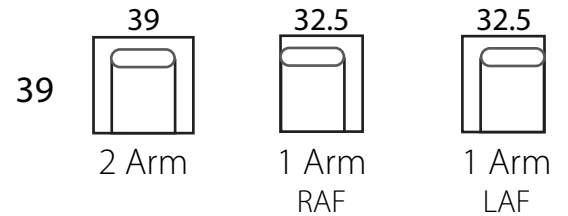

KIRK

SOFA

MID SOFA

LOVESEAT

CHAISE

BUMPER CHAISE

CHAIR

CORNER

OTTOMAN