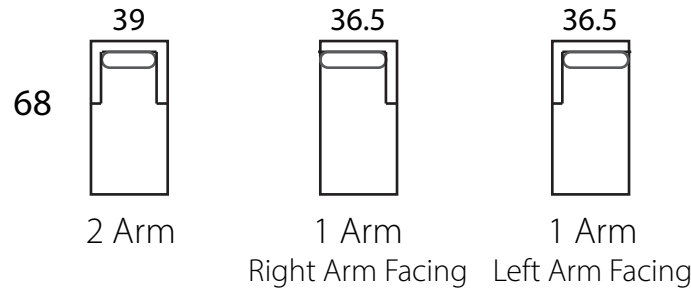

KIRK

SOFA

MID SOFA

LOVESEAT

CHAISE

BUMPER CHAISE

CHAIR

CORNER

OTTOMAN