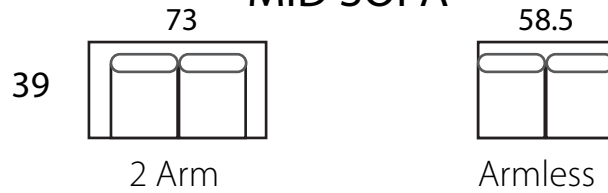

KIRK

SOFA

MID SOFA

LOVESEAT

CHAISE

BUMPER CHAISE

CHAIR

CORNER

OTTOMAN