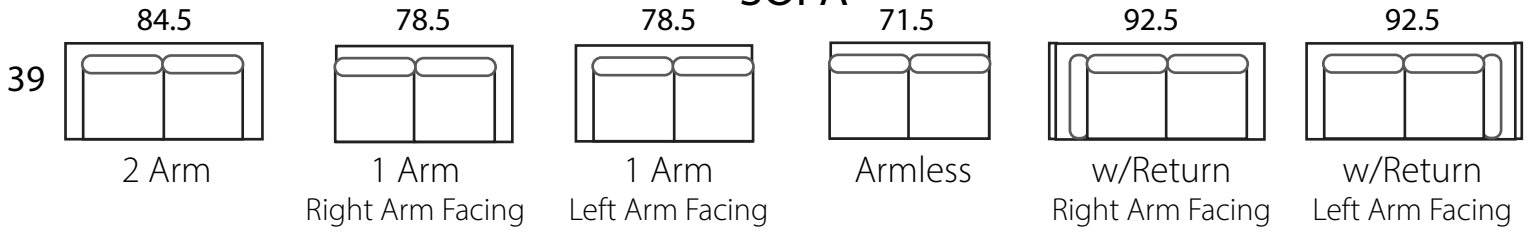

KIRK

SOFA

MID SOFA

LOVESEAT

CHAISE

BUMPER CHAISE

CHAIR

CORNER

OTTOMAN