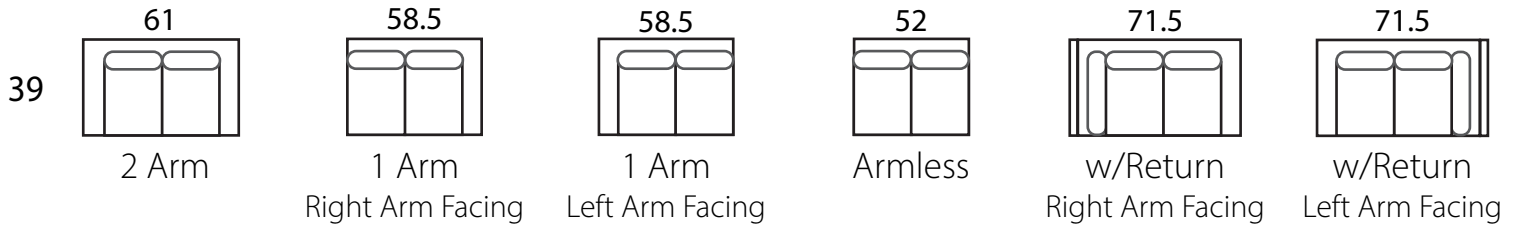

KIRK

SOFA

MID SOFA

LOVESEAT

CHAISE

BUMPER CHAISE

CHAIR

CORNER

OTTOMAN