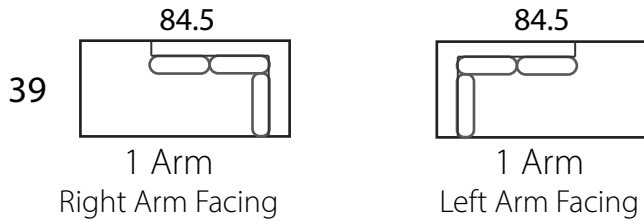

BUMPER CHAISE