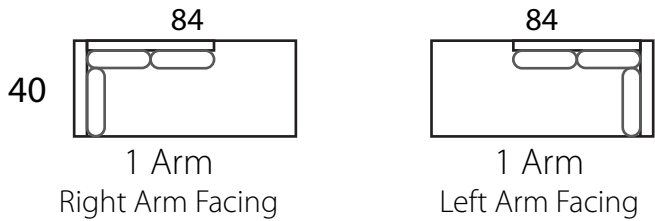

BLAKE

Specifications

Sofa: 85"w x 40"d x 31"h

Mid-Sofa: 73"w x 40"d x 31"h

Loveseat: 61"w x 40"d x 31"h

Chair: 39"w x 40"d x 31"h

Arm: 6.5"w x 24"h

Seat: 23"d x 17.5"h

Available as a sectional in custom sizes and configurations. All dimensions are approximate.

BLAKE

SOFA

MID SOFA

LOVESEAT

CHAISE

BUMPER CHAISE

CHAIR