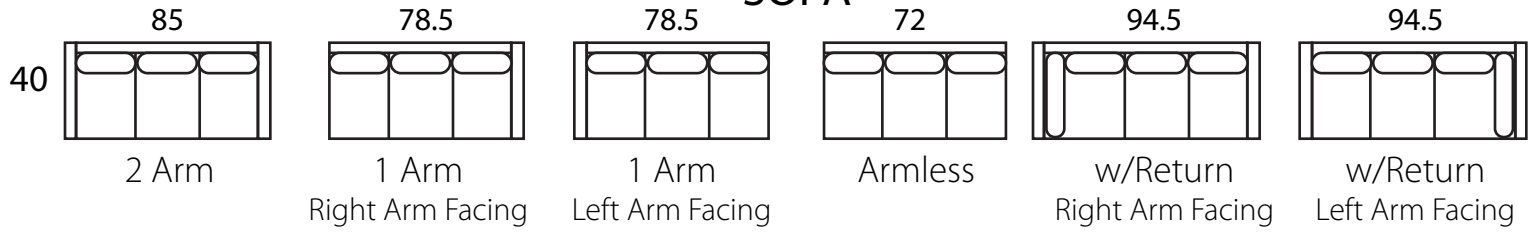

BLAKE

Specifications

Sofa: 85"w x 40"d x 31"h

Mid-Sofa: 73"w x 40"d x 31"h

Loveseat: 61"w x 40"d x 31"h

Chair: 39"w x 40"d x 31"h

Arm: 6.5"w x 24"h

Seat: 23"d x 17.5"h

Available as a sectional in custom sizes and configurations. All dimensions are approximate.

BLAKE

SOFA

MID SOFA

LOVESEAT

CHAISE

BUMPER CHAISE

CHAIR