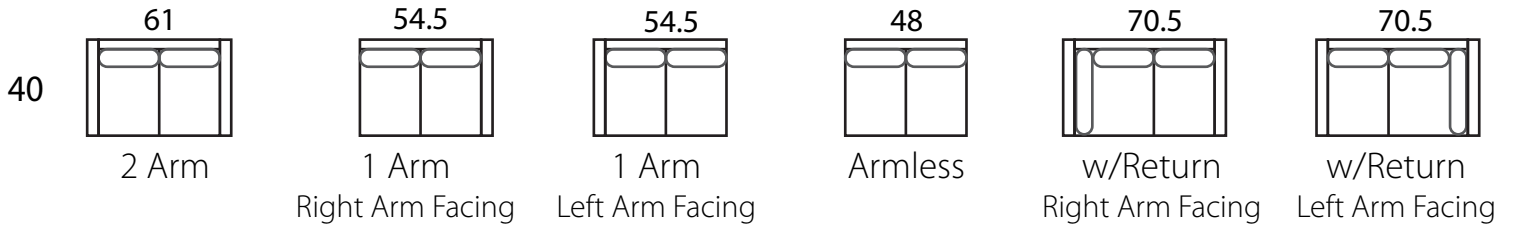

BLAKE

Specifications

Sofa: 85"w x 40"d x 31"h

Mid-Sofa: 73"w x 40"d x 31"h

Loveseat: 61"w x 40"d x 31"h

Chair: 39"w x 40"d x 31"h

Arm: 6.5"w x 24"h

Seat: 23"d x 17.5"h

Available as a sectional in custom sizes and configurations. All dimensions are approximate.

BLAKE

SOFA

MID SOFA

LOVESEAT

CHAISE

BUMPER CHAISE

CHAIR