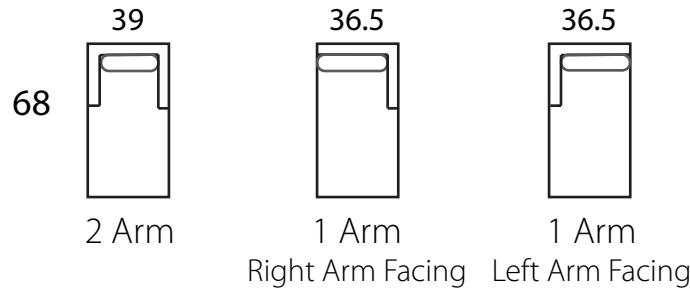

BLAKE

Specifications

Sofa: 85"w x 40"d x 31"h

Mid-Sofa: 73"w x 40"d x 31"h

Loveseat: 61"w x 40"d x 31"h

Chair: 39"w x 40"d x 31"h

Arm: 6.5"w x 24"h

Seat: 23"d x 17.5"h

Available as a sectional in custom sizes and configurations. All dimensions are approximate.

BLAKE

SOFA

MID SOFA

LOVESEAT

CHAISE

BUMPER CHAISE

CHAIR