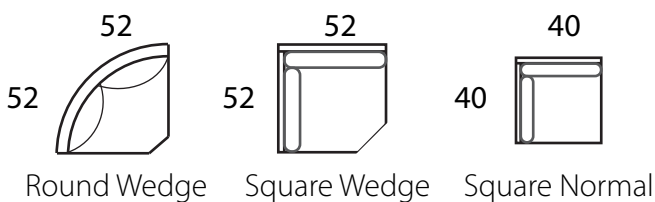

BLAKE

SOFA

MID SOFA

LOVESEAT

CHAISE

BUMPER CHAISE

CHAIR

CORNER

OTTOMAN