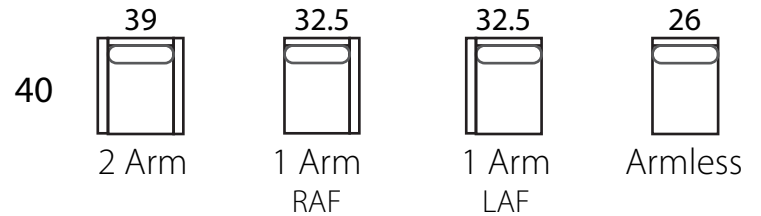

BLAKE

Specifications

Sofa: 85"w x 40"d x 31"h

Mid-Sofa: 73"w x 40"d x 31"h

Loveseat: 61"w x 40"d x 31"h

Chair: 39"w x 40"d x 31"h

Arm: 6.5"w x 24"h

Seat: 23"d x 17.5"h

Available as a sectional in custom sizes and configurations. All dimensions are approximate.

BLAKE

SOFA

MID SOFA

LOVESEAT

CHAISE

BUMPER CHAISE

CHAIR