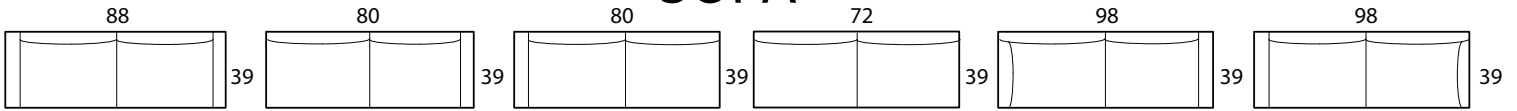

BELLISSIMO - 39"d

Specifications

Sofa: 88"w x 39"d x 33"h

Mid-Sofa: 76"w x 39"d x 33"h

Loveseat: 64"w x 39"d x 33"h

Chair: 42"w x 39"d x 33"h

Arm: 8"w x 26"h

Seat: 23"d x 17.5"h

*Available as a sectional in custom sizes and configurations. All dimensions are approximate.
Sofa - Bumper Chaise Sectional shown.*

Style: BELLISSIMO - #191

SOFA

Sofa / 2A
2-Arm Sofa

Sofa / RAF
1-Arm Sofa
(Right-Facing)

Specifications

Sofa: 88"w x 42"d x 33"h

Mid-Sofa: 76"w x 42"d x 33"h

Loveseat: 64"w x 42"d x 33"h

Chair: 42"w x 42"d x 33"h

Arm: 8"w x 26"h

Seat: 26"d x 17.5"h

*Available as a sectional in custom sizes and configurations. All dimensions are approximate.
Sofa - Bumper Chaise Sectional shown.*