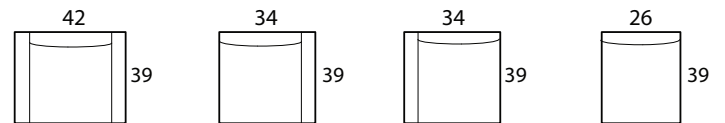

CHAIR

Chair / 2A
2-Arm Chair

Chair / RF
1-Arm Chair
(Right-Arm Facing)

Chair / LF
1-Arm Chair
(Left-Arm Facing)

Chair / AL
Armless Chair