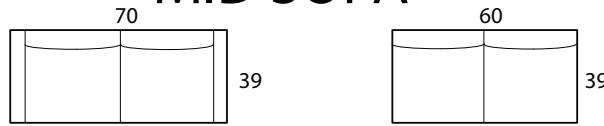

BELLISSIMO - 39"d

Specifications

Sofa: 88"w x 39"d x 33"h

Mid-Sofa: 76"w x 39"d x 33"h

Loveseat: 64"w x 39"d x 33"h

Chair: 42"w x 39"d x 33"h

Arm: 8"w x 26"h

Seat: 23"d x 17.5"h

*Available as a sectional in custom sizes and configurations. All dimensions are approximate.
Sofa - Bumper Chaise Sectional shown.*

Style: BELLISSIMO - #191

SOFA

Sofa / 2A
2-Arm Sofa

Sofa / RAF
1-Arm Sofa
(Right-Facing)

Sofa / LAF
1-Arm Sofa
(Left-Facing)

Sofa / Armless
Armless Sofa

Sofa / Return RAF
Sofa w/ Return
(Right-Arm Facing)

Sofa / Return LAF
Sofa w/ Return
(Left-Arm Facing)

MID SOFA

Mid / 2A
2-Arm Mid-Sofa

Mid / AL
Armless Mid-Sofa

Specifications

Sofa: 88"w x 42"d x 33"h

Mid-Sofa: 76"w x 42"d x 33"h

Loveseat: 64"w x 42"d x 33"h

Chair: 42"w x 42"d x 33"h

Arm: 8"w x 26"h

Seat: 26"d x 17.5"h

*Available as a sectional in custom sizes and configurations. All dimensions are approximate.
Sofa - Bumper Chaise Sectional shown.*