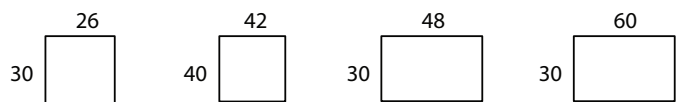

Bum -Chaise / LAF
1-Arm Bumper
(Left-Arm Facing)

CHAIR

Chair / 2A
2-Arm Chair

Chair / RF
1-Arm Chair
(Right-Arm Facing)

Chair / LF
1-Arm Chair
(Left-Arm Facing)

Chair / AL
Armless Chair

CORNER

Corner / RW
Round Wedge

Corner / SW
Square Wedge

Corner / SN
Square Normal

OTTOMAN

Otto / SM
Small

Otto / MED
Medium

Otto / L
Large

Otto / XL
Extra Large

BELLISSIMO - 42"d

Specifications

Sofa: 88"w x 42"d x 33"h

Mid-Sofa: 76"w x 42"d x 33"h

Loveseat: 64"w x 42"d x 33"h

Chair: 42"w x 42"d x 33"h

Arm: 8"w x 26"h

Seat: 26"d x 17.5"h

*Available as a sectional in custom sizes and configurations. All dimensions are approximate.
Sofa - Bumper Chaise Sectional shown.*