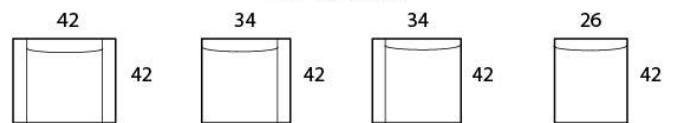

Love / RTR
Loveseat w/ Return
(Right-Arm Facing)

Love / RTL
Loveseat w/ Return
(Left-Arm Facing)

CHAISE

Chaise / 2A
2-Arm Chaise

Chaise / 1ARF
1-Arm Chaise
(Right-Arm Facing)

Chaise / 1ALF
1-Arm Chaise
(Left-Arm Facing)

Chaise / AL
Armless Chaise

BUMPER CHAISE

Bump-Chaise / RAF
1-Arm Bumper
(Right-Arm Facing)

Bum-Chaise / LAF
1-Arm Bumper
(Left-Arm Facing)

CHAIR

Chair / 2A
2-Arm Chair

Chair / RF
1-Arm Chair
(Right-Arm Facing)

Chair / LF
1-Arm Chair
(Left-Arm Facing)

Chair / AL
Armless Chair

CORNER

Corner / RW
Round Wedge

Corner / SW
Square Wedge

Corner / SN
Square Normal

OTTOMAN

Otto / SM
Small