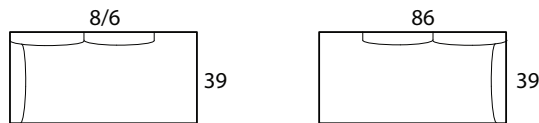

LOVESEAT

Love / 2A
2-Arm Loveseat

Love / RF
1-Arm Loveseat
(Right-Arm Facing)

Love / LF
1-Arm Loveseat
(Left-Arm Facing)

Love / AL
Armless Loveseat

Love / RTR
Loveseat w/ Return
(Right-Arm Facing)

Love / RTL
Loveseat w/ Return
(Left-Arm Facing)

CHAISE

Chaise / 2A
2-Arm Chaise

Chaise / 1ARF
1-Arm Chaise
(Right-Arm Facing)

Chaise / 1ALF
1-Arm Chaise
(Left-Arm Facing)

Chaise / AL
Armless Chaise

BUMPER CHAISE

Bump-Chaise / RAF
1-Arm Bumper
(Right-Arm Facing)

Bum -Chaise / LAF
1-Arm Bumper
(Left-Arm Facing)

CHAIR

Chair / 2A
2-Arm Chair

Chair / RF
1-Arm Chair
(Right-Arm Facing)

Chair / LF
1-Arm Chair
(Left-Arm Facing)

Chair / AL
Armless Chair

CORNER

Corner / RW
Round Wedge

Corner / SW
Square Wedge

Corner / SN
Square Normal

OTTOMAN

Otto / SM
Small

Otto / MED
Medium

Otto / L
Large

Otto / XL
Extra Large

BELLISSIMO - 42"d