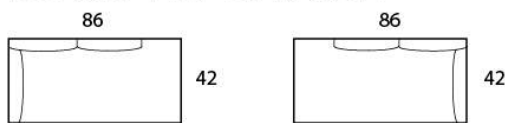

BUMPER CHAISE

Bump-Chaise / RAF
1-Arm Bumper
(Right-Arm Facing)

Bum-Chaise / LAF
1-Arm Bumper
(Left-Arm Facing)