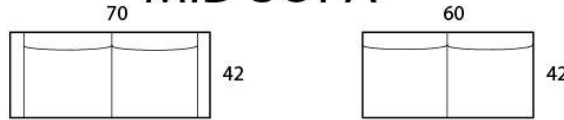

Specifications

Sofa: 88"w x 42"d x 33"h

Mid-Sofa: 76"w x 42"d x 33"h

Loveseat: 64"w x 42"d x 33"h

Chair: 42"w x 42"d x 33"h

Arm: 8"w x 26"h

Seat: 26"d x 17.5"h

*Available as a sectional in custom sizes and configurations. All dimensions are approximate.
Sofa - Bumper Chaise Sectional shown.*

Style: BELLISSIMO - #190

SOFA

Sofa / 2A
2-Arm Sofa

Sofa / RAF
1-Arm Sofa
(Right-Facing)

Sofa / LAF
1-Arm Sofa
(Left-Facing)

Sofa / Armless
Armless Sofa

Sofa / Return RAF
Sofa w/ Return
(Right-Arm Facing)

Sofa / Return LAF
Sofa w/ Return
(Left-Arm Facing)

MID SOFA

Mid / 2A
2-Arm Mid-Sofa

Mid / AL
Armless Mid-Sofa

LOVESEAT

Love / 2A
2-Arm Loveseat

Love / RF
1-Arm Loveseat
(Right-Arm Facing)

Love / LF
1-Arm Loveseat
(Left-Arm Facing)

Love / AL
Armless Loveseat