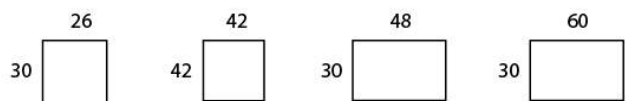

Chair / LF
1-Arm Chair
(Left-Arm Facing)

Chair / AL
Armless Chair

CORNER

Corner / RW
Round Wedge

Corner / SW
Square Wedge

Corner / SN
Square Normal

OTTOMAN

Otto / SM
Small