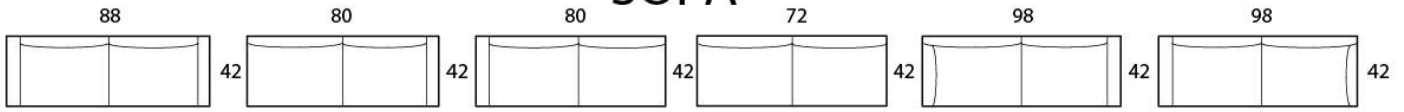

Corner / SW
Square Wedge

Corner / SN
Square Normal

OTTOMAN

Otto / SM
Small

Otto / MED
Medium

Otto / L
Large

Otto / XL
Extra Large

BELLISSIMO - 42"d

Specifications

Sofa: 88"w x 42"d x 33"h

Mid-Sofa: 76"w x 42"d x 33"h

Loveseat: 64"w x 42"d x 33"h

Chair: 42"w x 42"d x 33"h

Arm: 8"w x 26"h

Seat: 26"d x 17.5"h

*Available as a sectional in custom sizes and configurations. All dimensions are approximate.
Sofa - Bumper Chaise Sectional shown.*

Style: BELLISSIMO - #190

SOFA

Sofa / 2A
2-Arm Sofa

Sofa / RAF
1-Arm Sofa
(Right-Facing)

Sofa / LAF
1-Arm Sofa
(Left-Facing)

Sofa / Armless
Armless Sofa

Sofa / Return RAF
Sofa w/ Return
(Right-Arm Facing)

Sofa / Return LAF
Sofa w/ Return
(Left-Arm Facing)