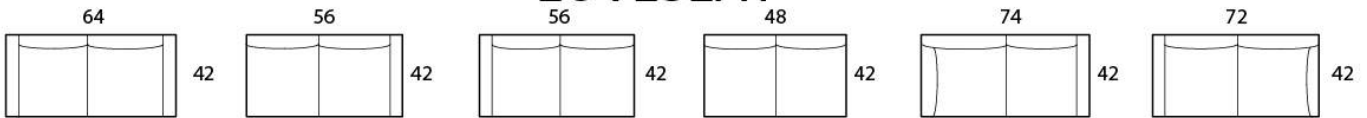

Specifications

Sofa: 88"w x 42"d x 33"h

Mid-Sofa: 76"w x 42"d x 33"h

Loveseat: 64"w x 42"d x 33"h

Chair: 42"w x 42"d x 33"h

Arm: 8"w x 26"h

Seat: 26"d x 17.5"h

*Available as a sectional in custom sizes and configurations. All dimensions are approximate.
Sofa - Bumper Chaise Sectional shown.*

Style: BELLISSIMO - #190

SOFA

Sofa / 2A
2-Arm Sofa

Sofa / RAF
1-Arm Sofa
(Right-Facing)

Sofa / LAF
1-Arm Sofa
(Left-Facing)

Sofa / Armless
Armless Sofa

Sofa / Return RAF
Sofa w/ Return
(Right-Arm Facing)

Sofa / Return LAF
Sofa w/ Return
(Left-Arm Facing)

MID SOFA

Mid / 2A
2-Arm Mid-Sofa

Mid / AL
Armless Mid-Sofa

LOVESEAT

Love / 2A
2-Arm Loveseat

Love / RF
1-Arm Loveseat
(Right-Arm Facing)

Love / LF
1-Arm Loveseat
(Left-Arm Facing)

Love / AL
Armless Loveseat