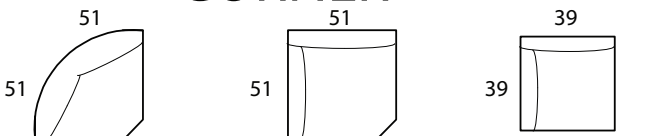

Bum -Chaise / LAF
1-Arm Bumper
(Left-Arm Facing)

CHAIR

Chair / 2A
2-Arm Chair

Chair / RF
1-Arm Chair
(Right-Arm Facing)

Chair / LF
1-Arm Chair
(Left-Arm Facing)

Chair / AL
Armless Chair

CORNER

Corner / RW
Round Wedge

Corner / SW
Square Wedge

Corner / SN
Square Normal

OTTOMAN

Otto / SM
Small

Otto / MED
Medium

Otto / L
Large

Otto / XL
Extra Large

BELLISSIMO - 42"d

Specifications

Sofa: 88"w x 42"d x 33"h

Mid-Sofa: 76"w x 42"d x 33"h

Loveseat: 64"w x 42"d x 33"h

Chair: 42"w x 42"d x 33"h

Arm: 8"w x 26"h

Seat: 26"d x 17.5"h

*Available as a sectional in custom sizes and configurations. All dimensions are approximate.
Sofa - Bumper Chaise Sectional shown.*