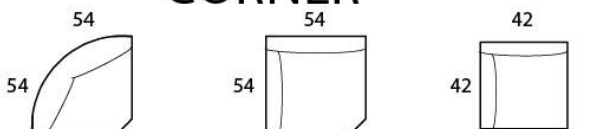

Love / RTR
Loveseat w/ Return
(Right-Arm Facing)

Love / RTL
Loveseat w/ Return
(Left-Arm Facing)

CHAISE

Chaise / 2A
2-Arm Chaise

Chaise / 1ARF
1-Arm Chaise
(Right-Arm Facing)

Chaise / 1ALF
1-Arm Chaise
(Left-Arm Facing)

Chaise / AL
Armless Chaise

BUMPER CHAISE

Bump-Chaise / RAF
1-Arm Bumper
(Right-Arm Facing)

Bum-Chaise / LAF
1-Arm Bumper
(Left-Arm Facing)

CHAIR

Chair / 2A
2-Arm Chair

Chair / RF
1-Arm Chair
(Right-Arm Facing)

Chair / LF
1-Arm Chair
(Left-Arm Facing)

Chair / AL
Armless Chair

CORNER

Corner / RW
Round Wedge

Corner / SW
Square Wedge

Corner / SN
Square Normal

OTTOMAN

Otto / SM
Small