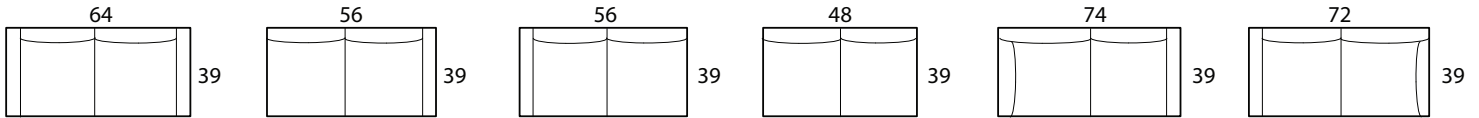

LOVESEAT

Love / 2A
2-Arm Loveseat

Love / RF
1-Arm Loveseat
(Right-Arm Facing)

Love / LF
1-Arm Loveseat
(Left-Arm Facing)

Love / AL
Armless Loveseat

Love / RTR
Loveseat w/ Return
(Right-Arm Facing)

Love / RTL
Loveseat w/ Return
(Left-Arm Facing)