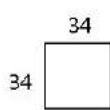

Available as a sectional in custom sizes and configurations. All dimensions are approximate.

Style: CARY - #260

SOFA

Sofa / 2A
2-Arm Sofa

MID SOFA

Mid / 2A
2-Arm Mid-Sofa

LOVESEAT

Love / 2A
2-Arm Loveseat

CHAIR

Chair / 2A
2-Arm Chair

OTTOMAN

Otto / SM
Small

Otto / MED
Medium

Otto / L
Large

Otto / XL
Extra Large