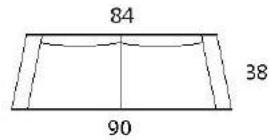

CARY

Specifications

Sofa: 90" w x 38" d x 35" h

Mid-Sofa: 72" w x 38" d x 35" h

Loveseat: 60" w x 38" d x 35" h

Chair: 34" w x 38" d x 35" h

Arm: 3.5" w x 22" h

Seat: 22" d x 19" h

Available as a sectional in custom sizes and configurations. All dimensions are approximate.

Style: CARY - #260

SOFA

Sofa / 2A
2-Arm Sofa

MID SOFA

Mid / 2A
2-Arm Mid-Sofa

LOVESEAT

Love / 2A
2-Arm Loveseat