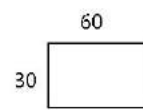

Available as a sectional in custom sizes and configurations. All dimensions are approximate.

Style: CARY - #260

SOFA

Sofa / 2A
2-Arm Sofa

MID SOFA

Mid / 2A
2-Arm Mid-Sofa

LOVESEAT

Love / 2A
2-Arm Loveseat

CHAIR

Chair / 2A
2-Arm Chair

OTTOMAN

Otto / SM
Small

Otto / MED
Medium

Otto / L
Large

Otto / XL
Extra Large