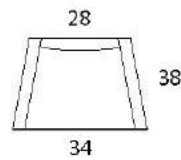

CARY

Specifications

Sofa: 90" w x 38" d x 35" h

Mid-Sofa: 72" w x 38" d x 35" h

Loveseat: 60" w x 38" d x 35" h

Chair: 34" w x 38" d x 35" h

Arm: 3.5" w x 22" h

Seat: 22" d x 19" h

Available as a sectional in custom sizes and configurations. All dimensions are approximate.

Style: CARY - #260

SOFA

Sofa / 2A
2-Arm Sofa

MID SOFA

Mid / 2A
2-Arm Mid-Sofa

LOVESEAT

Love / 2A
2-Arm Loveseat

CHAIR

Chair / 2A
2-Arm Chair

OTTOMAN

Otto / SM
Small

Otto / MED
Medium

Otto / L
Large

Otto / XL
Extra Large