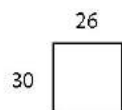

CARY

Specifications

Sofa: 90" w x 38" d x 35" h

Mid-Sofa: 72" w x 38" d x 35" h

Loveseat: 60" w x 38" d x 35" h

Chair: 34" w x 38" d x 35" h

Arm: 3.5" w x 22" h

Seat: 22" d x 19" h

Available as a sectional in custom sizes and configurations. All dimensions are approximate.

Style: CARY - #260

SOFA

Sofa / 2A
2-Arm Sofa

MID SOFA

Mid / 2A
2-Arm Mid-Sofa

LOVESEAT

Love / 2A
2-Arm Loveseat

CHAIR

Chair / 2A
2-Arm Chair

OTTOMAN

Otto / SM
Small

Otto / MED
Medium

Otto / L
Large

Otto / XL
Extra Large