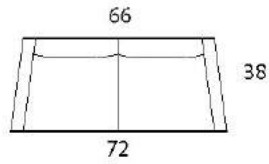

CARY

Specifications

Sofa: 90" w x 38" d x 35" h

Mid-Sofa: 72" w x 38" d x 35" h

Loveseat: 60" w x 38" d x 35" h

Chair: 34" w x 38" d x 35" h

Arm: 3.5" w x 22" h

Seat: 22" d x 19" h

Available as a sectional in custom sizes and configurations. All dimensions are approximate.

Style: CARY - #260

SOFA

Sofa / 2A
2-Arm Sofa

MID SOFA

Mid / 2A
2-Arm Mid-Sofa

LOVESEAT

Love / 2A
2-Arm Loveseat

CHAIR

Chair / 2A
2-Arm Chair

OTTOMAN

Otto / SM
Small

Otto / MED
Medium

Otto / L
Large

Otto / XL
Extra Large