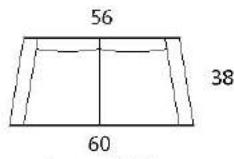

CARY

Specifications

Sofa: 90" w x 38" d x 35" h

Mid-Sofa: 72" w x 38" d x 35" h

Loveseat: 60" w x 38" d x 35" h

Chair: 34" w x 38" d x 35" h

Arm: 3.5" w x 22" h

Seat: 22" d x 19" h

Available as a sectional in custom sizes and configurations. All dimensions are approximate.

Style: CARY - #260

SOFA

Sofa / 2A
2-Arm Sofa

MID SOFA

Mid / 2A
2-Arm Mid-Sofa

LOVESEAT

Love / 2A
2-Arm Loveseat

CHAIR

Chair / 2A
2-Arm Chair

OTTOMAN

Otto / SM
Small

Otto / MED
Medium

Otto / L
Large

Otto / XL
Extra Large