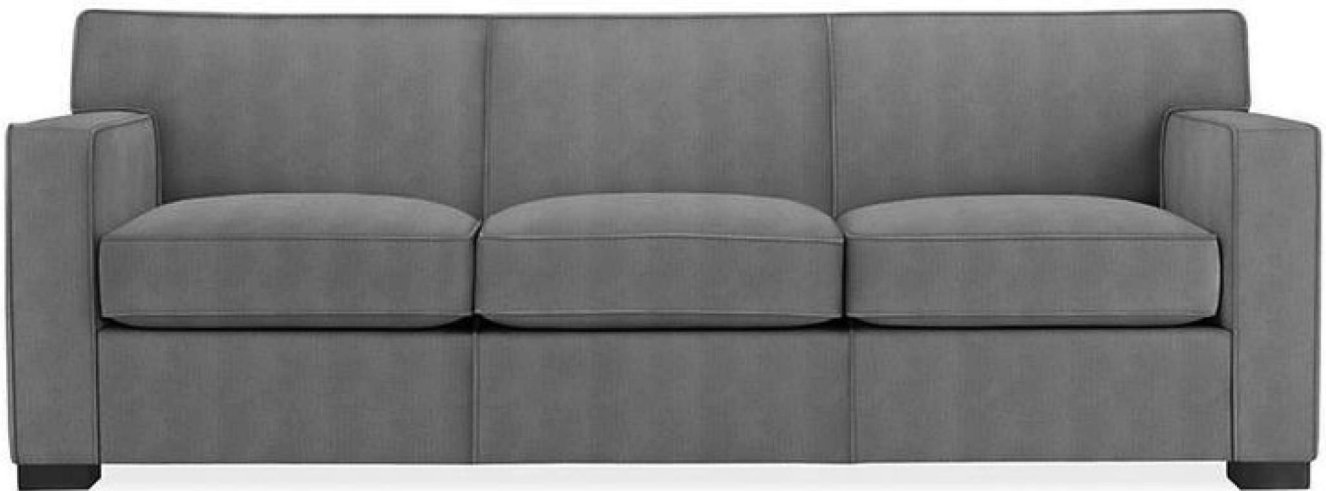

DANICA

Specifications

Sofa: 84" w x 38" d x 31" h

Mid-Sofa: 72" w x 38" d x 31" h

Loveseat: 60" w x 38" d x 31" h

Chair: 38" w x 38" d x 31" h

Arm: 6" w x 25" h

Seat: 22" d x 19" h

Available as a sectional in custom sizes and configurations. All dimensions are approximate.

Style: DANICA - #310

SOFA

*Note: This Sofa is in tightback style

MID SOFA

LOVESEAT

CHAISE

BUMPER CHAISE

CHAIR

CORNER

OTTOMAN