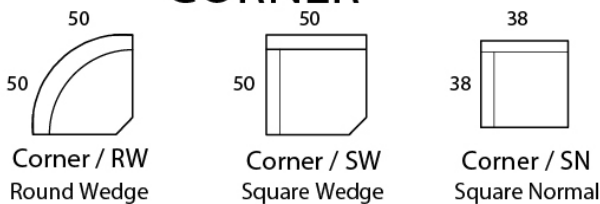

Style: DANICA - #310

SOFA

*Note: This Sofa is in tightback style

MID SOFA

LOVESEAT

CHAISE

BUMPER CHAISE

CHAIR

CORNER

OTTOMAN