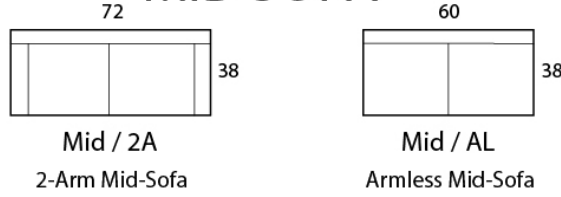

DANICA

Specifications

Sofa: 84" w x 38" d x 31" h

Mid-Sofa: 72" w x 38" d x 31" h

Loveseat: 60" w x 38" d x 31" h

Chair: 38" w x 38" d x 31" h

Arm: 6" w x 25" h

Seat: 22" d x 19" h

Available as a sectional in custom sizes and configurations. All dimensions are approximate.

Style: DANICA - #310

SOFA

*Note: This Sofa is in tightback style

MID SOFA

LOVESEAT

CHAISE

BUMPER CHAISE