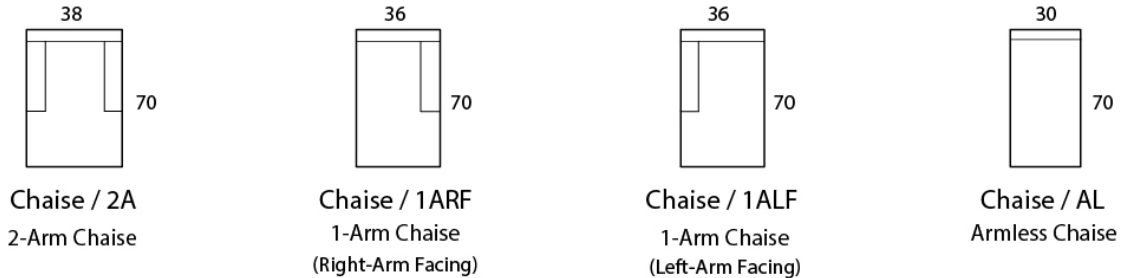

DANICA

Specifications

Sofa: 84" w x 38" d x 31" h

Mid-Sofa: 72" w x 38" d x 31" h

Loveseat: 60" w x 38" d x 31" h

Chair: 38" w x 38" d x 31" h

Arm: 6" w x 25" h

Seat: 22" d x 19" h

Available as a sectional in custom sizes and configurations. All dimensions are approximate.

Style: DANICA - #310

SOFA

*Note: This Sofa is in tightback style

MID SOFA

LOVESEAT

CHAISE

BUMPER CHAISE