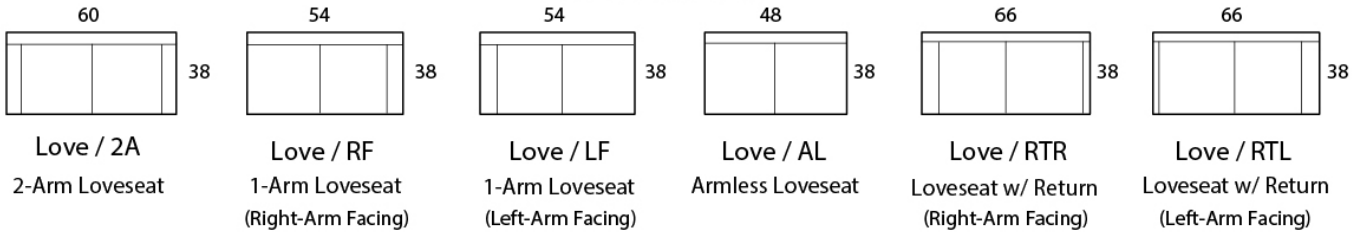

DANICA

Specifications

Sofa: 84" w x 38" d x 31" h

Mid-Sofa: 72" w x 38" d x 31" h

Loveseat: 60" w x 38" d x 31" h

Chair: 38" w x 38" d x 31" h

Arm: 6" w x 25" h

Seat: 22" d x 19" h

Available as a sectional in custom sizes and configurations. All dimensions are approximate.

Style: DANICA - #310

SOFA

*Note: This Sofa is in tightback style

MID SOFA

LOVESEAT

CHAISE

BUMPER CHAISE