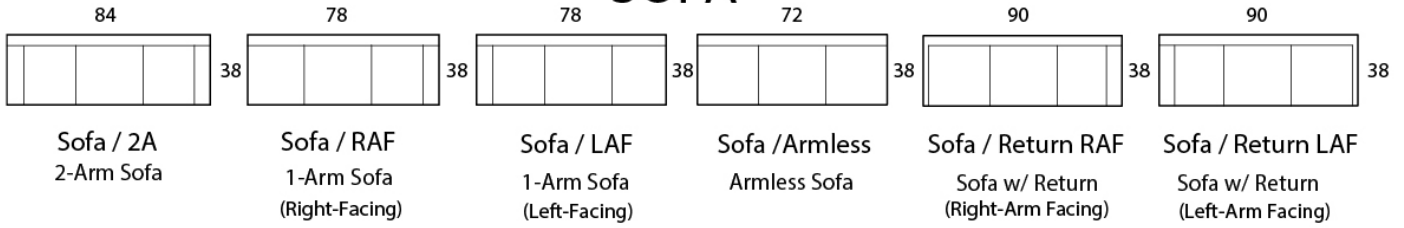

DANICA

Specifications

Sofa: 84" w x 38" d x 31" h

Mid-Sofa: 72" w x 38" d x 31" h

Loveseat: 60" w x 38" d x 31" h

Chair: 38" w x 38" d x 31" h

Arm: 6" w x 25" h

Seat: 22" d x 19" h

Available as a sectional in custom sizes and configurations. All dimensions are approximate.

Style: DANICA - #310

SOFA

*Note: This Sofa is in tightback style

MID SOFA

LOVESEAT

CHAISE

BUMPER CHAISE