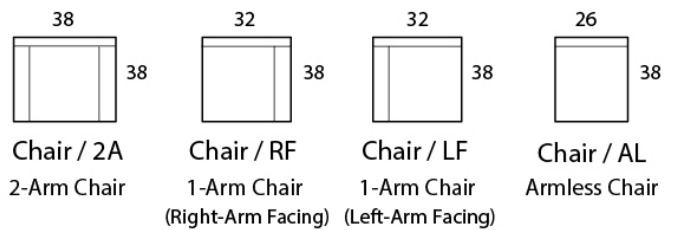

DANICA

Specifications

Sofa: 84" w x 38" d x 31" h

Mid-Sofa: 72" w x 38" d x 31" h

Loveseat: 60" w x 38" d x 31" h

Chair: 38" w x 38" d x 31" h

Arm: 6" w x 25" h

Seat: 22" d x 19" h

Available as a sectional in custom sizes and configurations. All dimensions are approximate.

Style: DANICA - #310

SOFA

*Note: This Sofa is in tightback style

MID SOFA

LOVESEAT

CHAISE

BUMPER CHAISE

CHAIR

CORNER

OTTOMAN