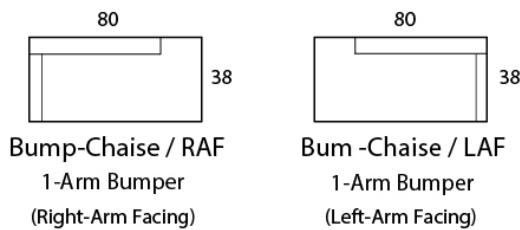

DANICA

Specifications

Sofa: 84" w x 38" d x 31" h

Mid-Sofa: 72" w x 38" d x 31" h

Loveseat: 60" w x 38" d x 31" h

Chair: 38" w x 38" d x 31" h

Arm: 6" w x 25" h

Seat: 22" d x 19" h

Available as a sectional in custom sizes and configurations. All dimensions are approximate.

Style: DANICA - #310

SOFA

*Note: This Sofa is in tightback style

MID SOFA

LOVESEAT

CHAISE

BUMPER CHAISE