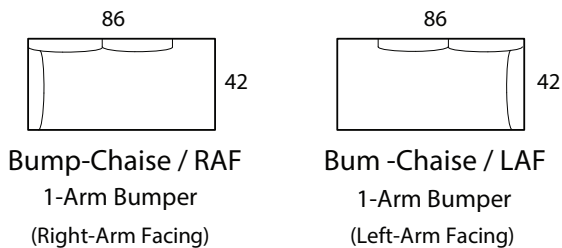

CIELO

Specifications

Sofa: 90"w x 42"d x 32"h
Mid-sofa: 78"w x 42"d x 32"h
Loveseat: 66"w x 42"d x 32"h
Chair: 44"w x 42"d x 32"h

Arm: 9"w x 26"h
Seat: 27"d x 17"h

All Dimensions Approximate

ALL ITEMS ARE AVAILABLE IN CUSTOM SIZES

Sectional shown: 1-arm sofa LF + bumper chaise RF

Style: CIELO - #280

SOFA

MID SOFA

LOVESEAT

CHAISE

BUMPER CHAISE

CHAIR