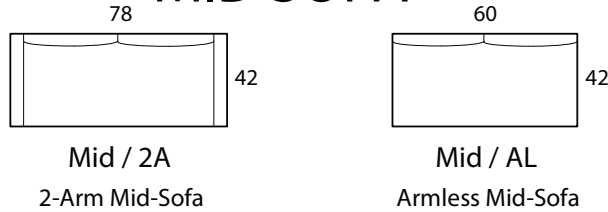

CIELO

Specifications

Sofa: 90"w x 42"d x 32"h
Mid-sofa: 78"w x 42"d x 32"h
Loveseat: 66"w x 42"d x 32"h
Chair: 44"w x 42"d x 32"h

Arm: 9"w x 26"h
Seat: 27"d x 17"h

All Dimensions Approximate

ALL ITEMS ARE AVAILABLE IN CUSTOM SIZES

Sectional shown: 1-arm sofa LF + bumper chaise RF

Style: CIELO - #280

SOFA

MID SOFA

LOVESEAT

CHAISE

BUMPER CHAISE

CHAIR