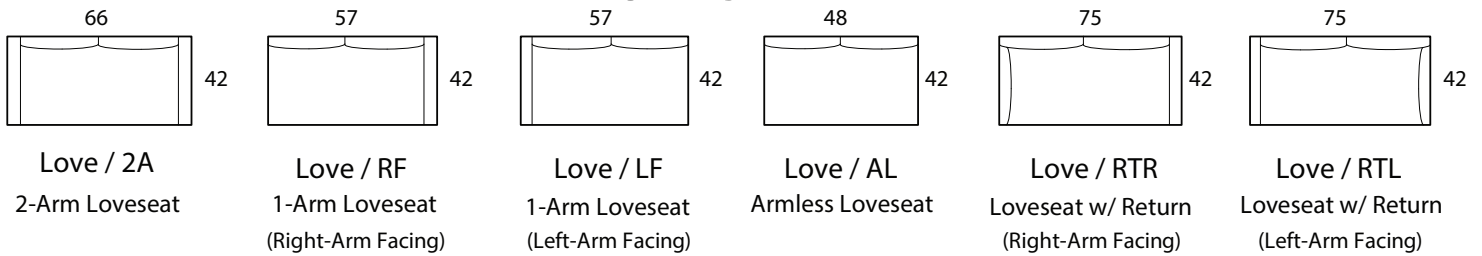

CIELO

Specifications

Sofa: 90"w x 42"d x 32"h
Mid-sofa: 78"w x 42"d x 32"h
Loveseat: 66"w x 42"d x 32"h
Chair: 44"w x 42"d x 32"h

Arm: 9"w x 26"h
Seat: 27"d x 17"h

All Dimensions Approximate

ALL ITEMS ARE AVAILABLE IN CUSTOM SIZES

Sectional shown: 1-arm sofa LF + bumper chaise RF

Style: CIELO - #280

SOFA

MID SOFA

LOVESEAT

CHAISE

BUMPER CHAISE

CHAIR