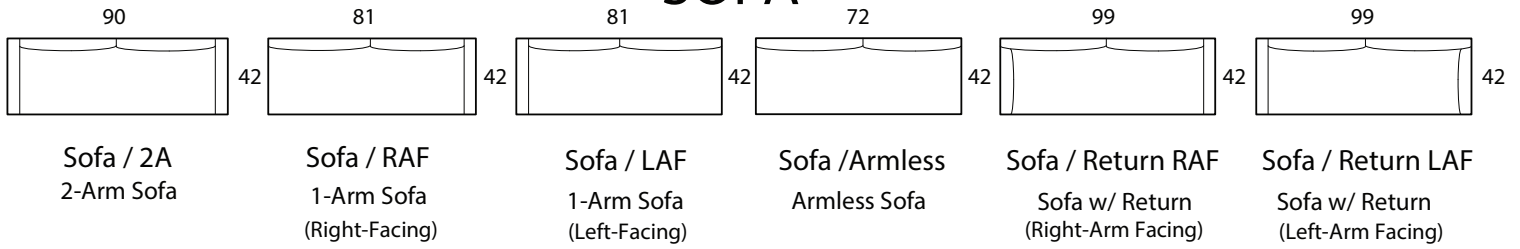

CIELO

Specifications

Sofa: 90"w x 42"d x 32"h
Mid-sofa: 78"w x 42"d x 32"h
Loveseat: 66"w x 42"d x 32"h
Chair: 44"w x 42"d x 32"h

Arm: 9"w x 26"h
Seat: 27"d x 17"h

All Dimensions Approximate

ALL ITEMS ARE AVAILABLE IN CUSTOM SIZES

Sectional shown: 1-arm sofa LF + bumper chaise RF

Style: CIELO - #280

SOFA

MID SOFA

LOVESEAT

CHAISE

BUMPER CHAISE

CHAIR