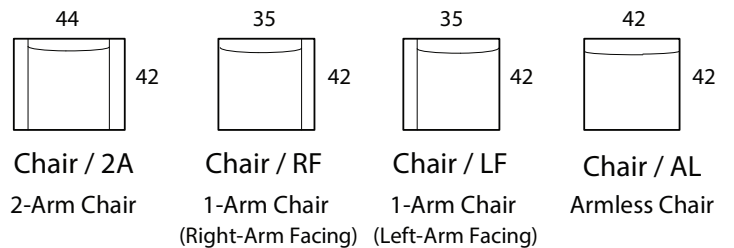

CIELO

Specifications

Sofa: 90"w x 42"d x 32"h
Mid-sofa: 78"w x 42"d x 32"h
Loveseat: 66"w x 42"d x 32"h
Chair: 44"w x 42"d x 32"h

Arm: 9"w x 26"h
Seat: 27"d x 17"h

All Dimensions Approximate

ALL ITEMS ARE AVAILABLE IN CUSTOM SIZES

Sectional shown: 1-arm sofa LF + bumper chaise RF

Style: CIELO - #280

SOFA

MID SOFA

LOVESEAT

CHAISE

BUMPER CHAISE

CHAIR

CORNER

OTTOMAN