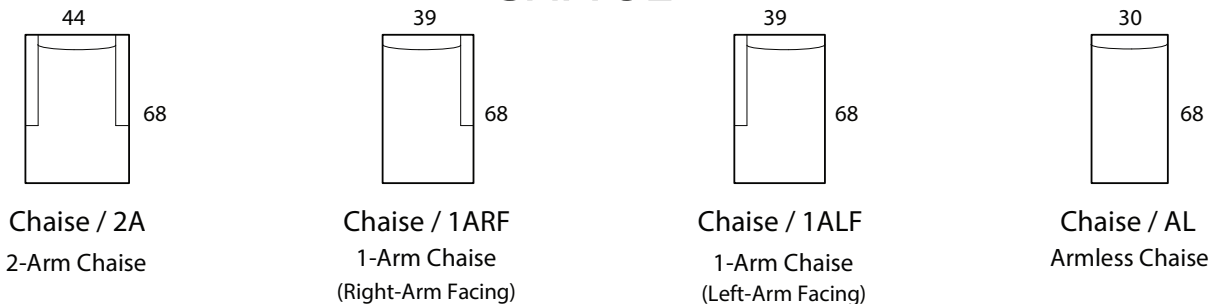

CIELO

Specifications

Sofa: 90"w x 42"d x 32"h
Mid-sofa: 78"w x 42"d x 32"h
Loveseat: 66"w x 42"d x 32"h
Chair: 44"w x 42"d x 32"h

Arm: 9"w x 26"h
Seat: 27"d x 17"h

All Dimensions Approximate

ALL ITEMS ARE AVAILABLE IN CUSTOM SIZES

Sectional shown: 1-arm sofa LF + bumper chaise RF

Style: CIELO - #280

SOFA

MID SOFA

LOVESEAT

CHAISE

BUMPER CHAISE

CHAIR