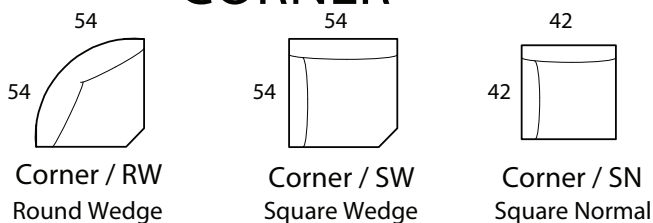

Style: CIELO - #280

SOFA

MID SOFA

LOVESEAT

CHAISE

BUMPER CHAISE

CHAIR

CORNER

OTTOMAN