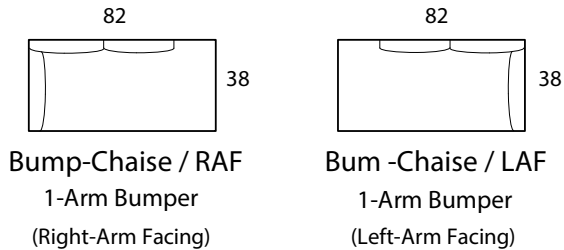

BUMPER CHAISE