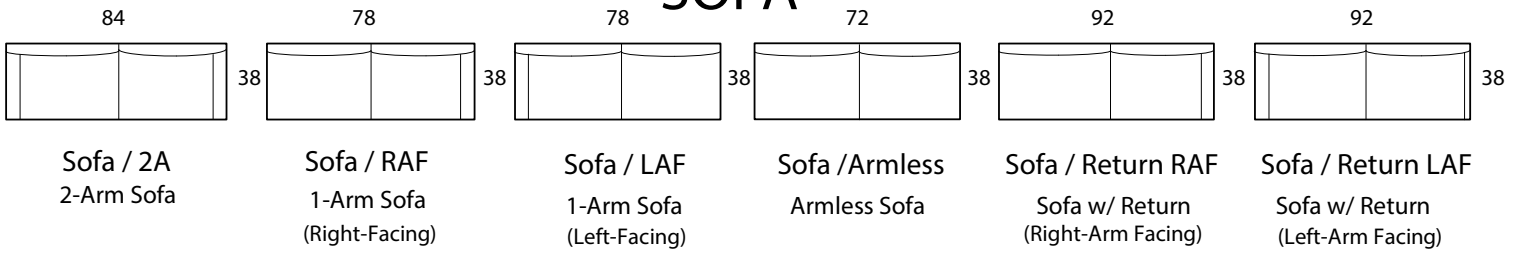

Style: MAYFAIR - #450

SOFA