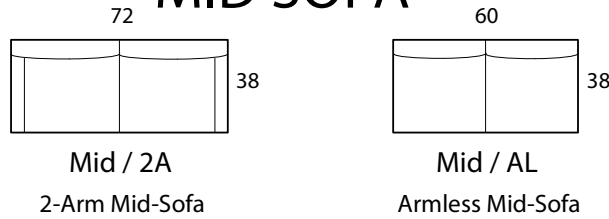

Style: MAYFAIR - #450

SOFA

MID SOFA

LOVESEAT

CHAISE

BUMPER CHAISE

CHAIR

CORNER

OTTOMAN