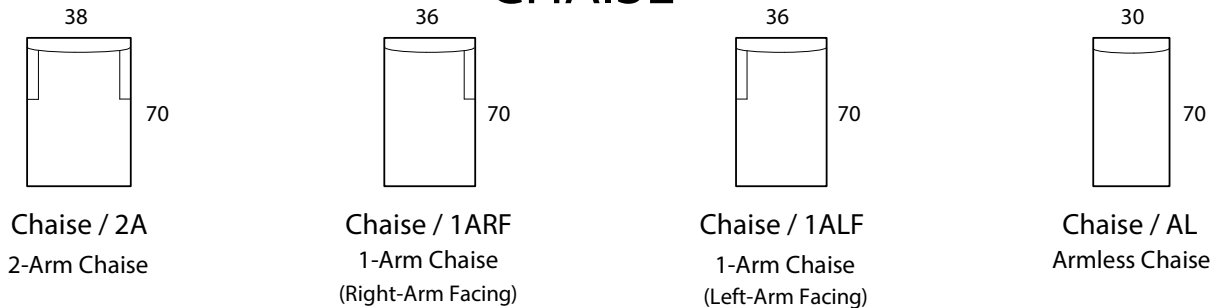

Style: MAYFAIR - #450

SOFA

MID SOFA

LOVESEAT

CHAISE

BUMPER CHAISE

CHAIR

CORNER

OTTOMAN