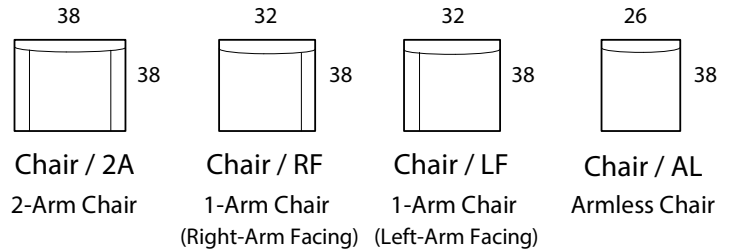

Style: MAYFAIR - #450

SOFA

MID SOFA

LOVESEAT

CHAISE

BUMPER CHAISE

CHAIR

CORNER

OTTOMAN