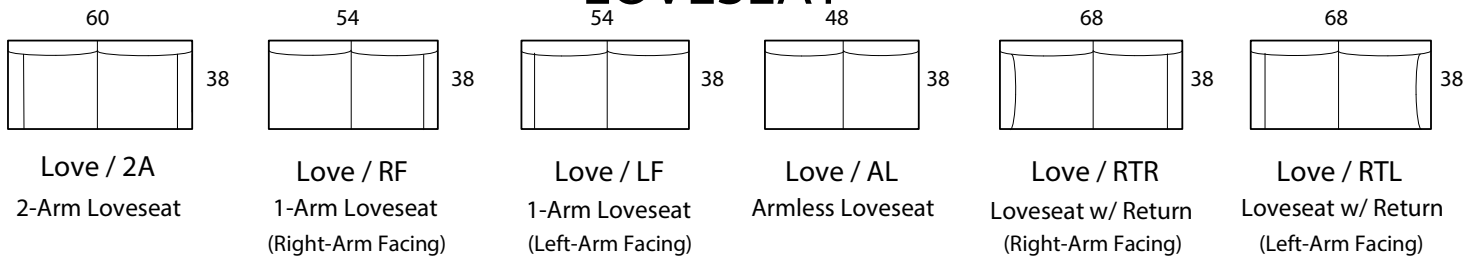

Style: MAYFAIR - #450

SOFA

MID SOFA

LOVESEAT

CHAISE

BUMPER CHAISE

CHAIR

CORNER

OTTOMAN