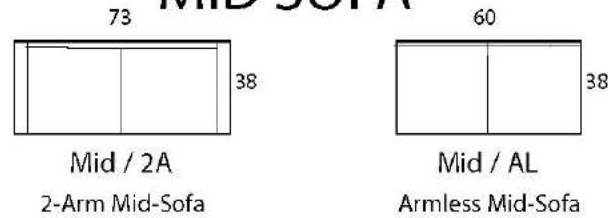

Specifications

Sofa: 85" w x 38" d x 34" h

Mid-Sofa: 73" w x 38" d x 34" h

Loveseat: 61" w x 38" d x 34" h

Chair: 39" w x 38" d x 34" h

Arm: 6" w x 24.5" h

Seat: 23" d x 19" h

Available as a sectional in custom sizes and configurations. All dimensions are approximate. With Nail trim. Fitted back pillow version also available.

**Shown with accent pillows, not included with standard order, may be added at additional cost.*

Style: MARSDALE 1 - #430 / MARSDALE 2 - #435

SOFA

Masdale 1 - with nail trim

MID SOFA

LOVESEAT

CHAISE

BUMPER CHAISE