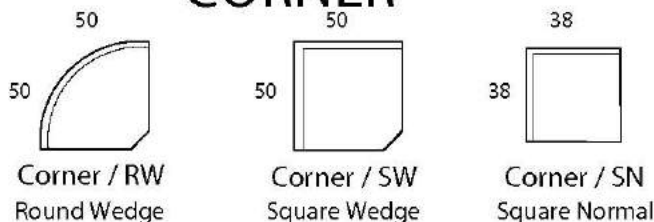

Style: MARSDALE 1 - #430 / MARSDALE 2 - #435

SOFA

Masdale 1 - with nail trim

MID SOFA

LOVESEAT

CHAISE

BUMPER CHAISE

CHAIR

CORNER

OTTOMAN