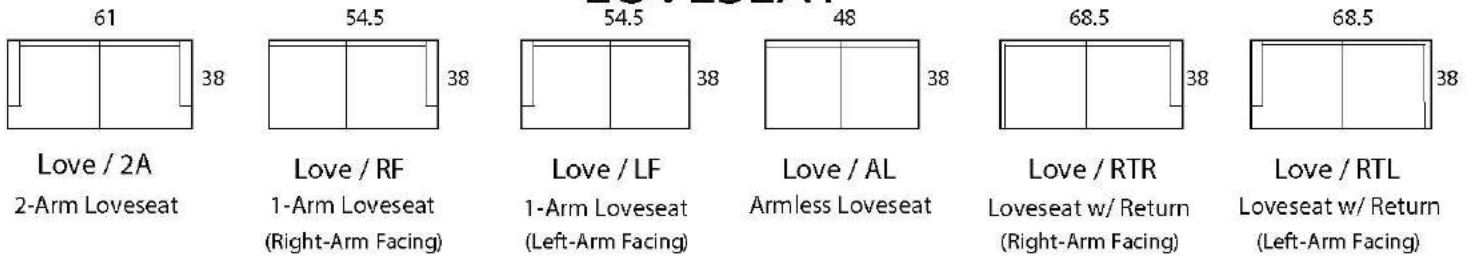

Specifications

Sofa: 85" w x 38" d x 34" h

Mid-Sofa: 73" w x 38" d x 34" h

Loveseat: 61" w x 38" d x 34" h

Chair: 39" w x 38" d x 34" h

Arm: 6" w x 24.5" h

Seat: 23" d x 19" h

Available as a sectional in custom sizes and configurations. All dimensions are approximate. With Nail trim. Fitted back pillow version also available.

**Shown with accent pillows, not included with standard order, may be added at additional cost.*

Style: MARSDALE 1 - #430 / MARSDALE 2 - #435

SOFA

Masdale 1 - with nail trim

MID SOFA

LOVESEAT

CHAISE

BUMPER CHAISE

CHAIR

CORNER

OTTOMAN