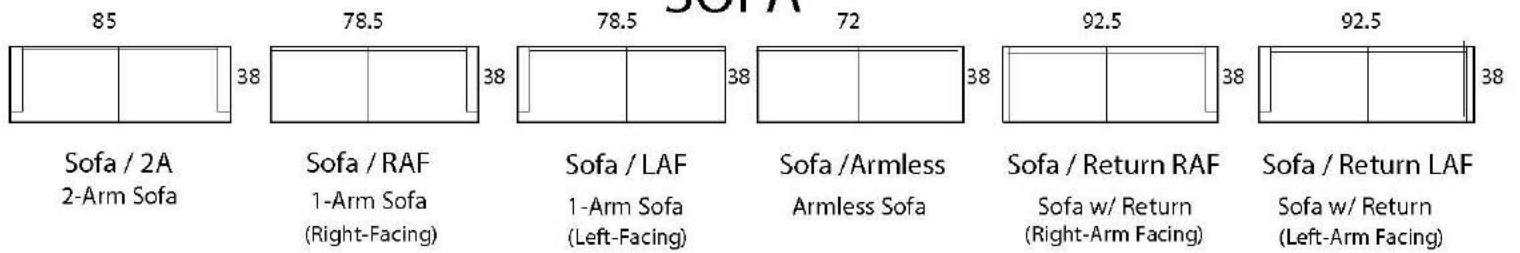

Specifications

Sofa: 85" w x 38" d x 34" h

Mid-Sofa: 73" w x 38" d x 34" h

Loveseat: 61" w x 38" d x 34" h

Chair: 39" w x 38" d x 34" h

Arm: 6" w x 24.5" h

Seat: 23" d x 19" h

Available as a sectional in custom sizes and configurations. All dimensions are approximate. With Nail trim. Fitted back pillow version also available.

**Shown with accent pillows, not included with standard order, may be added at additional cost.*

Style: MARSDALE 1 - #430 / MARSDALE 2 - #435

SOFA

Masdale 1 - with nail trim

MID SOFA

LOVESEAT

CHAISE

BUMPER CHAISE