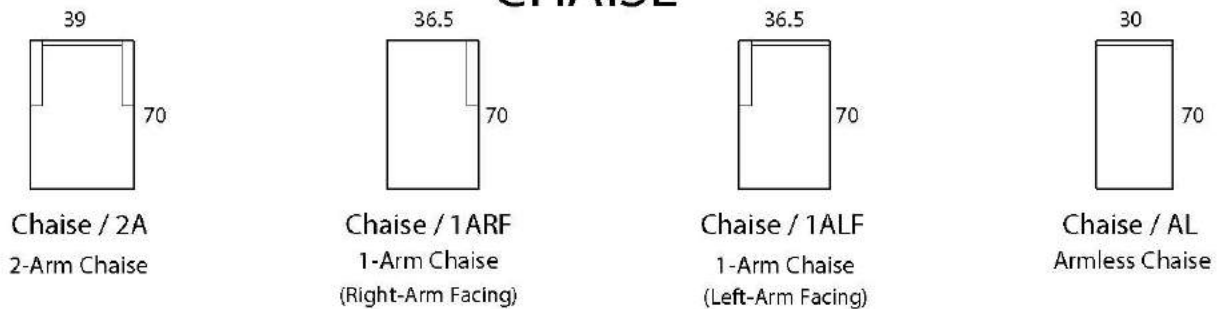

Specifications

Sofa: 85" w x 38" d x 34" h

Mid-Sofa: 73" w x 38" d x 34" h

Loveseat: 61" w x 38" d x 34" h

Chair: 39" w x 38" d x 34" h

Arm: 6" w x 24.5" h

Seat: 23" d x 19" h

Available as a sectional in custom sizes and configurations. All dimensions are approximate. With Nail trim. Fitted back pillow version also available.

**Shown with accent pillows, not included with standard order, may be added at additional cost.*

Style: MARSDALE 1 - #430 / MARSDALE 2 - #435

SOFA

Masdale 1 - with nail trim

MID SOFA

LOVESEAT

CHAISE

BUMPER CHAISE