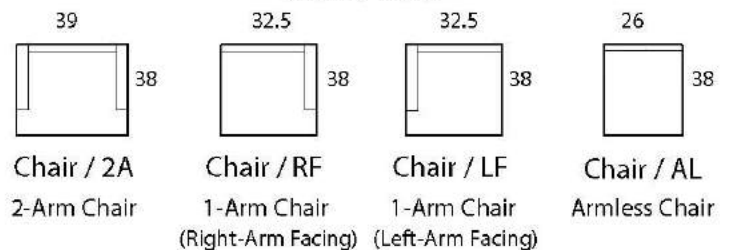

Specifications

Sofa: 85" w x 38" d x 34" h

Mid-Sofa: 73" w x 38" d x 34" h

Loveseat: 61" w x 38" d x 34" h

Chair: 39" w x 38" d x 34" h

Arm: 6" w x 24.5" h

Seat: 23" d x 19" h

Available as a sectional in custom sizes and configurations. All dimensions are approximate. With Nail trim. Fitted back pillow version also available.

**Shown with accent pillows, not included with standard order, may be added at additional cost.*

Style: MARSDALE 1 - #430 / MARSDALE 2 - #435

SOFA

Masdale 1 - with nail trim

MID SOFA

LOVESEAT

CHAISE

BUMPER CHAISE

CHAIR

CORNER

OTTOMAN