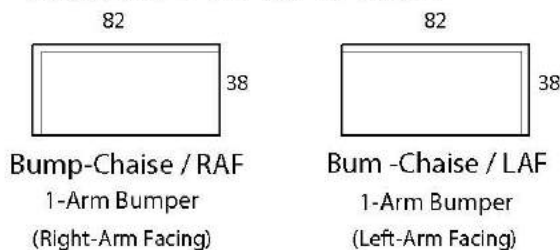

Specifications

Sofa: 85" w x 38" d x 34" h

Mid-Sofa: 73" w x 38" d x 34" h

Loveseat: 61" w x 38" d x 34" h

Chair: 39" w x 38" d x 34" h

Arm: 6" w x 24.5" h

Seat: 23" d x 19" h

Available as a sectional in custom sizes and configurations. All dimensions are approximate. With Nail trim. Fitted back pillow version also available.

**Shown with accent pillows, not included with standard order, may be added at additional cost.*

Style: MARSDALE 1 - #430 / MARSDALE 2 - #435

SOFA

Masdale 1 - with nail trim

MID SOFA

LOVESEAT

CHAISE

BUMPER CHAISE