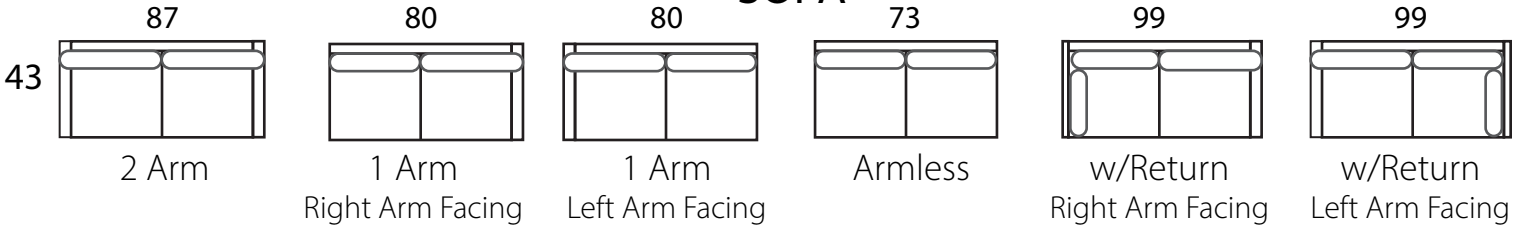

CARLSBAD 43"

SOFA