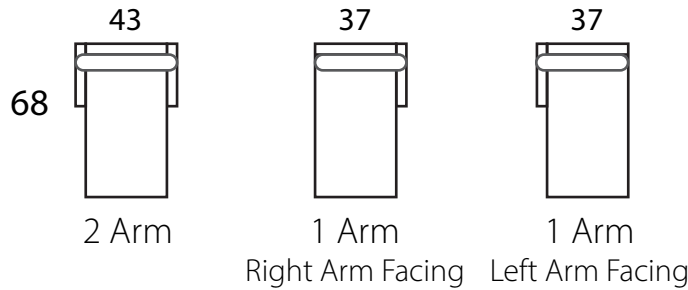

CARLSBAD 43"

Specifications

Sofa: 87"w x 43"d x 37"h
Mid-sofa: 74"w x 43"d x 37"h
Loveseat: 63"w x 43"d x 37"h
Chair: 43"w x 43"d x 37"h

Arm: 7.5"w x 26"h
Seat: 25"d x 18.5"h

*All Dimensions Approximate
ALL ITEMS ARE AVAILABLE IN CUSTOM SIZES*

CARLSBAD 43"

SOFA

MID SOFA

LOVESEAT

CHAISE

BUMPER CHAISE

CHAIR

CORNER

OTTOMAN

CARLSBAD 40"

DIMENSIONS:

Sofa / 2 arm:	87"d x 40"d x 37"h	Arm:	7.5"w x 26"h
Mid Sofa / 2 arm:	74"d x 40"d x 37"h	Seat:	22"d x 18.5"h
Loveseat / 2 arm:	63"d x 40"d x 37"h		
Chair / 2 arm:	40"d x 40"d x 37"h		

All dimensions approximate within 1 inch.

CARLSBAD 40"

SOFA

MID SOFA

LOVESEAT

CHAISE

BUMPER CHAISE

CHAIR