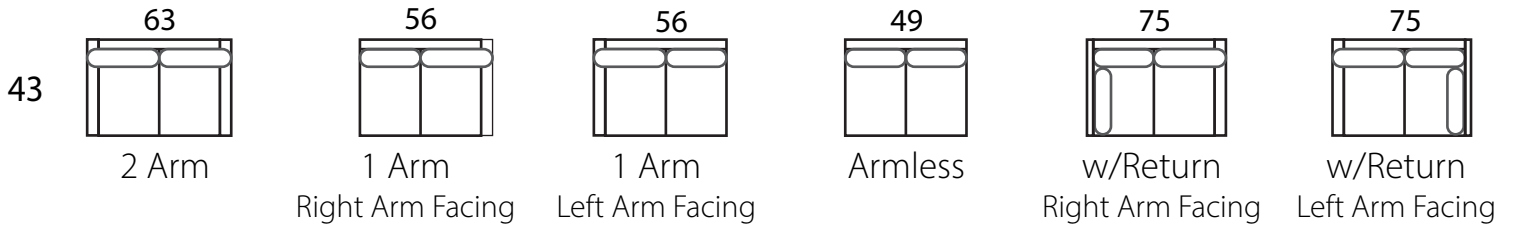

CARLSBAD 43"

Specifications

Sofa: 87"w x 43"d x 37"h
Mid-sofa: 74"w x 43"d x 37"h
Loveseat: 63"w x 43"d x 37"h
Chair: 43"w x 43"d x 37"h

Arm: 7.5"w x 26"h
Seat: 25"d x 18.5"h

*All Dimensions Approximate
ALL ITEMS ARE AVAILABLE IN CUSTOM SIZES*

CARLSBAD 43"

SOFA

MID SOFA

LOVESEAT

CHAISE

BUMPER CHAISE

CHAIR

CORNER

OTTOMAN

CARLSBAD 40"

DIMENSIONS:

Sofa / 2 arm:	87"d x 40"d x 37"h	Arm:	7.5"w x 26"h
Mid Sofa / 2 arm:	74"d x 40"d x 37"h	Seat:	22"d x 18.5"h
Loveseat / 2 arm:	63"d x 40"d x 37"h		
Chair / 2 arm:	40"d x 40"d x 37"h		