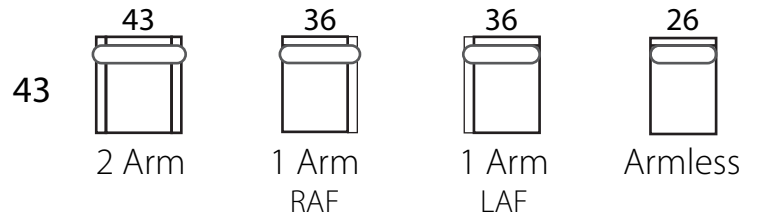

CARLSBAD 43"

Specifications

Sofa: 87"w x 43"d x 37"h
Mid-sofa: 74"w x 43"d x 37"h
Loveseat: 63"w x 43"d x 37"h
Chair: 43"w x 43"d x 37"h

Arm: 7.5"w x 26"h
Seat: 25"d x 18.5"h

*All Dimensions Approximate
ALL ITEMS ARE AVAILABLE IN CUSTOM SIZES*

CARLSBAD 43"

SOFA

MID SOFA

LOVESEAT

CHAISE

BUMPER CHAISE

CHAIR

CORNER

OTTOMAN

CARLSBAD 40"

DIMENSIONS:

Sofa / 2 arm:	87"d x 40"d x 37"h	Arm:	7.5"w x 26"h
Mid Sofa / 2 arm:	74"d x 40"d x 37"h	Seat:	22"d x 18.5"h
Loveseat / 2 arm:	63"d x 40"d x 37"h		
Chair / 2 arm:	40"d x 40"d x 37"h		