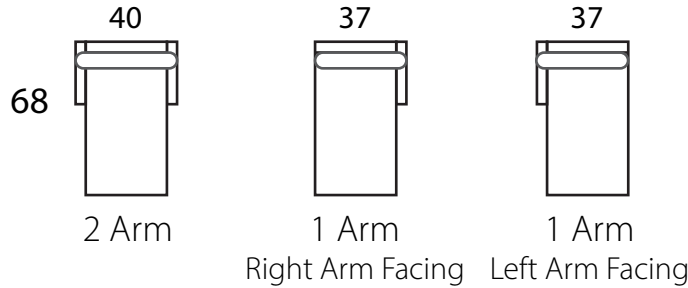

OTTOMAN

CARLSBAD 40"

DIMENSIONS:

Sofa / 2 arm:	87"d x 40"d x 37"h	Arm:	7.5"w x 26"h
Mid Sofa / 2 arm:	74"d x 40"d x 37"h	Seat:	22"d x 18.5"h
Loveseat / 2 arm:	63"d x 40"d x 37"h		
Chair / 2 arm:	40"d x 40"d x 37"h		

All dimensions approximate within 1 inch.

CARLSBAD 40"

SOFA

MID SOFA

LOVESEAT

CHAISE

BUMPER CHAISE

CHAIR