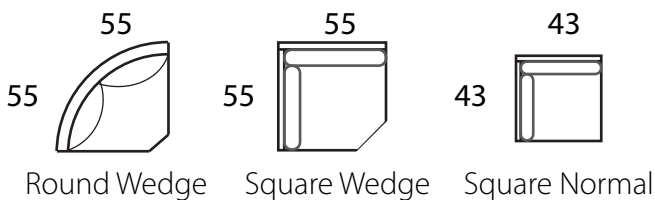

CARLSBAD 43"

Specifications

Sofa: 87"w x 43"d x 37"h
Mid-sofa: 74"w x 43"d x 37"h
Loveseat: 63"w x 43"d x 37"h
Chair: 43"w x 43"d x 37"h

Arm: 7.5"w x 26"h
Seat: 25"d x 18.5"h

*All Dimensions Approximate
ALL ITEMS ARE AVAILABLE IN CUSTOM SIZES*

CARLSBAD 43"

SOFA

MID SOFA

LOVESEAT

CHAISE

BUMPER CHAISE

CHAIR

CORNER

OTTOMAN

CARLSBAD 40"

DIMENSIONS:

Sofa / 2 arm:	87"d x 40"d x 37"h	Arm:	7.5"w x 26"h
Mid Sofa / 2 arm:	74"d x 40"d x 37"h	Seat:	22"d x 18.5"h
Loveseat / 2 arm:	63"d x 40"d x 37"h		
Chair / 2 arm:	40"d x 40"d x 37"h		

All dimensions approximate within 1 inch.

CARLSBAD 40"

SOFA

MID SOFA

LOVESEAT

CHAISE

BUMPER CHAISE

CHAIR