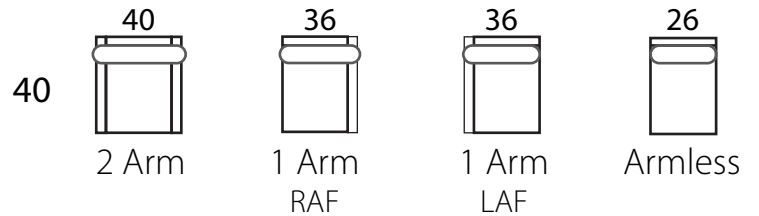

OTTOMAN

CARLSBAD 40"

DIMENSIONS:

Sofa / 2 arm:	87"d x 40"d x 37"h	Arm:	7.5"w x 26"h
Mid Sofa / 2 arm:	74"d x 40"d x 37"h	Seat:	22"d x 18.5"h
Loveseat / 2 arm:	63"d x 40"d x 37"h		
Chair / 2 arm:	40"d x 40"d x 37"h		

All dimensions approximate within 1 inch.

CARLSBAD 40"

SOFA

MID SOFA

LOVESEAT

CHAISE

BUMPER CHAISE

CHAIR