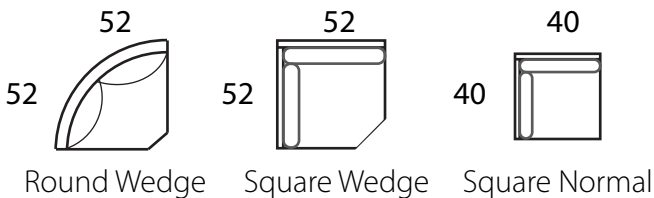

CARLSBAD 40"

SOFA

MID SOFA

LOVESEAT

CHAISE

BUMPER CHAISE

CHAIR

CORNER

OTTOMAN