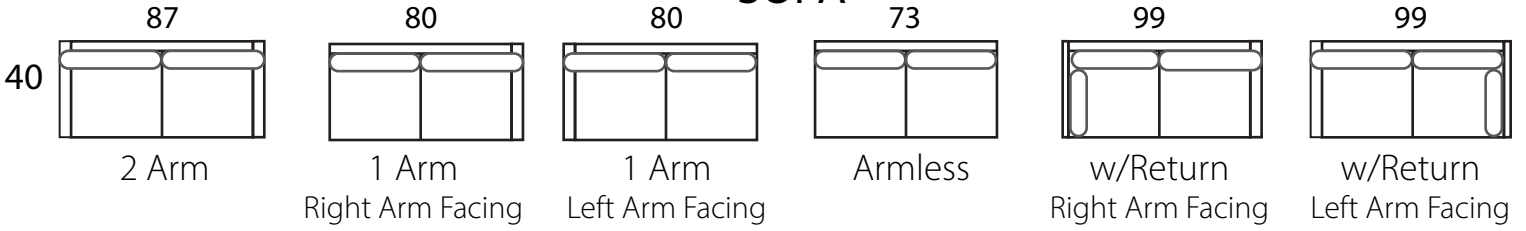

CARLSBAD 40"

SOFA