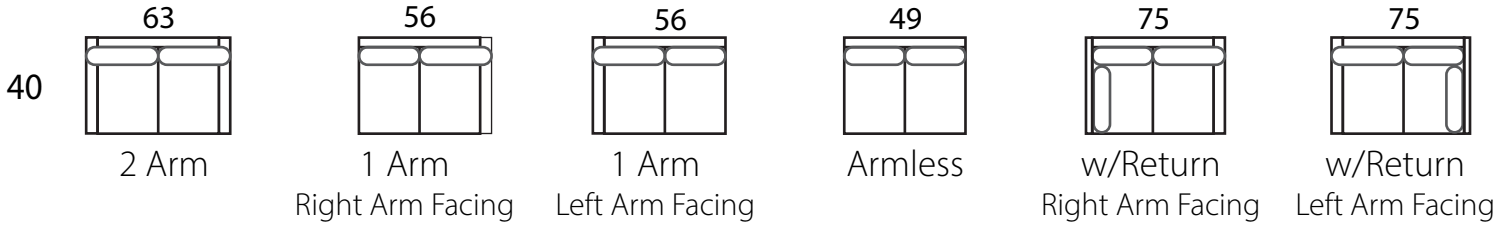

OTTOMAN

CARLSBAD 40"

DIMENSIONS:

Sofa / 2 arm:	87"d x 40"d x 37"h	Arm:	7.5"w x 26"h
Mid Sofa / 2 arm:	74"d x 40"d x 37"h	Seat:	22"d x 18.5"h
Loveseat / 2 arm:	63"d x 40"d x 37"h		
Chair / 2 arm:	40"d x 40"d x 37"h		

All dimensions approximate within 1 inch.

CARLSBAD 40"

SOFA

MID SOFA

LOVESEAT

CHAISE

BUMPER CHAISE

CHAIR