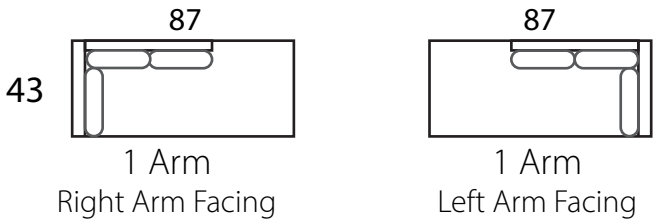

CARLSBAD 43"

Specifications

Sofa: 87"w x 43"d x 37"h
Mid-sofa: 74"w x 43"d x 37"h
Loveseat: 63"w x 43"d x 37"h
Chair: 43"w x 43"d x 37"h

Arm: 7.5"w x 26"h
Seat: 25"d x 18.5"h

*All Dimensions Approximate
ALL ITEMS ARE AVAILABLE IN CUSTOM SIZES*

CARLSBAD 43"

SOFA

MID SOFA

LOVESEAT

CHAISE

BUMPER CHAISE

CHAIR

CORNER

OTTOMAN

CARLSBAD 40"

DIMENSIONS:

Sofa / 2 arm:	87"d x 40"d x 37"h	Arm:	7.5"w x 26"h
Mid Sofa / 2 arm:	74"d x 40"d x 37"h	Seat:	22"d x 18.5"h
Loveseat / 2 arm:	63"d x 40"d x 37"h		
Chair / 2 arm:	40"d x 40"d x 37"h		

All dimensions approximate within 1 inch.

CARLSBAD 40"

SOFA

MID SOFA

LOVESEAT

CHAISE

BUMPER CHAISE

CHAIR