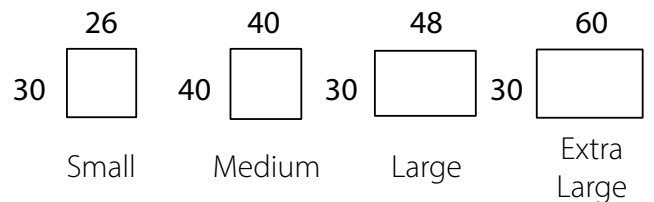

CARLSBAD 43"

Specifications

Sofa: 87"w x 43"d x 37"h
Mid-sofa: 74"w x 43"d x 37"h
Loveseat: 63"w x 43"d x 37"h
Chair: 43"w x 43"d x 37"h

Arm: 7.5"w x 26"h
Seat: 25"d x 18.5"h

*All Dimensions Approximate
ALL ITEMS ARE AVAILABLE IN CUSTOM SIZES*

CARLSBAD 43"

SOFA

MID SOFA

LOVESEAT

CHAISE

BUMPER CHAISE

CHAIR

CORNER

OTTOMAN

CARLSBAD 40"

DIMENSIONS:

Sofa / 2 arm:	87"d x 40"d x 37"h	Arm:	7.5"w x 26"h
Mid Sofa / 2 arm:	74"d x 40"d x 37"h	Seat:	22"d x 18.5"h
Loveseat / 2 arm:	63"d x 40"d x 37"h		
Chair / 2 arm:	40"d x 40"d x 37"h		