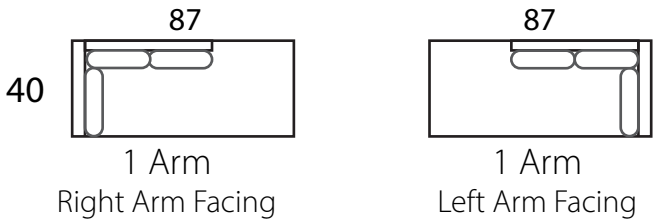

OTTOMAN

CARLSBAD 40"

DIMENSIONS:

Sofa / 2 arm:	87"d x 40"d x 37"h	Arm:	7.5"w x 26"h
Mid Sofa / 2 arm:	74"d x 40"d x 37"h	Seat:	22"d x 18.5"h
Loveseat / 2 arm:	63"d x 40"d x 37"h		
Chair / 2 arm:	40"d x 40"d x 37"h		

All dimensions approximate within 1 inch.

CARLSBAD 40"

SOFA

MID SOFA

LOVESEAT

CHAISE

BUMPER CHAISE

CHAIR