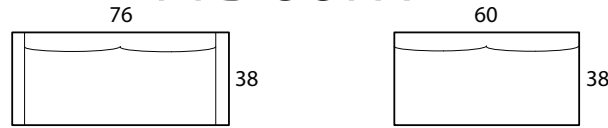

## Specifications

**Sofa:** 88"w x 38"d x 30"h

**Mid-Sofa:** 76"w x 38"d x 30"h

**Loveseat:** 64"w x 38"d x 30"h

**Chair:** 42"w x 38"d x 30"h

**Arm:** 8"w x 21"h

**Seat:** 22"d x 18"h

*Available as a sectional in custom sizes and configurations. All dimensions are approximate.*

# SOFA

Sofa / 2A  
2-Arm Sofa

Sofa / RAF  
1-Arm Sofa  
(Right-Facing)

Sofa / LAF  
1-Arm Sofa  
(Left-Facing)

Sofa / Armless  
Armless Sofa

Sofa / Return RAF  
Sofa w/ Return  
(Right-Arm Facing)

Sofa / Return LAF  
Sofa w/ Return  
(Left-Arm Facing)

# MID SOFA

Mid / 2A  
2-Arm Mid-Sofa

Mid / AL  
Armless Mid-Sofa