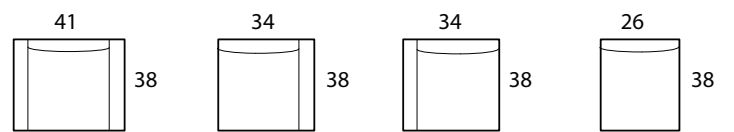

CHAIR

Chair / 2A
2-Arm Chair

Chair / RF
1-Arm Chair
(Right-Arm Facing)

Chair / LF
1-Arm Chair
(Left-Arm Facing)

Chair / AL
Armless Chair