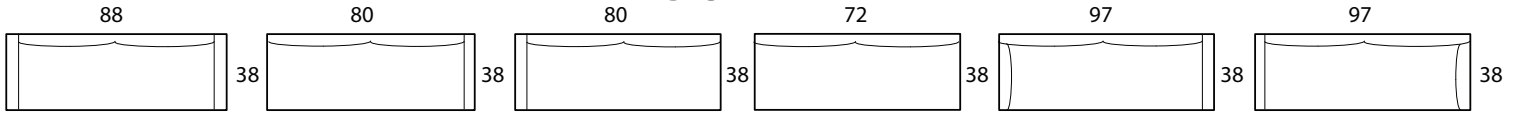

Style: MONTENEGRO - 38"

SOFA

Sofa / 2A
2-Arm Sofa

Sofa / RAF
1-Arm Sofa
(Right-Facing)

Sofa / LAF
1-Arm Sofa
(Left-Facing)

Sofa / Armless
Armless Sofa

Sofa / Return RAF
Sofa w/ Return
(Right-Arm Facing)

Sofa / Return LAF
Sofa w/ Return
(Left-Arm Facing)