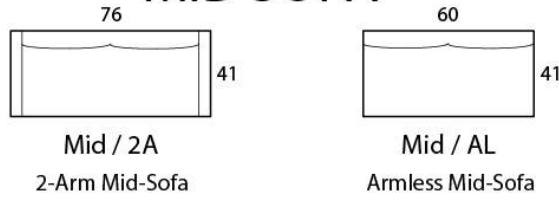

Style: MONTENEGRO - 41" - #480

SOFA

MID SOFA

LOVESEAT

CHAISE

BUMPER CHAISE

CHAIR

CORNER

OTTOMAN