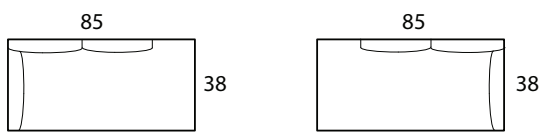

BUMPER CHAISE

Bump-Chaise / RAF
1-Arm Bumper
(Right-Arm Facing)

Bum -Chaise / LAF
1-Arm Bumper
(Left-Arm Facing)