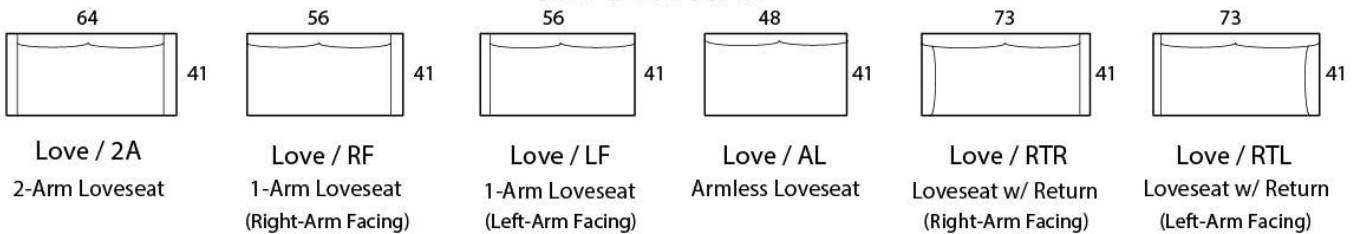

Style: MONTENEGRO - 41" - #480

SOFA

MID SOFA

LOVESEAT

CHAISE

BUMPER CHAISE

CHAIR

CORNER

OTTOMAN