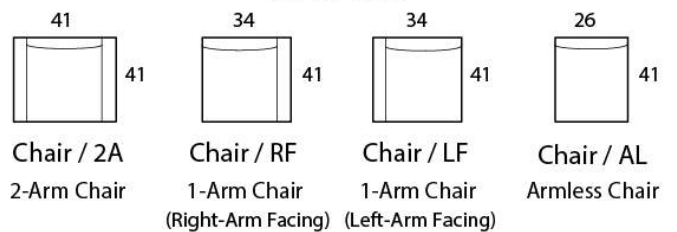

Style: MONTENEGRO - 41" - #480

SOFA

MID SOFA

LOVESEAT

CHAISE

BUMPER CHAISE

CHAIR

CORNER

OTTOMAN