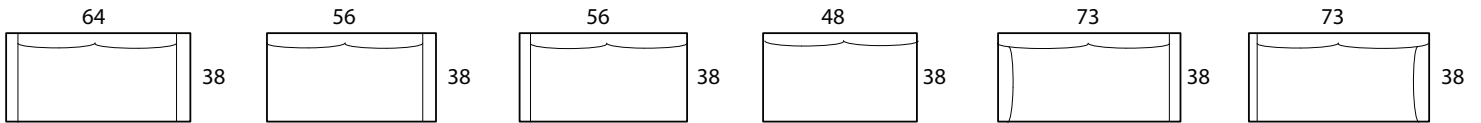

LOVESEAT

Love / 2A
2-Arm Loveseat

Love / RF
1-Arm Loveseat
(Right-Arm Facing)

Love / LF
1-Arm Loveseat
(Left-Arm Facing)

Love / AL
Armless Loveseat

Love / RTR
Loveseat w/ Return
(Right-Arm Facing)

Love / RTL
Loveseat w/ Return
(Left-Arm Facing)