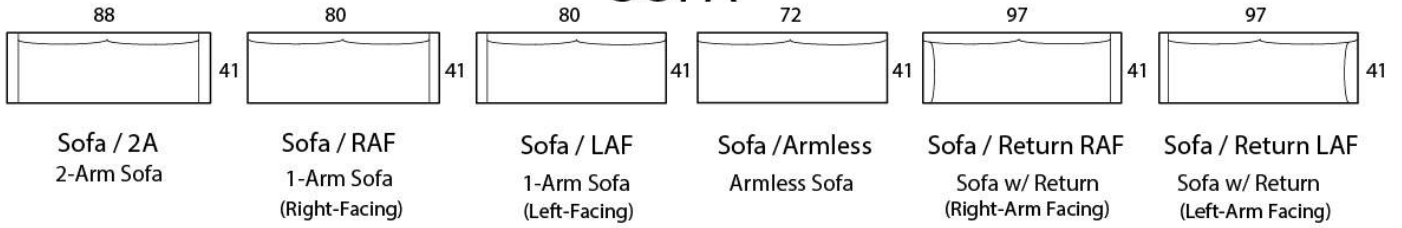

Style: MONTENEGRO - 41" - #480

SOFA