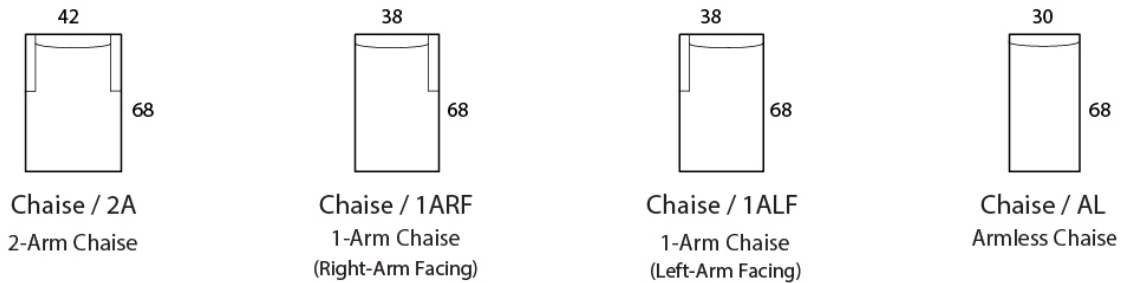

ATLANTICA - 40"d

Specifications

Sofa: 88" w x 40" d x 36" h

Mid-Sofa: 76" w x 40" d x 36" h

Loveseat: 64" w x 40" d x 36" h

Chair: 42" w x 40" d x 36" h

Arm: 7.5" w x 26" h

Seat: 22" d x 18.5" h

Available as a sectional in custom sizes and configurations. All dimensions are approximate.

Style: ATLANTICA - #131

SOFA

MID SOFA

LOVESEAT

CHAISE

BUMPER CHAISE

CHAIR

CORNER

OTTOMAN

ATLANTICA - 42"d

Specifications

Sofa: 88" w x 42" d x 36" h

Mid-Sofa: 76" w x 42" d x 36" h

Loveseat: 64" w x 42" d x 36" h

Chair: 42" w x 42" d x 36" h

Arm: 7.5" w x 26" h

Seat: 24" d x 18.5" h

Available as a sectional in custom sizes and configurations. All dimensions are approximate.

Style: ATLANTICA - #130

SOFA

MID SOFA

LOVESEAT

CHAISE