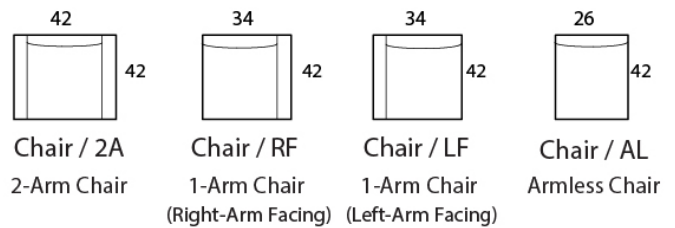

Style: ATLANTICA - #130

SOFA

MID SOFA

LOVESEAT

CHAISE

BUMPER CHAISE

CHAIR

CORNER

OTTOMAN