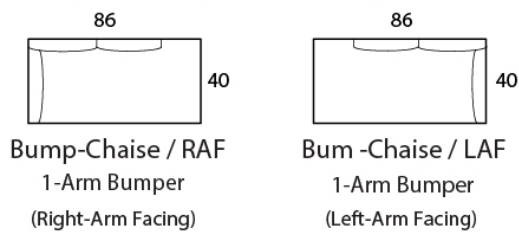

ATLANTICA - 40"d

Specifications

Sofa: 88" w x 40" d x 36" h

Mid-Sofa: 76" w x 40" d x 36" h

Loveseat: 64" w x 40" d x 36" h

Chair: 42" w x 40" d x 36" h

Arm: 7.5" w x 26" h

Seat: 22" d x 18.5" h

Available as a sectional in custom sizes and configurations. All dimensions are approximate.

Style: ATLANTICA - #131

SOFA

MID SOFA

LOVESEAT

CHAISE

BUMPER CHAISE

CHAIR

CORNER

OTTOMAN

ATLANTICA - 42"d

Specifications

Sofa: 88" w x 42" d x 36" h

Mid-Sofa: 76" w x 42" d x 36" h

Loveseat: 64" w x 42" d x 36" h

Chair: 42" w x 42" d x 36" h

Arm: 7.5" w x 26" h

Seat: 24" d x 18.5" h

Available as a sectional in custom sizes and configurations. All dimensions are approximate.

Style: ATLANTICA - #130

SOFA

MID SOFA

LOVESEAT

CHAISE