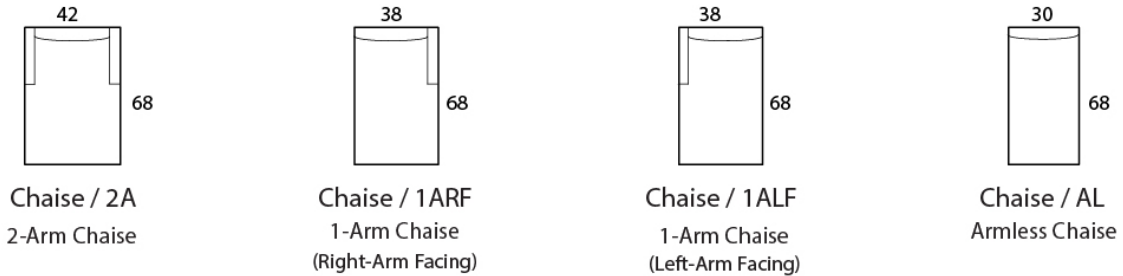

ATLANTICA - 40"d

Specifications

Sofa: 88" w x 40" d x 36" h

Mid-Sofa: 76" w x 40" d x 36" h

Loveseat: 64" w x 40" d x 36" h

Chair: 42" w x 40" d x 36" h

Arm: 7.5" w x 26" h

Seat: 22" d x 18.5" h

CORNER

OTTOMAN

ATLANTICA - 42"d

Specifications

Sofa: 88" w x 42" d x 36" h

Mid-Sofa: 76" w x 42" d x 36" h

Loveseat: 64" w x 42" d x 36" h

Chair: 42" w x 42" d x 36" h

Arm: 7.5" w x 26" h

Seat: 24" d x 18.5" h

Available as a sectional in custom sizes and configurations. All dimensions are approximate.

Style: ATLANTICA - #130

SOFA

MID SOFA

LOVESEAT

CHAISE