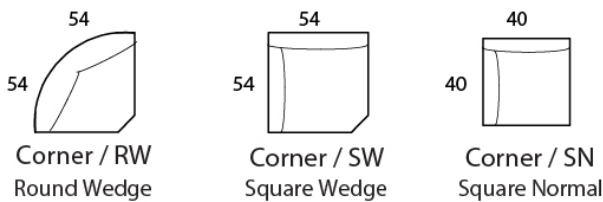

ATLANTICA - 40"d

Specifications

Sofa: 88" w x 40" d x 36" h

Mid-Sofa: 76" w x 40" d x 36" h

Loveseat: 64" w x 40" d x 36" h

Chair: 42" w x 40" d x 36" h

Arm: 7.5" w x 26" h

Seat: 22" d x 18.5" h

Available as a sectional in custom sizes and configurations. All dimensions are approximate.

Style: ATLANTICA - #131

SOFA

MID SOFA

LOVESEAT

CHAISE

BUMPER CHAISE

CHAIR

CORNER

OTTOMAN

ATLANTICA - 42"d

Specifications

Sofa: 88" w x 42" d x 36" h

Mid-Sofa: 76" w x 42" d x 36" h

Loveseat: 64" w x 42" d x 36" h

Chair: 42" w x 42" d x 36" h

Arm: 7.5" w x 26" h

Seat: 24" d x 18.5" h

Available as a sectional in custom sizes and configurations. All dimensions are approximate.

Style: ATLANTICA - #130

SOFA

MID SOFA

LOVESEAT

CHAISE