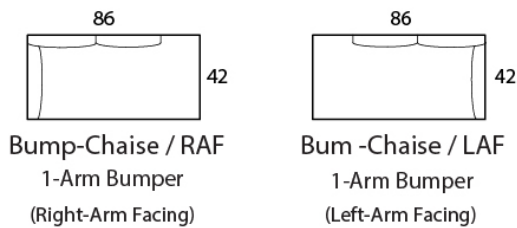

BUMPER CHAISE