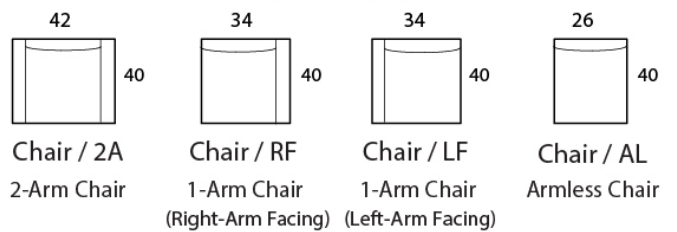

ATLANTICA - 40"d

Specifications

Sofa: 88" w x 40" d x 36" h

Mid-Sofa: 76" w x 40" d x 36" h

Loveseat: 64" w x 40" d x 36" h

Chair: 42" w x 40" d x 36" h

Arm: 7.5" w x 26" h

Seat: 22" d x 18.5" h

Available as a sectional in custom sizes and configurations. All dimensions are approximate.

Style: ATLANTICA - #131

SOFA

MID SOFA

LOVESEAT

CHAISE

BUMPER CHAISE

CHAIR

CORNER

OTTOMAN

ATLANTICA - 42"d

Specifications

Sofa: 88" w x 42" d x 36" h

Mid-Sofa: 76" w x 42" d x 36" h

Loveseat: 64" w x 42" d x 36" h

Chair: 42" w x 42" d x 36" h

Arm: 7.5" w x 26" h

Seat: 24" d x 18.5" h

Available as a sectional in custom sizes and configurations. All dimensions are approximate.

Style: ATLANTICA - #130

SOFA

MID SOFA

LOVESEAT

CHAISE