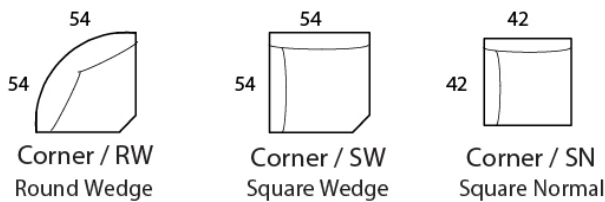

Style: ATLANTICA - #130

SOFA

MID SOFA

LOVESEAT

CHAISE

BUMPER CHAISE

CHAIR

CORNER

OTTOMAN