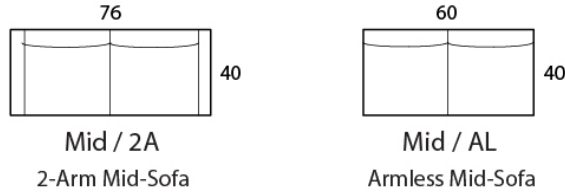

ATLANTICA - 40"d

Specifications

Sofa: 88" w x 40" d x 36" h

Mid-Sofa: 76" w x 40" d x 36" h

Loveseat: 64" w x 40" d x 36" h

Chair: 42" w x 40" d x 36" h

Arm: 7.5" w x 26" h

Seat: 22" d x 18.5" h

Available as a sectional in custom sizes and configurations. All dimensions are approximate.

Style: ATLANTICA - #131

SOFA

MID SOFA

LOVESEAT

CHAISE

BUMPER CHAISE

CHAIR

CORNER

OTTOMAN

ATLANTICA - 42"d

Specifications

Sofa: 88" w x 42" d x 36" h

Mid-Sofa: 76" w x 42" d x 36" h

Loveseat: 64" w x 42" d x 36" h

Chair: 42" w x 42" d x 36" h

Arm: 7.5" w x 26" h

Seat: 24" d x 18.5" h

Available as a sectional in custom sizes and configurations. All dimensions are approximate.

Style: ATLANTICA - #130

SOFA

MID SOFA

LOVESEAT

CHAISE