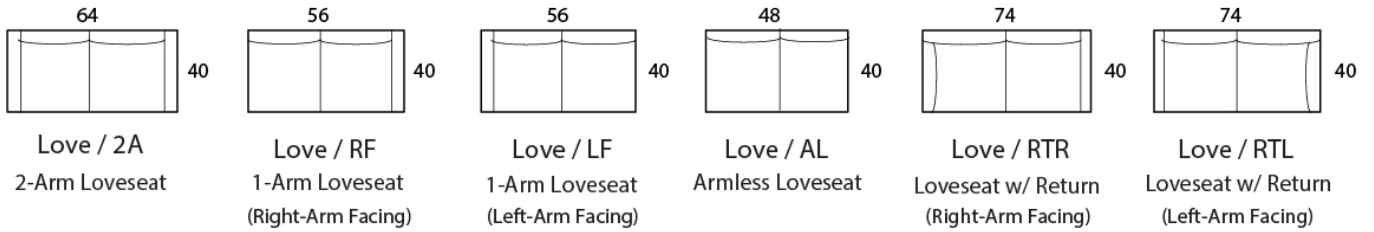

ATLANTICA - 40"d

Specifications

Sofa: 88" w x 40" d x 36" h

Mid-Sofa: 76" w x 40" d x 36" h

Loveseat: 64" w x 40" d x 36" h

Chair: 42" w x 40" d x 36" h

Arm: 7.5" w x 26" h

Seat: 22" d x 18.5" h

Available as a sectional in custom sizes and configurations. All dimensions are approximate.

Style: ATLANTICA - #131

SOFA

MID SOFA

LOVESEAT

CHAISE

BUMPER CHAISE

CHAIR

CORNER

OTTOMAN

ATLANTICA - 42"d

Specifications

Sofa: 88" w x 42" d x 36" h

Mid-Sofa: 76" w x 42" d x 36" h

Loveseat: 64" w x 42" d x 36" h

Chair: 42" w x 42" d x 36" h

Arm: 7.5" w x 26" h

Seat: 24" d x 18.5" h

Available as a sectional in custom sizes and configurations. All dimensions are approximate.

Style: ATLANTICA - #130

SOFA

MID SOFA

LOVESEAT

CHAISE