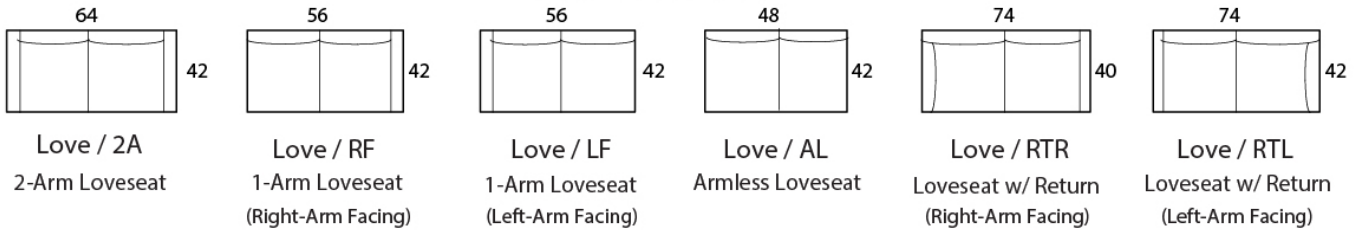

CORNER

OTTOMAN

ATLANTICA - 42"d

Specifications

Sofa: 88" w x 42" d x 36" h

Mid-Sofa: 76" w x 42" d x 36" h

Loveseat: 64" w x 42" d x 36" h

Chair: 42" w x 42" d x 36" h

Arm: 7.5" w x 26" h

Seat: 24" d x 18.5" h

Available as a sectional in custom sizes and configurations. All dimensions are approximate.

Style: ATLANTICA - #130

SOFA

MID SOFA

LOVESEAT

CHAISE