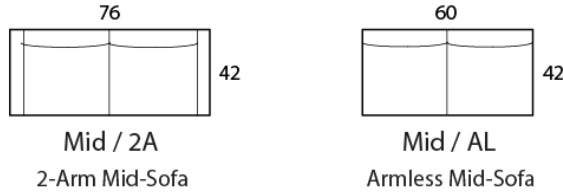

CORNER

OTTOMAN

ATLANTICA - 42"d

Specifications

Sofa: 88" w x 42" d x 36" h

Mid-Sofa: 76" w x 42" d x 36" h

Loveseat: 64" w x 42" d x 36" h

Chair: 42" w x 42" d x 36" h

Arm: 7.5" w x 26" h

Seat: 24" d x 18.5" h

Available as a sectional in custom sizes and configurations. All dimensions are approximate.

Style: ATLANTICA - #130

SOFA

MID SOFA

LOVESEAT

CHAISE