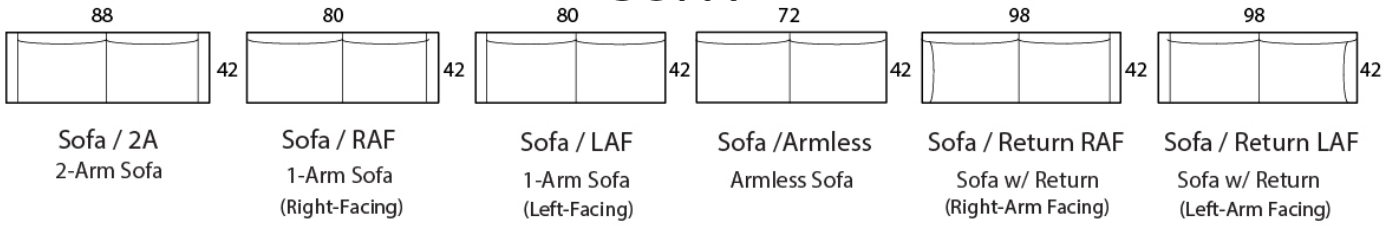

ATLANTICA - 40"d

Specifications

Sofa: 88" w x 40" d x 36" h

Mid-Sofa: 76" w x 40" d x 36" h

Loveseat: 64" w x 40" d x 36" h

Chair: 42" w x 40" d x 36" h

Arm: 7.5" w x 26" h

Seat: 22" d x 18.5" h

CORNER

OTTOMAN

ATLANTICA - 42"d

Specifications

Sofa: 88" w x 42" d x 36" h

Mid-Sofa: 76" w x 42" d x 36" h

Loveseat: 64" w x 42" d x 36" h

Chair: 42" w x 42" d x 36" h

Arm: 7.5" w x 26" h

Seat: 24" d x 18.5" h

Available as a sectional in custom sizes and configurations. All dimensions are approximate.

Style: ATLANTICA - #130

SOFA

MID SOFA

LOVESEAT

CHAISE