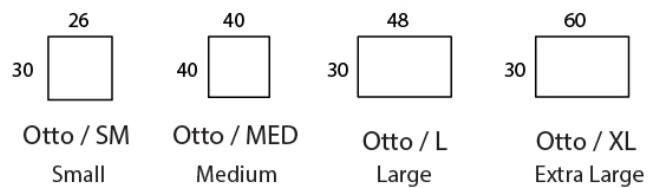

ATLANTICA - 40"d

Specifications

Sofa: 88" w x 40" d x 36" h

Mid-Sofa: 76" w x 40" d x 36" h

Loveseat: 64" w x 40" d x 36" h

Chair: 42" w x 40" d x 36" h

Arm: 7.5" w x 26" h

Seat: 22" d x 18.5" h

Available as a sectional in custom sizes and configurations. All dimensions are approximate.

Style: ATLANTICA - #131

SOFA

MID SOFA

LOVESEAT

CHAISE

BUMPER CHAISE

CHAIR

CORNER

OTTOMAN

ATLANTICA - 42"d

Specifications

Sofa: 88" w x 42" d x 36" h

Mid-Sofa: 76" w x 42" d x 36" h

Loveseat: 64" w x 42" d x 36" h

Chair: 42" w x 42" d x 36" h

Arm: 7.5" w x 26" h

Seat: 24" d x 18.5" h

Available as a sectional in custom sizes and configurations. All dimensions are approximate.

Style: ATLANTICA - #130

SOFA

MID SOFA

LOVESEAT

CHAISE