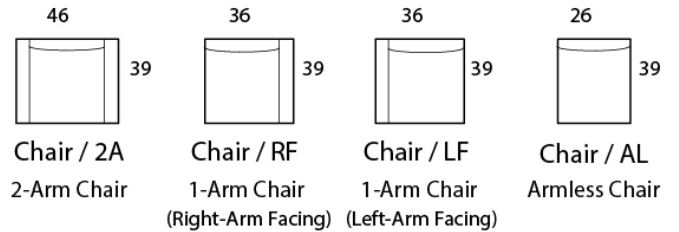

DAVISON

Specifications

Sofa: 92"w x 39"d x 31"h

Mid-Sofa: 81"w x 39"d x 31"h

Loveseat: 68"w x 39"d x 31"h

Chair: 46"w x 39"d x 31"h

Arm: 10"w x 26.5"h

Seat: 24"d x 19"h

Available as a sectional in custom sizes and configurations. All dimensions are approximate.

Style: DAVISON - #320

SOFA

MID SOFA

LOVESEAT

CHAISE

BUMPER CHAISE

CHAIR

CORNER

OTTOMAN