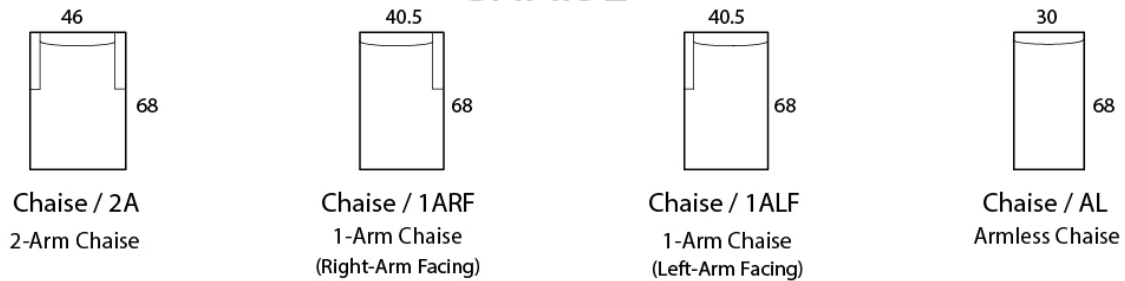

DAVISON

Specifications

Sofa: 92"w x 39"d x 31"h

Mid-Sofa: 81"w x 39"d x 31"h

Loveseat: 68"w x 39"d x 31"h

Chair: 46"w x 39"d x 31"h

Arm: 10"w x 26.5"h

Seat: 24"d x 19"h

Available as a sectional in custom sizes and configurations. All dimensions are approximate.

Style: DAVISON - #320

SOFA

MID SOFA

LOVESEAT

CHAISE

BUMPER CHAISE

CHAIR