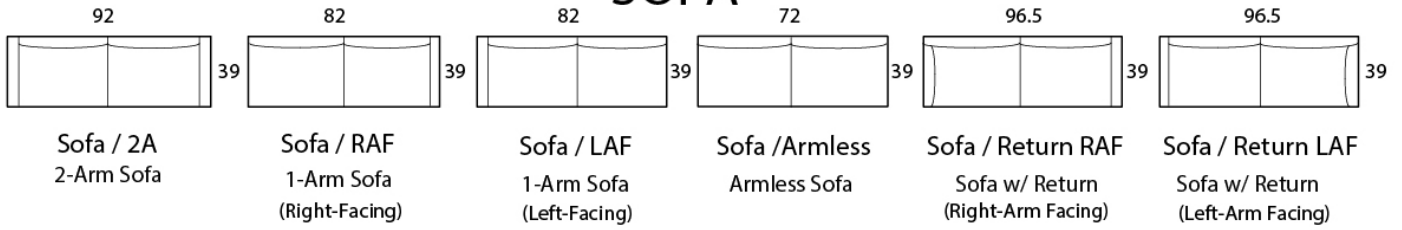

DAVISON

Specifications

Sofa: 92"w x 39"d x 31"h

Mid-Sofa: 81"w x 39"d x 31"h

Loveseat: 68"w x 39"d x 31"h

Chair: 46"w x 39"d x 31"h

Arm: 10"w x 26.5"h

Seat: 24"d x 19"h

Available as a sectional in custom sizes and configurations. All dimensions are approximate.

Style: DAVISON - #320

SOFA

MID SOFA

LOVESEAT

CHAISE

BUMPER CHAISE

CHAIR