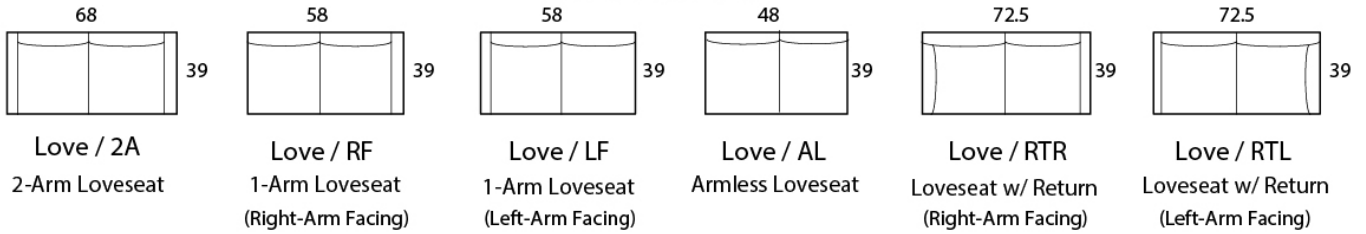

DAVISON

Specifications

Sofa: 92"w x 39"d x 31"h

Mid-Sofa: 81"w x 39"d x 31"h

Loveseat: 68"w x 39"d x 31"h

Chair: 46"w x 39"d x 31"h

Arm: 10"w x 26.5"h

Seat: 24"d x 19"h

Available as a sectional in custom sizes and configurations. All dimensions are approximate.

Style: DAVISON - #320

SOFA

MID SOFA

LOVESEAT

CHAISE

BUMPER CHAISE

CHAIR