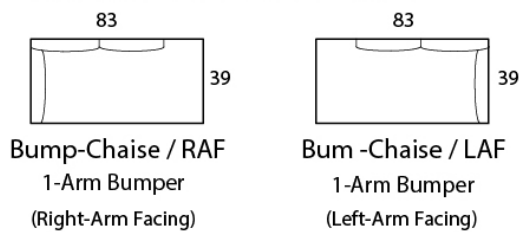

DAVISON

Specifications

Sofa: 92"w x 39"d x 31"h

Mid-Sofa: 81"w x 39"d x 31"h

Loveseat: 68"w x 39"d x 31"h

Chair: 46"w x 39"d x 31"h

Arm: 10"w x 26.5"h

Seat: 24"d x 19"h

Available as a sectional in custom sizes and configurations. All dimensions are approximate.

Style: DAVISON - #320

SOFA

MID SOFA

LOVESEAT

CHAISE

BUMPER CHAISE

CHAIR