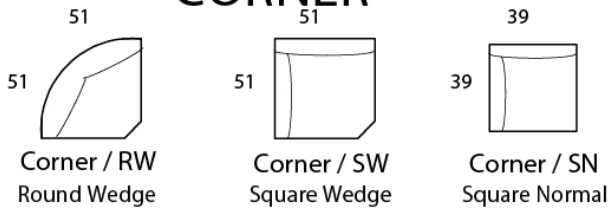

Style: DAVISON - #320

SOFA

MID SOFA

LOVESEAT

CHAISE

BUMPER CHAISE

CHAIR

CORNER

OTTOMAN