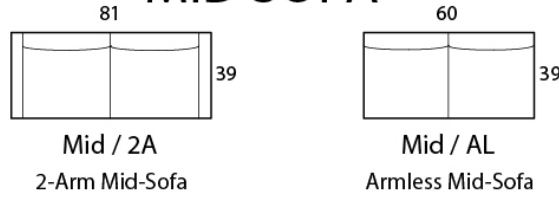

DAVISON

Specifications

Sofa: 92"w x 39"d x 31"h

Mid-Sofa: 81"w x 39"d x 31"h

Loveseat: 68"w x 39"d x 31"h

Chair: 46"w x 39"d x 31"h

Arm: 10"w x 26.5"h

Seat: 24"d x 19"h

Available as a sectional in custom sizes and configurations. All dimensions are approximate.

Style: DAVISON - #320

SOFA

MID SOFA

LOVESEAT

CHAISE

BUMPER CHAISE

CHAIR