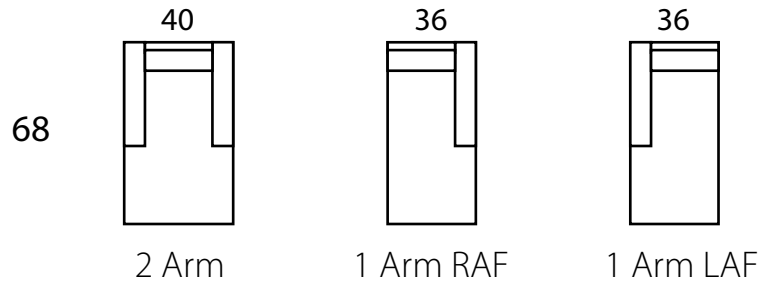

AMSTERDAM

SOFA

LOVESEAT

CHAISE

BUMPER CHAISE

CHAIR

CORNER

OTTOMAN