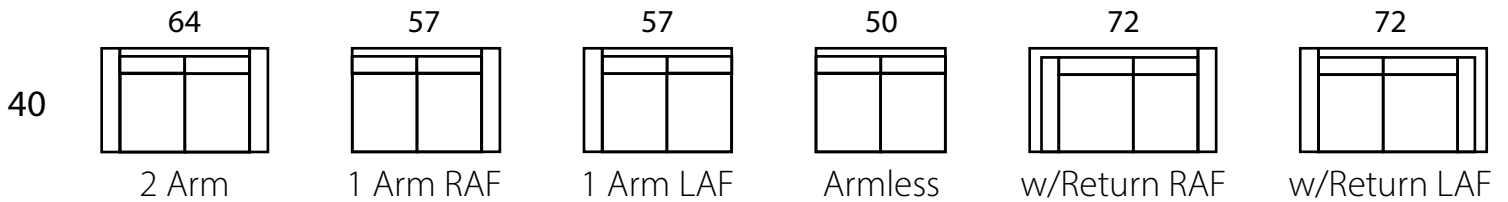

AMSTERDAM

SOFA

LOVESEAT

CHAISE

BUMPER CHAISE

CHAIR

CORNER

OTTOMAN