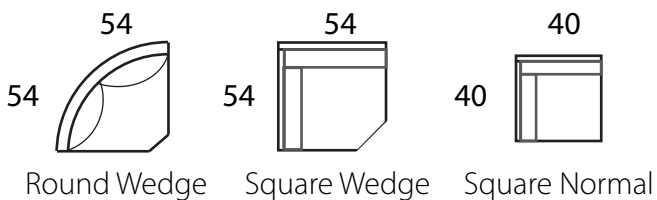

AMSTERDAM

SOFA

LOVESEAT

CHAISE

BUMPER CHAISE

CHAIR

CORNER

OTTOMAN