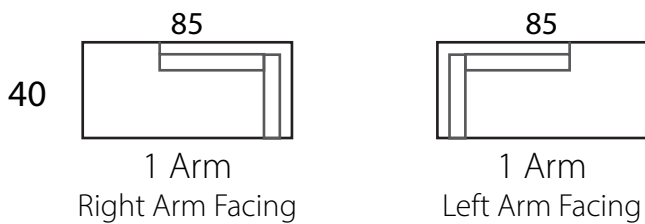

BUMPER CHAISE