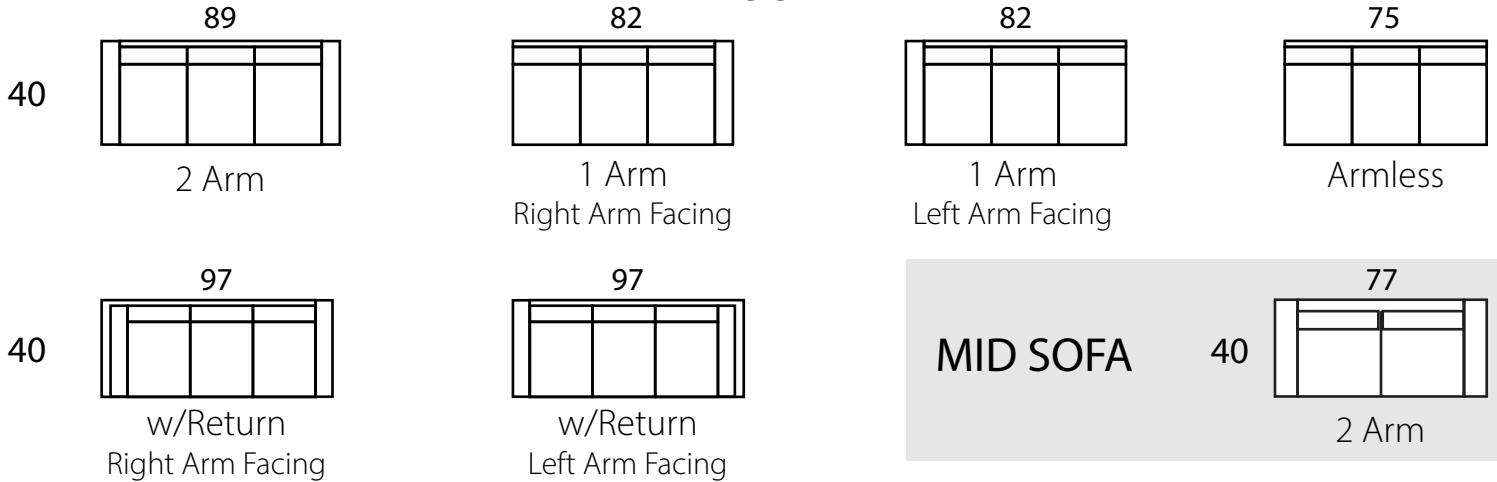

AMSTERDAM

SOFA