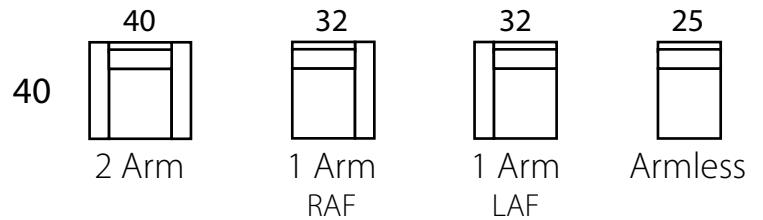

AMSTERDAM

SOFA

LOVESEAT

CHAISE

BUMPER CHAISE

CHAIR

CORNER

OTTOMAN