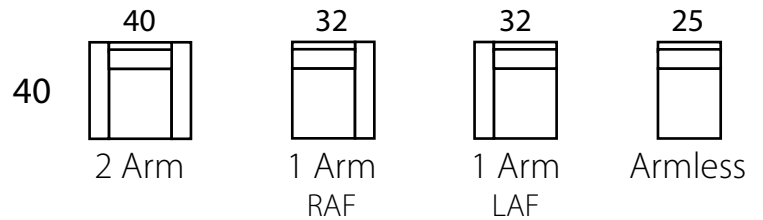

COPENHAGEN

SOFA

LOVESEAT

CHAISE

BUMPER CHAISE

CHAIR

CORNER

OTTOMAN