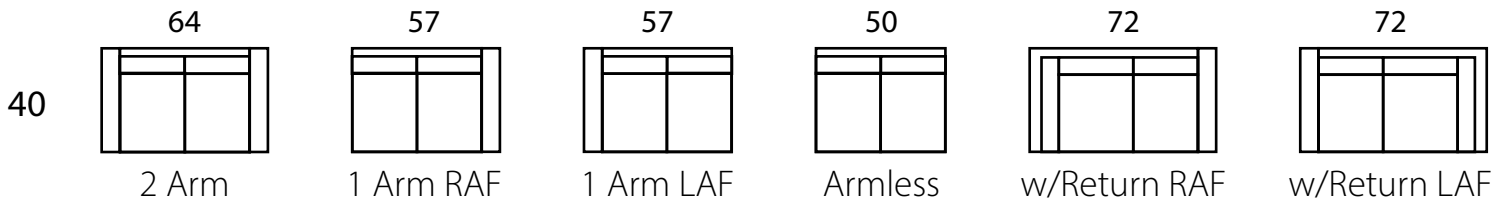

COPENHAGEN

SOFA

LOVESEAT

CHAISE

BUMPER CHAISE

CHAIR

CORNER

OTTOMAN