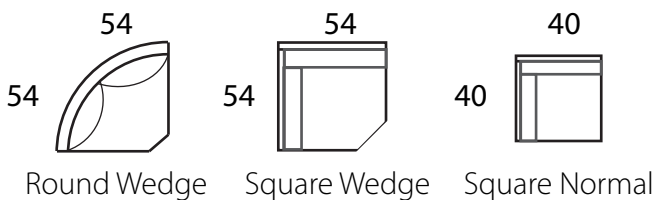

COPENHAGEN

SOFA

LOVESEAT

CHAISE

BUMPER CHAISE

CHAIR

CORNER

OTTOMAN