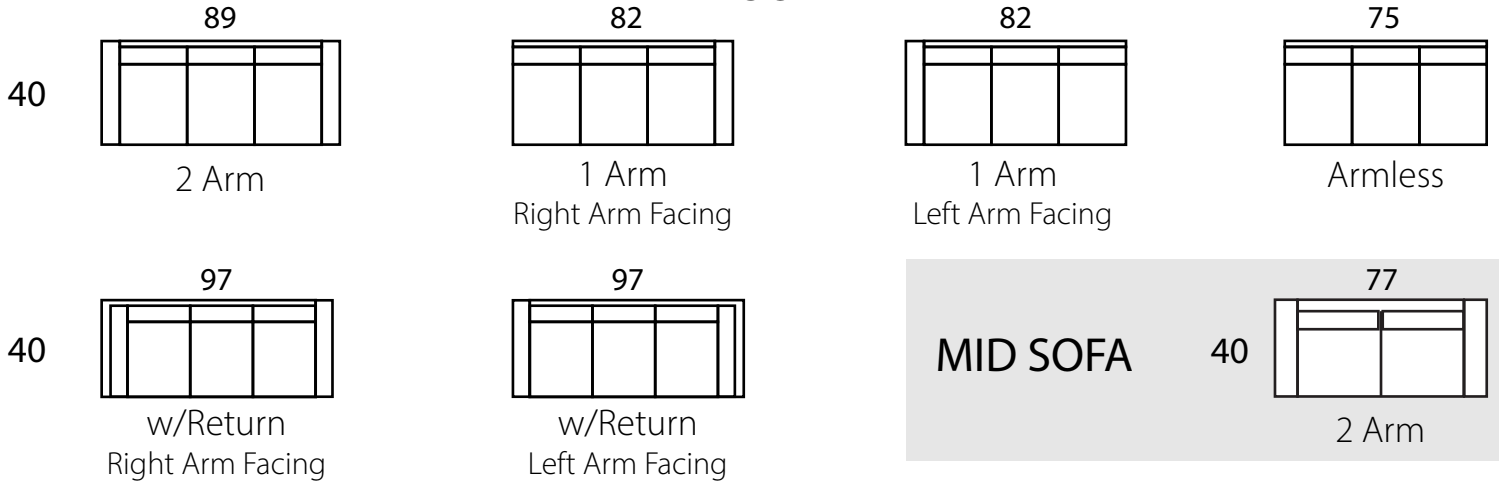

COPENHAGEN

SOFA