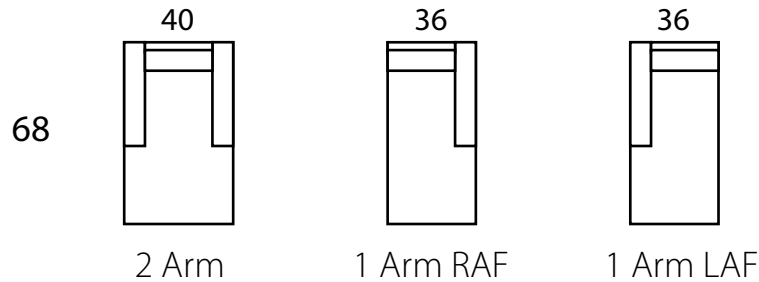

COPENHAGEN

SOFA

LOVESEAT

CHAISE

BUMPER CHAISE

CHAIR

CORNER

OTTOMAN