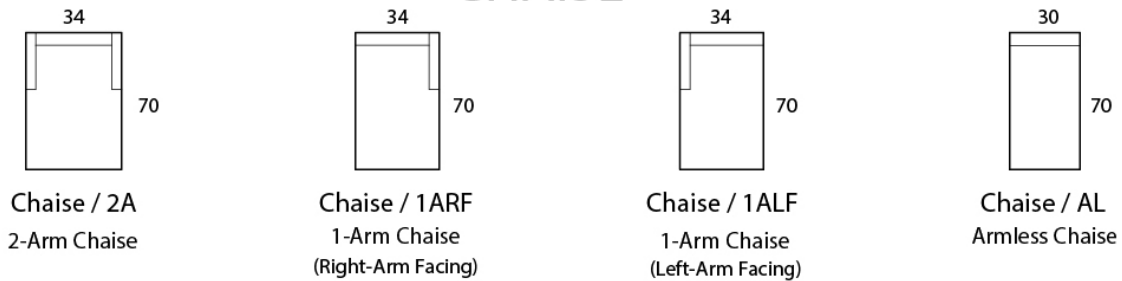

Style: BACHELOR

SOFA

MID SOFA

LOVESEAT

CHAISE

BUMPER CHAISE

CHAIR

CORNER

OTTOMAN