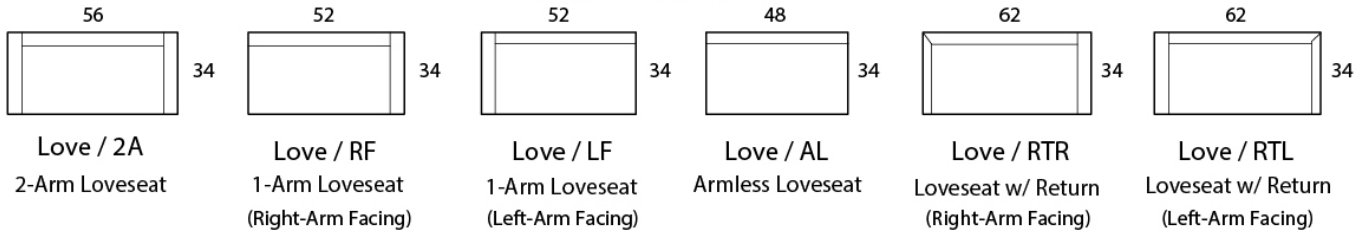

Style: BACHELOR

SOFA

MID SOFA

LOVESEAT

CHAISE

BUMPER CHAISE

CHAIR

CORNER

OTTOMAN