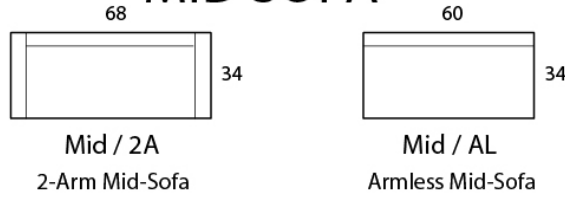

Style: BACHELOR

SOFA

MID SOFA

LOVESEAT

CHAISE

BUMPER CHAISE

CHAIR

CORNER

OTTOMAN