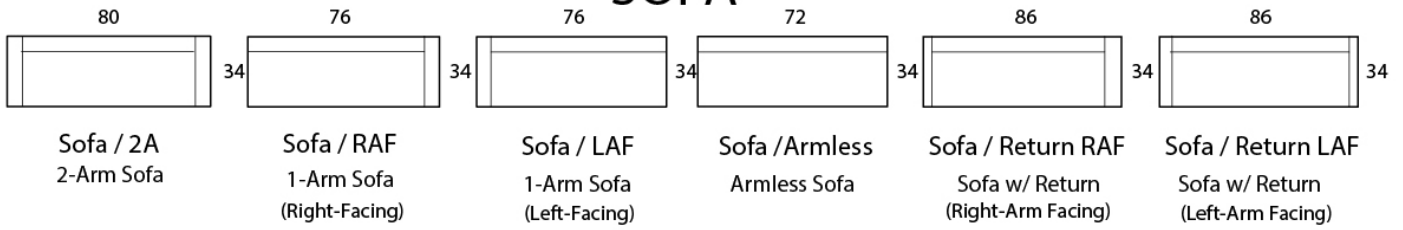

Style: BACHELOR

SOFA