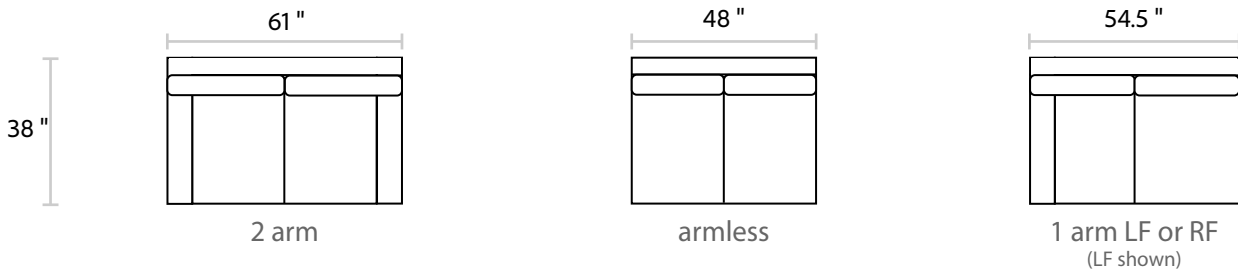

ALAN

SOFA

MIDSOFA

LOVESEAT

CHAISE

OTTOMAN

CORNER

CHAIR