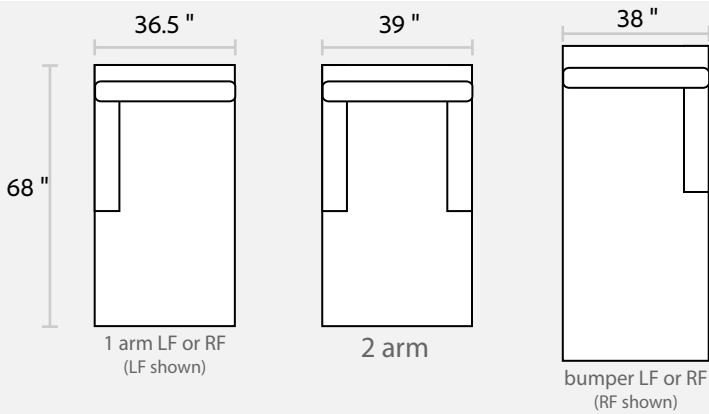

ALAN

SOFA

MIDSOFA

LOVESEAT

CHAISE

OTTOMAN

CORNER

CHAIR