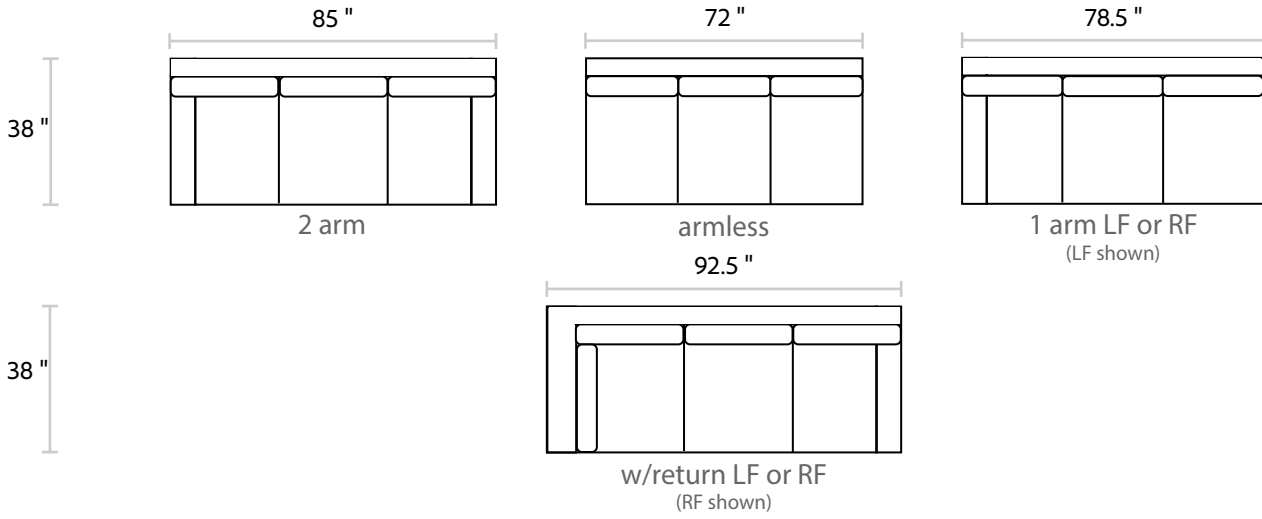

DIMENSIONS:

Sofa / 2 arm:	85"d x 38"d x 35"h	Arm:	6.5"w x 23"h
Mid Sofa / 2 arm:	73"d x 38"d x 35"h	Seat:	22"d x 19"h
Loveseat / 2 arm:	61"d x 38"d x 35"h		
Chair / 2 arm:	39"d x 38"d x 35"h		

All dimensions approximate within 1 inch.

ALAN

SOFA

MIDSOFA

LOVESEAT

CHAISE

OTTOMAN

CORNER

CHAIR