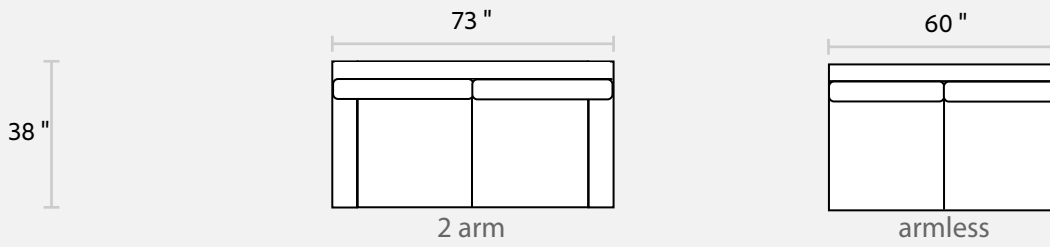

ALAN

SOFA

MIDSOFA

LOVESEAT

CHAISE

OTTOMAN

CORNER

CHAIR