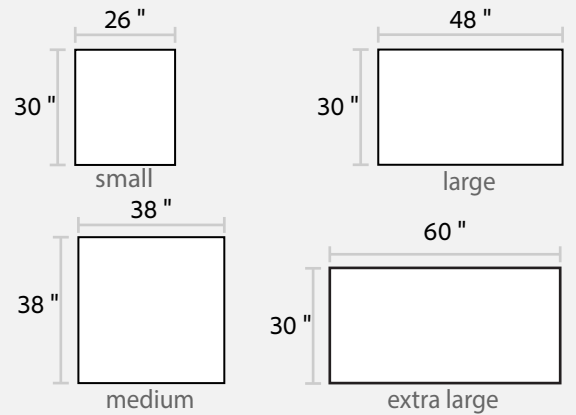

ALAN

SOFA

MIDSOFA

LOVESEAT

CHAISE

OTTOMAN

CORNER

CHAIR