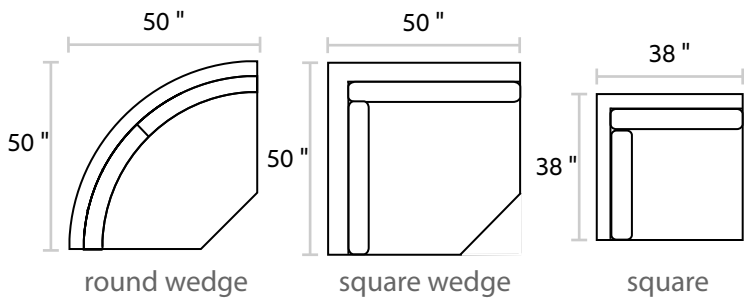

DIMENSIONS:

Sofa / 2 arm:	85"d x 38"d x 35"h	Arm:	6.5"w x 23"h
Mid Sofa / 2 arm:	73"d x 38"d x 35"h	Seat:	22"d x 19"h
Loveseat / 2 arm:	61"d x 38"d x 35"h		
Chair / 2 arm:	39"d x 38"d x 35"h		

All dimensions approximate within 1 inch.

ALAN

SOFA

MIDSOFA

LOVESEAT

CHAISE

OTTOMAN

CORNER

CHAIR