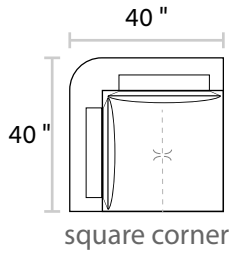

MONACO

DIMENSIONS:

Sofa / 2 arm, 9':	108"d x 40"d x 36"h
Sofa / 2 arm, 7.5':	90"d x 40"d x 36"h
Chaise / 1 arm LF or RF:	39"d x 68"d x 36"h
Chaise / bumper armless:	90"d x 40"d x 36"h
Chair / 2 arm:	41"d x 40"d x 36"h

Arm: 8.5"w x 26"h
Seat: 24"d x 17.5"h

Arm detail

*Pricing includes Trillium standard
All dimensions approximate within 1 inch.*

MONACO

SOFA

CHAISE

CORNER

CHAIR