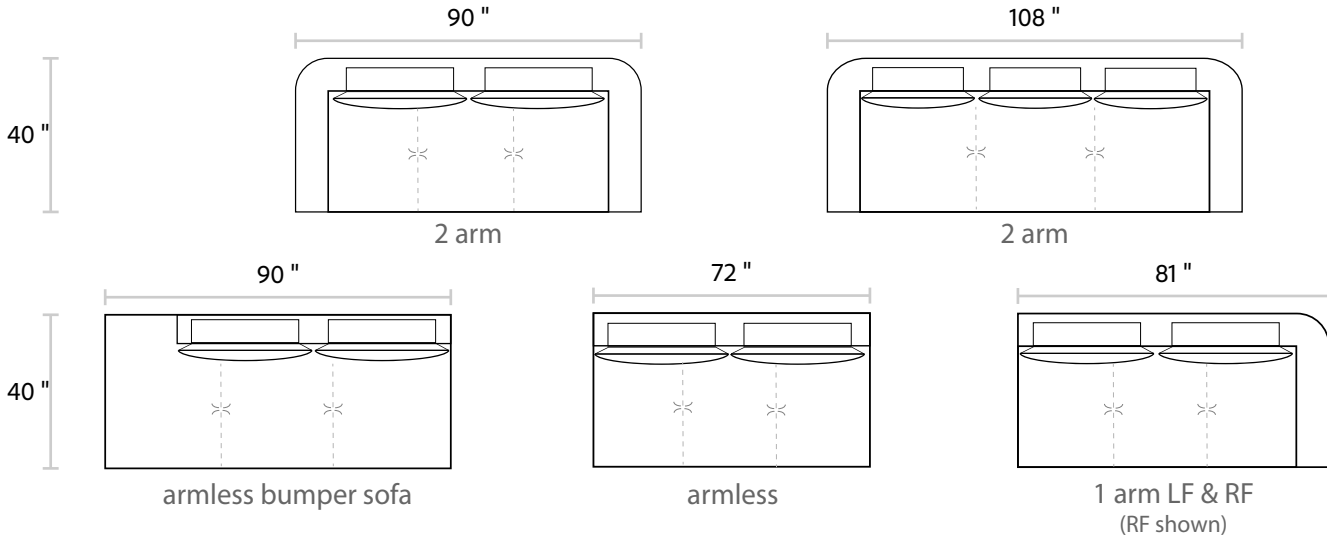

Arm: 8.5"w x 26"h
Seat: 24"d x 17.5"h

Arm detail

*Pricing includes Trillium standard
All dimensions approximate within 1 inch.*

MONACO

SOFA

CHAISE

CORNER

CHAIR