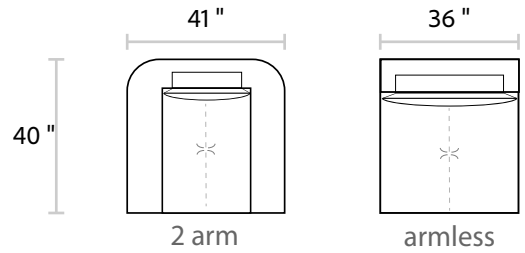

MONACO

DIMENSIONS:

Sofa / 2 arm, 9':	108"d x 40"d x 36"h
Sofa / 2 arm, 7.5':	90"d x 40"d x 36"h
Chaise / 1 arm LF or RF:	39"d x 68"d x 36"h
Chaise / bumper armless:	90"d x 40"d x 36"h
Chair / 2 arm:	41"d x 40"d x 36"h

Arm: 8.5"w x 26"h
Seat: 24"d x 17.5"h

Arm detail

*Pricing includes Trillium standard
All dimensions approximate within 1 inch.*

MONACO

SOFA

CHAISE

CORNER

CHAIR