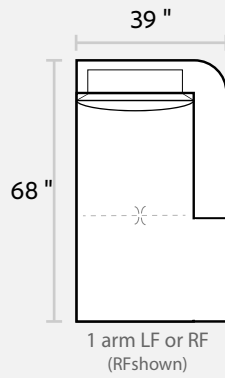

MONACO

DIMENSIONS:

Sofa / 2 arm, 9':	108"d x 40"d x 36"h
Sofa / 2 arm, 7.5':	90"d x 40"d x 36"h
Chaise / 1 arm LF or RF:	39"d x 68"d x 36"h
Chaise / bumper armless:	90"d x 40"d x 36"h
Chair / 2 arm:	41"d x 40"d x 36"h

Arm: 8.5"w x 26"h
Seat: 24"d x 17.5"h

Arm detail

*Pricing includes Trillium standard
All dimensions approximate within 1 inch.*

MONACO

SOFA

CHAISE

CORNER

CHAIR