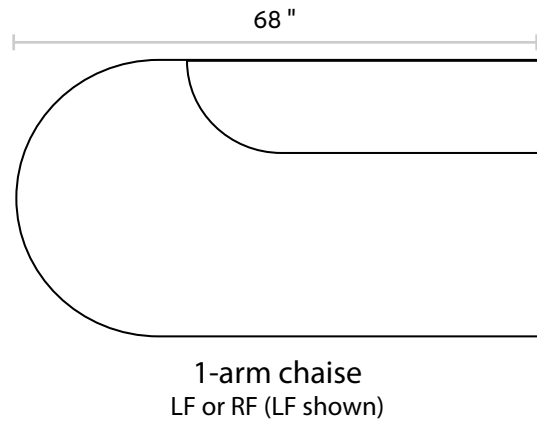

DIMENSIONS:

Sofa / armless:	60" d x 36" d x 31" h	Arm:	12" w x 31" h
Loveseat / armless:	48" d x 36" d x 31" h	Seat:	24" d x 18.5" h
Chaise / 1 arm LF or RF:	36" d x 68" d x 31" h		
Chaise / bumper LF or RF, 4':	48" d x 36" d x 31" h		
Chaise / bumper LF or RF, 5.5':	66" d x 36" d x 31" h		
Chair / armless:	36" d x 36" d x 31" h		
Corner / square:	36" d x 36" d x 31" h		
Corner / round:	95" d x 44" d x 31" h		

All dimensions approximate within 1 inch.

PRENIER

MODULES