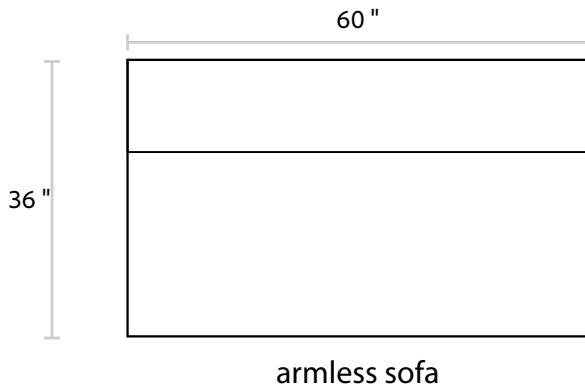

DIMENSIONS:

Sofa / armless:	60" d x 36" d x 31" h	Arm:	12" w x 31" h
Loveseat / armless:	48" d x 36" d x 31" h	Seat:	24" d x 18.5" h
Chaise / 1 arm LF or RF:	36" d x 68" d x 31" h		
Chaise / bumper LF or RF, 4':	48" d x 36" d x 31" h		
Chaise / bumper LF or RF, 5.5':	66" d x 36" d x 31" h		
Chair / armless:	36" d x 36" d x 31" h		
Corner / square:	36" d x 36" d x 31" h		
Corner / round:	95" d x 44" d x 31" h		

All dimensions approximate within 1 inch.

PRENIER

MODULES