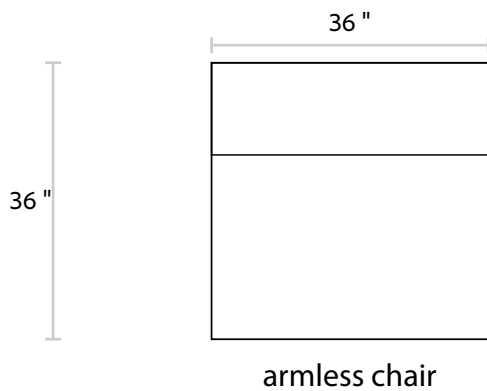

DIMENSIONS:

Sofa / armless:	60" d x 36" d x 31" h	Arm:	12" w x 31" h
Loveseat / armless:	48" d x 36" d x 31" h	Seat:	24" d x 18.5" h
Chaise / 1 arm LF or RF:	36" d x 68" d x 31" h		
Chaise / bumper LF or RF, 4':	48" d x 36" d x 31" h		
Chaise / bumper LF or RF, 5.5':	66" d x 36" d x 31" h		
Chair / armless:	36" d x 36" d x 31" h		
Corner / square:	36" d x 36" d x 31" h		
Corner / round:	95" d x 44" d x 31" h		

All dimensions approximate within 1 inch.

PRENIER

MODULES