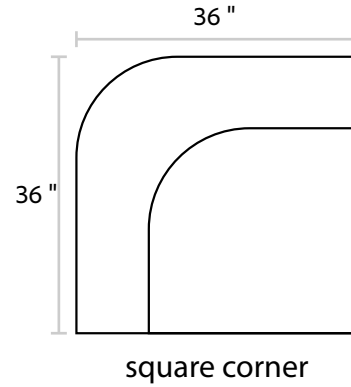

DIMENSIONS:

Sofa / armless:	60" d x 36" d x 31" h	Arm:	12" w x 31" h
Loveseat / armless:	48" d x 36" d x 31" h	Seat:	24" d x 18.5" h
Chaise / 1 arm LF or RF:	36" d x 68" d x 31" h		
Chaise / bumper LF or RF, 4':	48" d x 36" d x 31" h		
Chaise / bumper LF or RF, 5.5':	66" d x 36" d x 31" h		
Chair / armless:	36" d x 36" d x 31" h		
Corner / square:	36" d x 36" d x 31" h		
Corner / round:	95" d x 44" d x 31" h		

All dimensions approximate within 1 inch.

PRENIER

MODULES