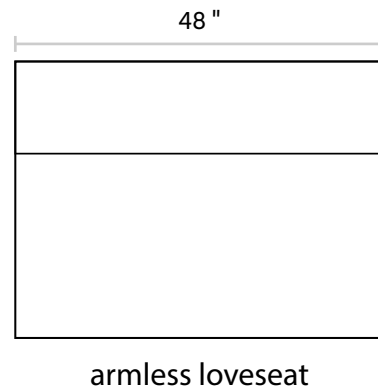

DIMENSIONS:

Sofa / armless:	60" d x 36" d x 31" h	Arm:	12" w x 31" h
Loveseat / armless:	48" d x 36" d x 31" h	Seat:	24" d x 18.5" h
Chaise / 1 arm LF or RF:	36" d x 68" d x 31" h		
Chaise / bumper LF or RF, 4':	48" d x 36" d x 31" h		
Chaise / bumper LF or RF, 5.5':	66" d x 36" d x 31" h		
Chair / armless:	36" d x 36" d x 31" h		
Corner / square:	36" d x 36" d x 31" h		
Corner / round:	95" d x 44" d x 31" h		

All dimensions approximate within 1 inch.

PRENIER

MODULES