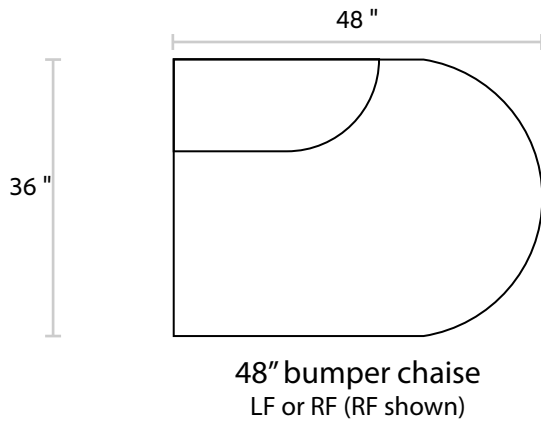

DIMENSIONS:

Sofa / armless:	60" d x 36" d x 31" h	Arm:	12" w x 31" h
Loveseat / armless:	48" d x 36" d x 31" h	Seat:	24" d x 18.5" h
Chaise / 1 arm LF or RF:	36" d x 68" d x 31" h		
Chaise / bumper LF or RF, 4':	48" d x 36" d x 31" h		
Chaise / bumper LF or RF, 5.5':	66" d x 36" d x 31" h		
Chair / armless:	36" d x 36" d x 31" h		
Corner / square:	36" d x 36" d x 31" h		
Corner / round:	95" d x 44" d x 31" h		

All dimensions approximate within 1 inch.

PRENIER

MODULES