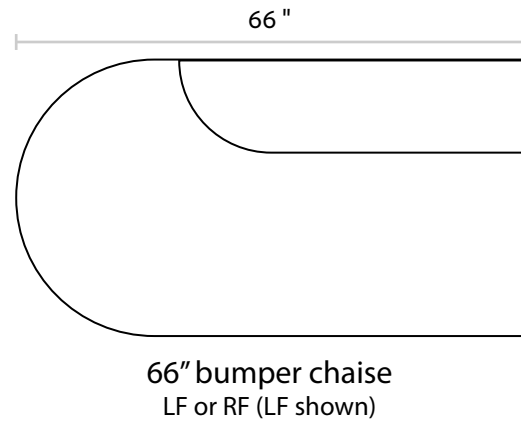

DIMENSIONS:

Sofa / armless:	60" d x 36" d x 31" h	Arm:	12" w x 31" h
Loveseat / armless:	48" d x 36" d x 31" h	Seat:	24" d x 18.5" h
Chaise / 1 arm LF or RF:	36" d x 68" d x 31" h		
Chaise / bumper LF or RF, 4':	48" d x 36" d x 31" h		
Chaise / bumper LF or RF, 5.5':	66" d x 36" d x 31" h		
Chair / armless:	36" d x 36" d x 31" h		
Corner / square:	36" d x 36" d x 31" h		
Corner / round:	95" d x 44" d x 31" h		

All dimensions approximate within 1 inch.

PRENIER

MODULES