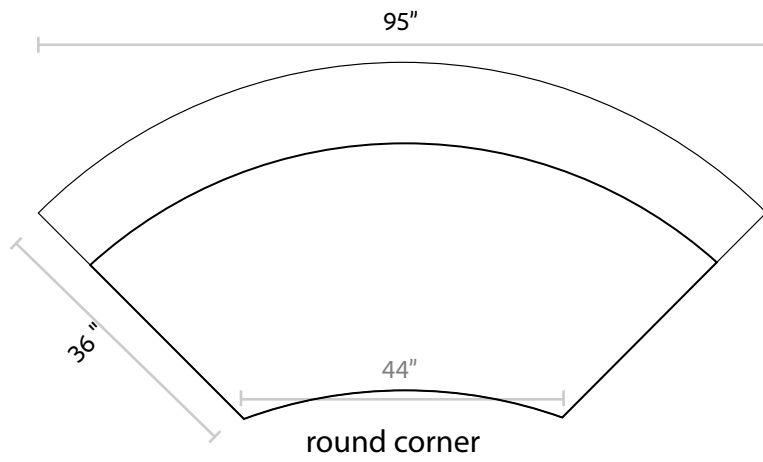

DIMENSIONS:

Sofa / armless:	60" d x 36" d x 31" h	Arm:	12" w x 31" h
Loveseat / armless:	48" d x 36" d x 31" h	Seat:	24" d x 18.5" h
Chaise / 1 arm LF or RF:	36" d x 68" d x 31" h		
Chaise / bumper LF or RF, 4':	48" d x 36" d x 31" h		
Chaise / bumper LF or RF, 5.5':	66" d x 36" d x 31" h		
Chair / armless:	36" d x 36" d x 31" h		
Corner / square:	36" d x 36" d x 31" h		
Corner / round:	95" d x 44" d x 31" h		

All dimensions approximate within 1 inch.

PRENIER

MODULES