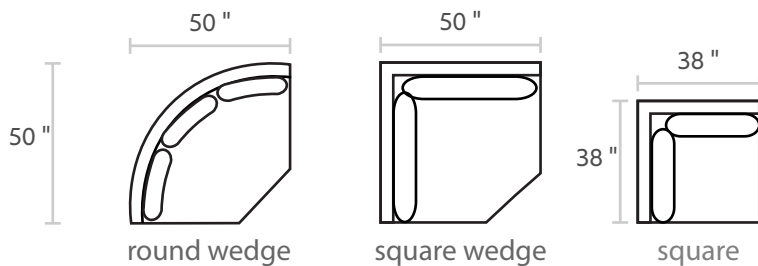

DIMENSIONS:

Sofa / 2 arm - 9':	108" d x 38" d x 34" h	Arm:	4" w x 23" h
Sofa / 2 arm - 8':	96" d x 38" d x 34" h	Seat:	23" d x 17" h
Sofa / 2 arm - 7':	84" d x 38" d x 34" h		
Mid Sofa / 2 arm:	72" d x 38" d x 34" h		
Love seat / 2 arm:	56" d x 38" d x 34" h		
Chair / 2 arm:	34" d x 38" d x 34" h		

All dimensions approximate within 1 inch.

JACKSON

SOFA

MIDSOFA

LOVESEAT

CHAISE

CHAIR

CORNER