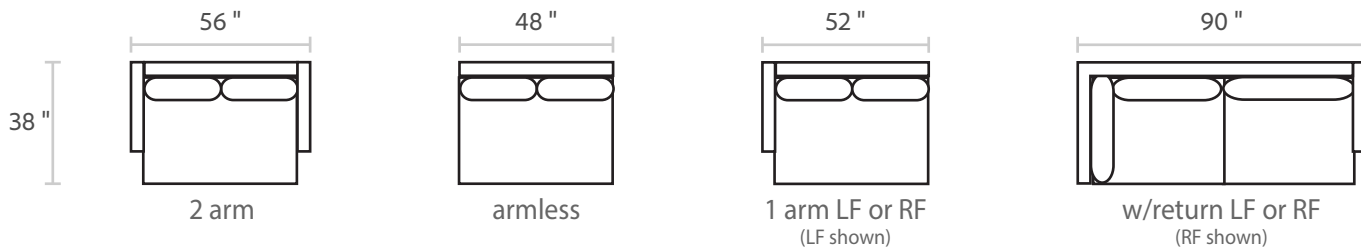

DIMENSIONS:

Sofa / 2 arm - 9':	108" d x 38" d x 34" h	Arm:	4" w x 23" h
Sofa / 2 arm - 8':	96" d x 38" d x 34" h	Seat:	23" d x 17" h
Sofa / 2 arm - 7':	84" d x 38" d x 34" h		
Mid Sofa / 2 arm:	72" d x 38" d x 34" h		
Love seat / 2 arm:	56" d x 38" d x 34" h		
Chair / 2 arm:	34" d x 38" d x 34" h		

All dimensions approximate within 1 inch.

JACKSON

SOFA

MIDSOFA

LOVESEAT

CHAISE

CHAIR

CORNER