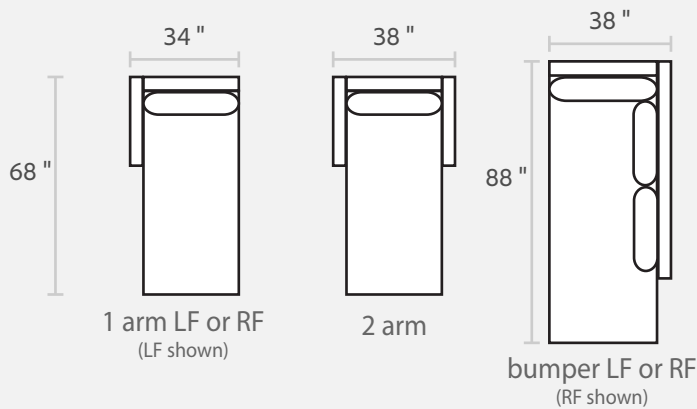

DIMENSIONS:

Sofa / 2 arm - 9':	108" d x 38" d x 34" h	Arm:	4" w x 23" h
Sofa / 2 arm - 8':	96" d x 38" d x 34" h	Seat:	23" d x 17" h
Sofa / 2 arm - 7':	84" d x 38" d x 34" h		
Mid Sofa / 2 arm:	72" d x 38" d x 34" h		
Love seat / 2 arm:	56" d x 38" d x 34" h		
Chair / 2 arm:	34" d x 38" d x 34" h		

All dimensions approximate within 1 inch.

JACKSON

SOFA

MIDSOFA

LOVESEAT

CHAISE

CHAIR

CORNER