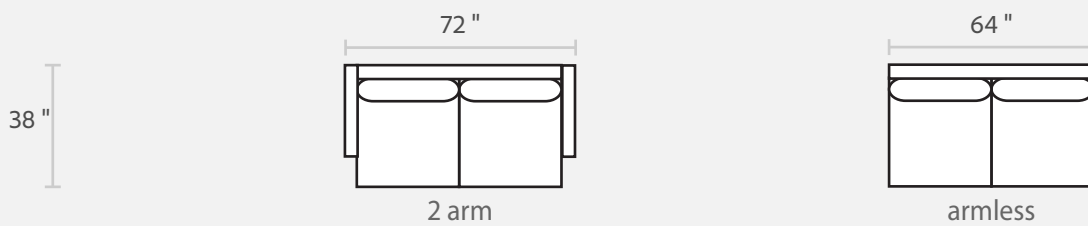

DIMENSIONS:

Sofa / 2 arm - 9':	108" d x 38" d x 34" h	Arm:	4" w x 23" h
Sofa / 2 arm - 8':	96" d x 38" d x 34" h	Seat:	23" d x 17" h
Sofa / 2 arm - 7':	84" d x 38" d x 34" h		
Mid Sofa / 2 arm:	72" d x 38" d x 34" h		
Love seat / 2 arm:	56" d x 38" d x 34" h		
Chair / 2 arm:	34" d x 38" d x 34" h		

All dimensions approximate within 1 inch.

JACKSON

SOFA

MIDSOFA

LOVESEAT

CHAISE

CHAIR

CORNER