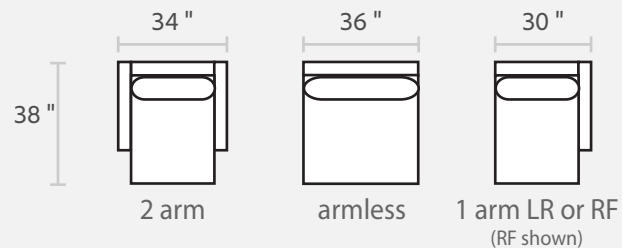

DIMENSIONS:

Sofa / 2 arm - 9':	108" d x 38" d x 34" h	Arm:	4" w x 23" h
Sofa / 2 arm - 8':	96" d x 38" d x 34" h	Seat:	23" d x 17" h
Sofa / 2 arm - 7':	84" d x 38" d x 34" h		
Mid Sofa / 2 arm:	72" d x 38" d x 34" h		
Love seat / 2 arm:	56" d x 38" d x 34" h		
Chair / 2 arm:	34" d x 38" d x 34" h		

All dimensions approximate within 1 inch.

JACKSON

SOFA

MIDSOFA

LOVESEAT

CHAISE

CHAIR

CORNER