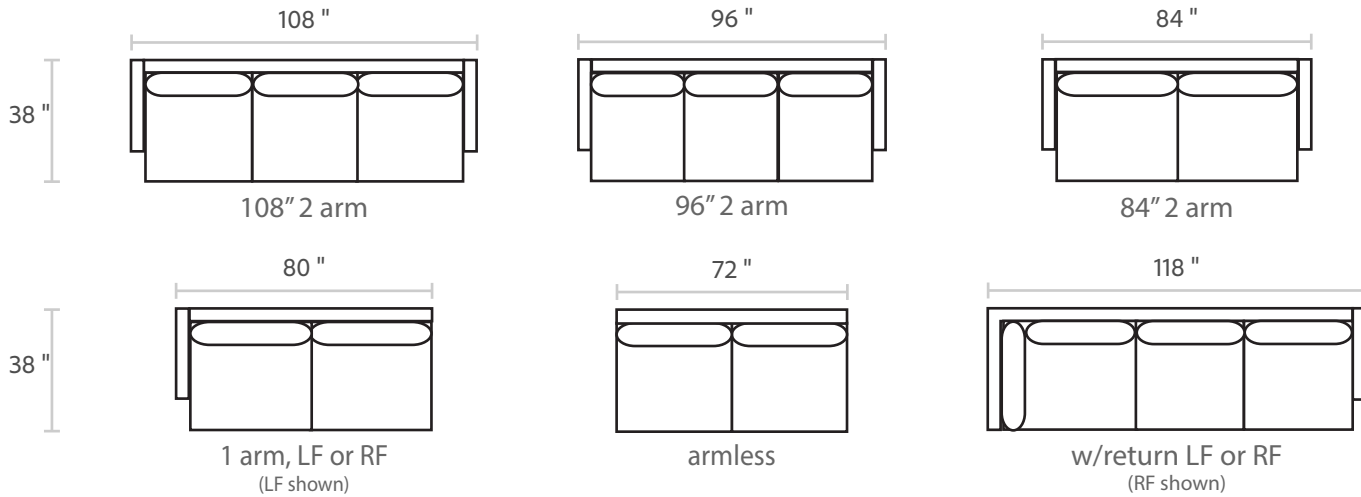

DIMENSIONS:

Sofa / 2 arm - 9':	108" d x 38" d x 34" h	Arm:	4" w x 23" h
Sofa / 2 arm - 8':	96" d x 38" d x 34" h	Seat:	23" d x 17" h
Sofa / 2 arm - 7':	84" d x 38" d x 34" h		
Mid Sofa / 2 arm:	72" d x 38" d x 34" h		
Love seat / 2 arm:	56" d x 38" d x 34" h		
Chair / 2 arm:	34" d x 38" d x 34" h		

All dimensions approximate within 1 inch.

JACKSON

SOFA

MIDSOFA

LOVESEAT

CHAISE

CHAIR

CORNER