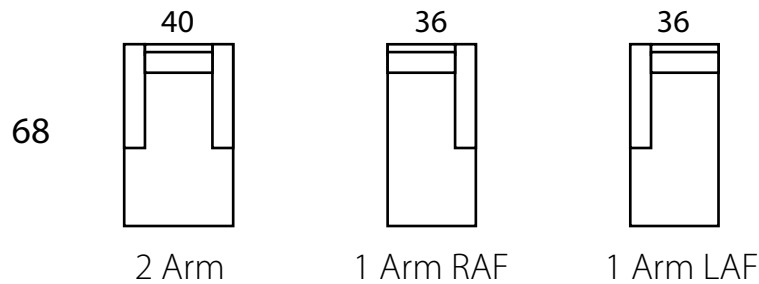

AMSTERDAM

SOFA

LOVESEAT

CHAISE

BUMPER CHAISE

CHAIR

CORNER

OTTOMAN