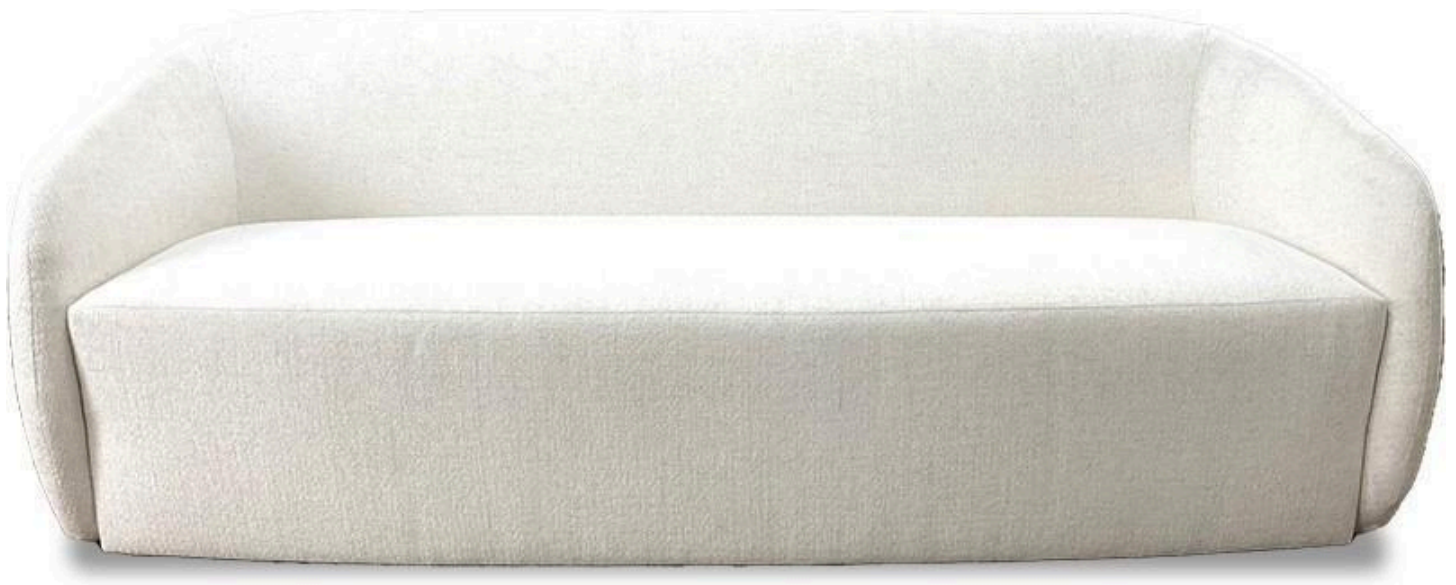

# MARSEILLE 32"

## DIMENSIONS:

Sofa / 2 arm, 8':	96"d x 32"d x 30"h	Arm:	4"w x 24"h
Sofa / 2 arm, 7':	84"d x 32"d x 30"h	Seat:	18"h x 22"d
Mid Sofa / 2 arm:	72"d x 32"d x 30"h		
Loveseat / 2 arm:	60"d x 32"d x 30"h		

*All dimensions approximate within 1 inch.*