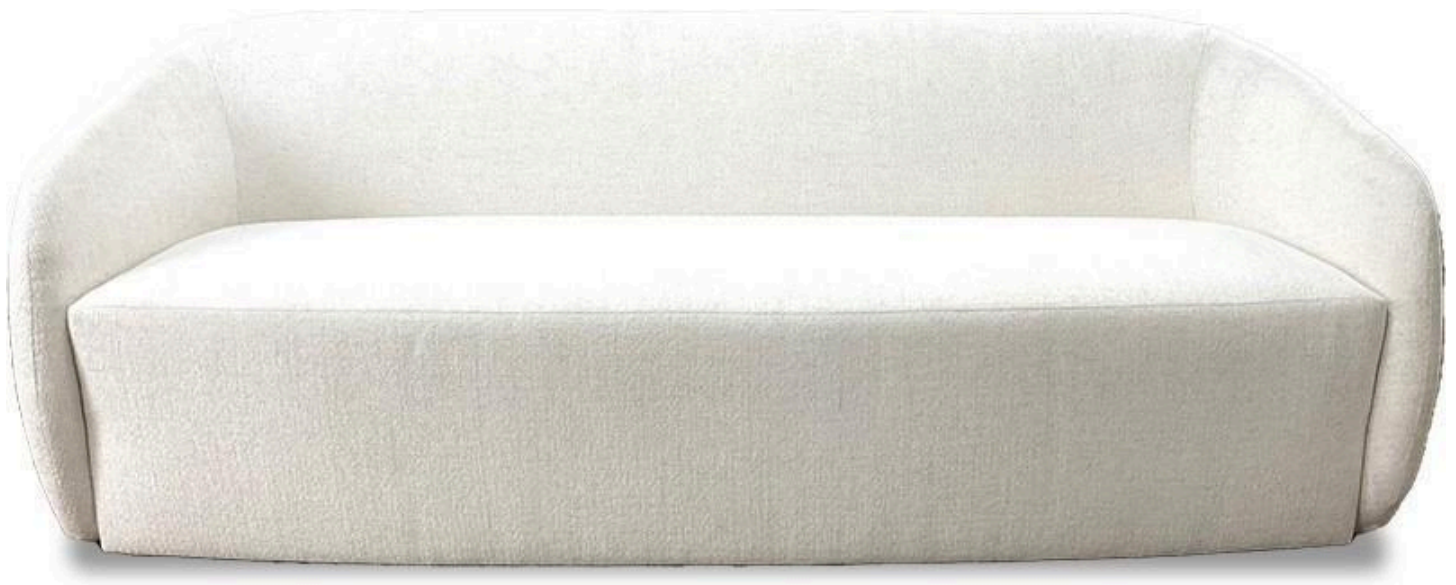

MARSEILLE 35"

DIMENSIONS:

Sofa / 2 arm, 8':	96"d x 35"d x 30"h	Arm:	4"w x 24"h
Sofa / 2 arm, 7':	84"d x 35"d x 30"h	Seat:	18"h x 24"d
Mid Sofa / 2 arm:	72"d x 35"d x 30"h		
Loveseat / 2 arm:	60"d x 35"d x 30"h		

All dimensions approximate within 1 inch.