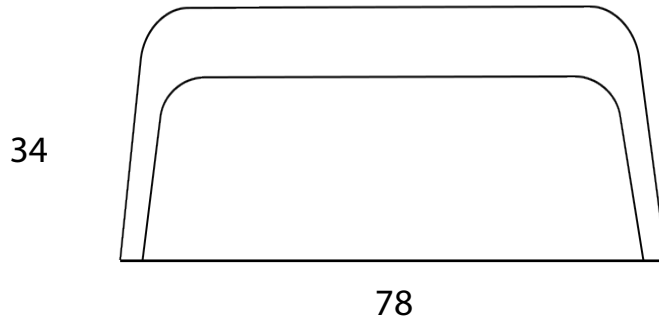

HALSTON

SOFA