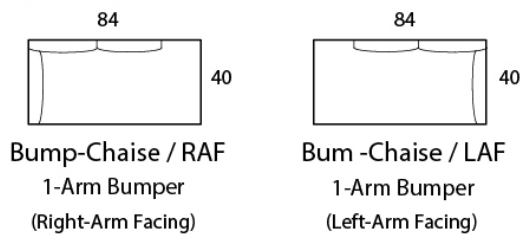

CRESSIDA

DIMENSIONS:

Sofa / 2 arm: 80"d x 40"d x 35"h

Arm: 3.5"w x 24"h

Mid Sofa / 2 arm: 68"d x 40"d x 35"h

Seat: 23"d x 19"h

Loveseat / 2 arm: 56"d x 40"d x 35"h

Chair / 2 arm: 34"d x 40"d x 35"h

All dimensions approximate within 1 inch.

Style: CRESSIDA - #290

SOFA

MID SOFA

LOVESEAT

CHAISE

BUMPER CHAISE

CHAIR