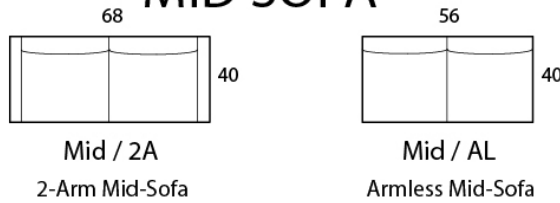

CRESSIDA

DIMENSIONS:

Sofa / 2 arm: 80"d x 40"d x 35"h

Arm: 3.5"w x 24"h

Mid Sofa / 2 arm: 68"d x 40"d x 35"h

Seat: 23"d x 19"h

Loveseat / 2 arm: 56"d x 40"d x 35"h

Chair / 2 arm: 34"d x 40"d x 35"h

All dimensions approximate within 1 inch.

Style: CRESSIDA - #290

SOFA

MID SOFA

LOVESEAT

CHAISE

BUMPER CHAISE

CHAIR