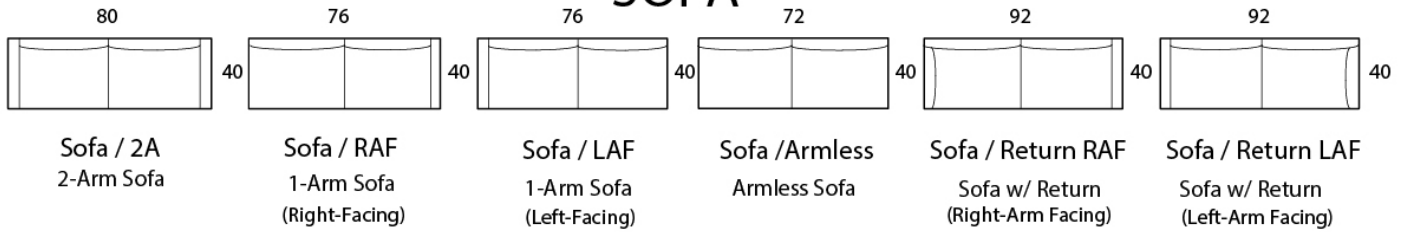

CRESSIDA

DIMENSIONS:

Sofa / 2 arm: 80"d x 40"d x 35"h

Arm: 3.5"w x 24"h

Mid Sofa / 2 arm: 68"d x 40"d x 35"h

Seat: 23"d x 19"h

Loveseat / 2 arm: 56"d x 40"d x 35"h

Chair / 2 arm: 34"d x 40"d x 35"h

All dimensions approximate within 1 inch.

Style: CRESSIDA - #290

SOFA

MID SOFA

LOVESEAT

CHAISE

BUMPER CHAISE

CHAIR