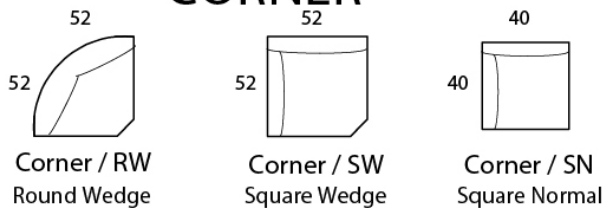

Style: CRESSIDA - #290

SOFA

MID SOFA

LOVESEAT

CHAISE

BUMPER CHAISE

CHAIR

CORNER

OTTOMAN