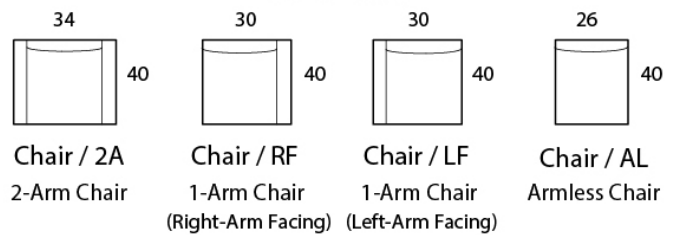

CRESSIDA

DIMENSIONS:

Sofa / 2 arm: 80"d x 40"d x 35"h

Arm: 3.5"w x 24"h

Mid Sofa / 2 arm: 68"d x 40"d x 35"h

Seat: 23"d x 19"h

Loveseat / 2 arm: 56"d x 40"d x 35"h

Chair / 2 arm: 34"d x 40"d x 35"h

All dimensions approximate within 1 inch.

Style: CRESSIDA - #290

SOFA

MID SOFA

LOVESEAT

CHAISE

BUMPER CHAISE

CHAIR

CORNER

OTTOMAN