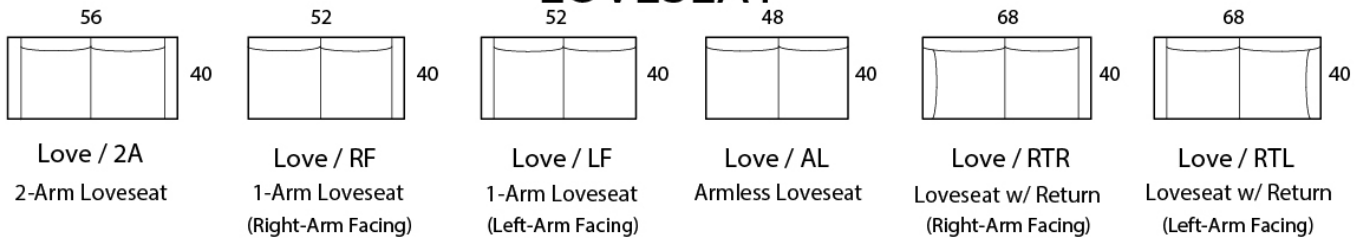

CRESSIDA

DIMENSIONS:

Sofa / 2 arm: 80"d x 40"d x 35"h

Arm: 3.5"w x 24"h

Mid Sofa / 2 arm: 68"d x 40"d x 35"h

Seat: 23"d x 19"h

Loveseat / 2 arm: 56"d x 40"d x 35"h

Chair / 2 arm: 34"d x 40"d x 35"h

All dimensions approximate within 1 inch.

Style: CRESSIDA - #290

SOFA

MID SOFA

LOVESEAT

CHAISE

BUMPER CHAISE

CHAIR