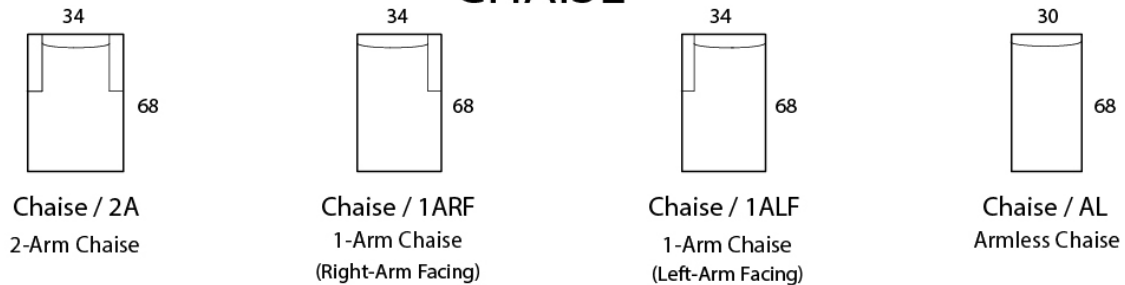

CRESSIDA

DIMENSIONS:

Sofa / 2 arm: 80"d x 40"d x 35"h

Arm: 3.5"w x 24"h

Mid Sofa / 2 arm: 68"d x 40"d x 35"h

Seat: 23"d x 19"h

Loveseat / 2 arm: 56"d x 40"d x 35"h

Chair / 2 arm: 34"d x 40"d x 35"h

All dimensions approximate within 1 inch.

Style: CRESSIDA - #290

SOFA

MID SOFA

LOVESEAT

CHAISE

BUMPER CHAISE

CHAIR