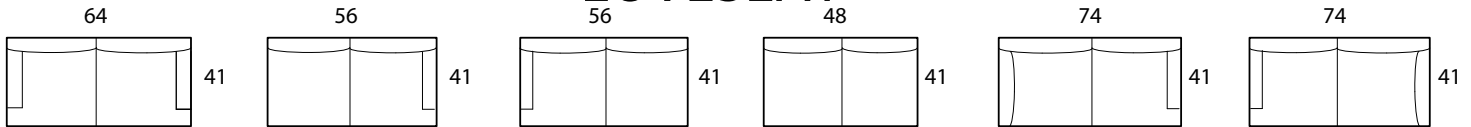

HUXLEY

Specifications

Sofa: 88" w x 41" d x 37" h

Mid-Sofa: 76" w x 41" d x 37" h

Loveseat: 64" w x 41" d x 37" h

Chair: 42" w x 41" d x 37" h

Arm: 8" w x 25" h

Seat: 24" d x 19" h

Sofa / LAF
1-Arm Sofa
(Left-Facing)

Sofa / Armless
Armless Sofa

Sofa / Return RAF
Sofa w/ Return
(Right-Arm Facing)

Sofa / Return LAF
Sofa w/ Return
(Left-Arm Facing)

MID SOFA

Mid / 2A
2-Arm Mid-Sofa

Mid / AL
Armless Mid-Sofa

LOVESEAT

Love / 2A
2-Arm Loveseat

Love / RF
1-Arm Loveseat
(Right-Arm Facing)

Love / LF
1-Arm Loveseat
(Left-Arm Facing)

Love / AL
Armless Loveseat

Love / RTR
Loveseat w/ Return
(Right-Arm Facing)

Love / RTL
Loveseat w/ Return
(Left-Arm Facing)

Corner / SW
Square Wedge

Corner / SN
Square Normal

OTTOMAN

Otto / SM
Small

Otto / MED
Medium

Otto / L
Large

Otto / XL
Extra Large