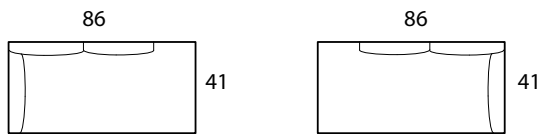

HUXLEY

Specifications

Sofa: 88" w x 41" d x 37" h

Mid-Sofa: 76" w x 41" d x 37" h

Loveseat: 64" w x 41" d x 37" h

Chair: 42" w x 41" d x 37" h

Arm: 8" w x 25" h

Seat: 24" d x 19" h

LOVESEAT

Love / 2A
2-Arm Loveseat

Love / RF
1-Arm Loveseat
(Right-Arm Facing)

Love / LF
1-Arm Loveseat
(Left-Arm Facing)

Love / AL
Armless Loveseat

Love / RTR
Loveseat w/ Return
(Right-Arm Facing)

Love / RTL
Loveseat w/ Return
(Left-Arm Facing)

CHAISE

Chaise / 2A
2-Arm Chaise

Chaise / 1ARF
1-Arm Chaise
(Right-Arm Facing)

Chaise / 1ALF
1-Arm Chaise
(Left-Arm Facing)

Chaise / AL
Armless Chaise

BUMPER CHAISE

Bump-Chaise / RAF
1-Arm Bumper
(Right-Arm Facing)

Corner / SW
Square Wedge

Corner / SN
Square Normal

OTTOMAN

Otto / SM
Small

Otto / MED
Medium

Otto / L
Large

Otto / XL
Extra Large