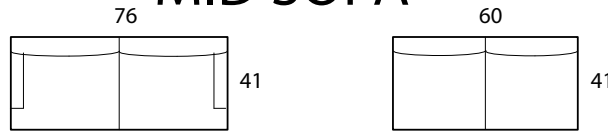

HUXLEY

Specifications

Sofa: 88" w x 41" d x 37" h

Mid-Sofa: 76" w x 41" d x 37" h

Loveseat: 64" w x 41" d x 37" h

Chair: 42" w x 41" d x 37" h

Arm: 8" w x 25" h

Seat: 24" d x 19" h

*Dry cleaning required unless fabric has been pre-washed.
Available as a sectional in custom sizes and configurations. All dimensions are approximate.*

Style: HUXLEY - #360

SOFA

Sofa / 2A
2-Arm Sofa

Sofa / RAF
1-Arm Sofa
(Right-Facing)

Sofa / LAF
1-Arm Sofa
(Left-Facing)

Sofa / Armless
Armless Sofa

Sofa / Return RAF
Sofa w/ Return
(Right-Arm Facing)

Sofa / Return LAF
Sofa w/ Return
(Left-Arm Facing)

MID SOFA

Mid / 2A
2-Arm Mid-Sofa

Mid / AL
Armless Mid-Sofa

Corner / SW
Square Wedge

Corner / SN
Square Normal

OTTOMAN

Otto / SM
Small

Otto / MED
Medium

Otto / L
Large

Otto / XL
Extra Large