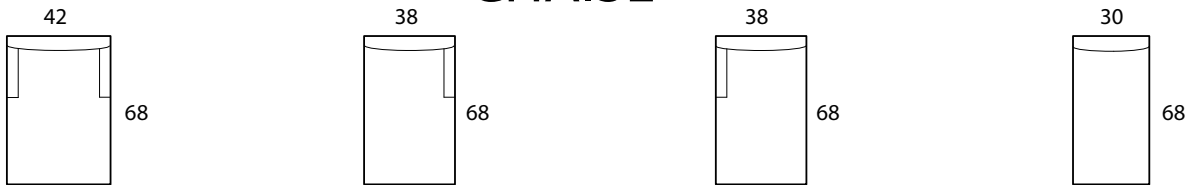

CHAISE

Chaise / 2A
2-Arm Chaise

Chaise / 1ARF
1-Arm Chaise
(Right-Arm Facing)

Chaise / 1ALF
1-Arm Chaise
(Left-Arm Facing)

Chaise / AL
Armless Chaise