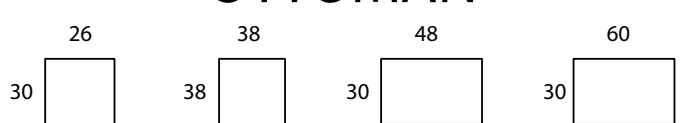

Bum -Chaise / LAF
1-Arm Bumper
(Left-Arm Facing)

CHAIR

Chair / 2A
2-Arm Chair

Chair / RF
1-Arm Chair
(Right-Arm Facing)

Chair / LF
1-Arm Chair
(Left-Arm Facing)

Chair / AL
Armless Chair

CORNER

Corner / RW
Round Wedge

Corner / SW
Square Wedge

Corner / SN
Square Normal

OTTOMAN

Otto / SM
Small

Otto / MED
Medium

Otto / L
Large

Otto / XL
Extra Large