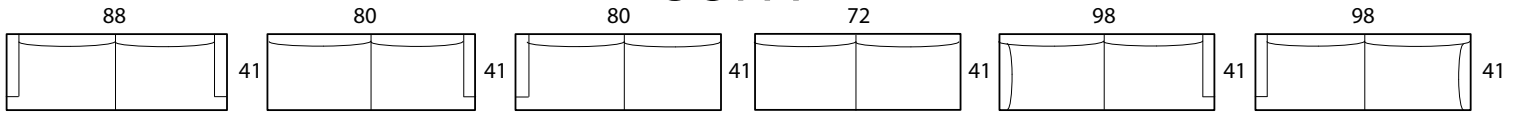

HUXLEY

Specifications

Sofa: 88" w x 41" d x 37" h

Mid-Sofa: 76" w x 41" d x 37" h

Loveseat: 64" w x 41" d x 37" h

Chair: 42" w x 41" d x 37" h

Arm: 8" w x 25" h

Seat: 24" d x 19" h

*Dry cleaning required unless fabric has been pre-washed.
Available as a sectional in custom sizes and configurations. All dimensions are approximate.*

Style: HUXLEY - #360

SOFA

Sofa / 2A
2-Arm Sofa

Sofa / RAF
1-Arm Sofa
(Right-Facing)

Corner / SW
Square Wedge

Corner / SN
Square Normal

OTTOMAN

Otto / SM
Small

Otto / MED
Medium

Otto / L
Large

Otto / XL
Extra Large