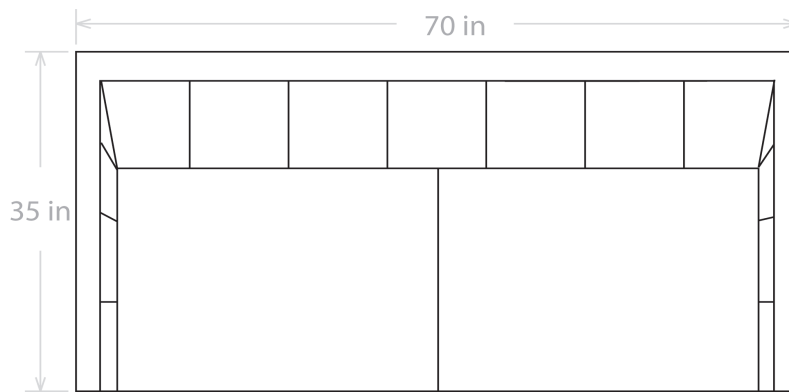

JONATHAN

DIMENSIONS

Sofa:	90"w x 35"d x 28"h	Arm:	5"w x 28"h
Mid-Sofa:	70"w x 35"d x 28"h	Seat:	23"d x 18"h
Chair:	36"w x 35"d x 28"h		

All Dimensions Approximate
ALL ITEMS ARE AVAILABLE IN CUSTOM SIZES

JONATHAN

Sofa

Mid Sofa

Chair