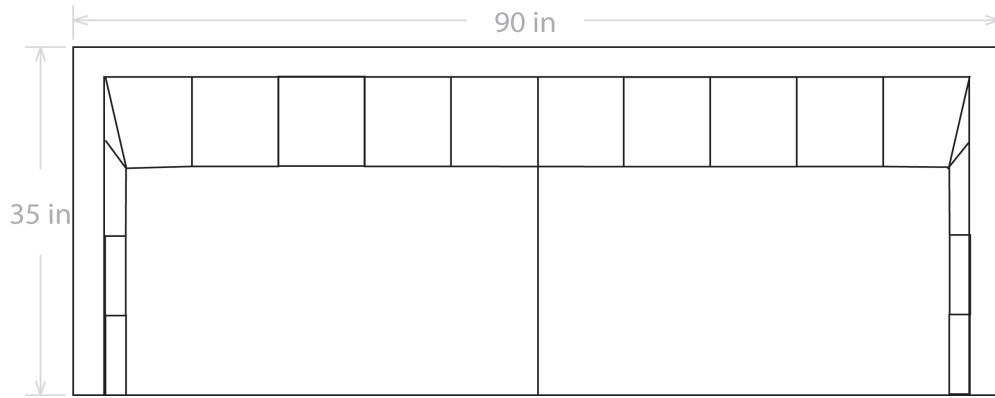

JONATHAN

DIMENSIONS

Sofa:	90"w x 35"d x 28"h	Arm:	5"w x 28"h
Mid-Sofa:	70"w x 35"d x 28"h	Seat:	23"d x 18"h
Chair:	36"w x 35"d x 28"h		

All Dimensions Approximate
ALL ITEMS ARE AVAILABLE IN CUSTOM SIZES

JONATHAN

Sofa

Mid Sofa

Chair