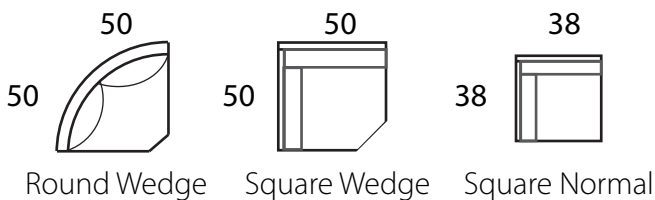

JULIANA

SOFA

LOVESEAT

CHAISE

BUMPER CHAISE

CHAIR

CORNER

OTTOMAN