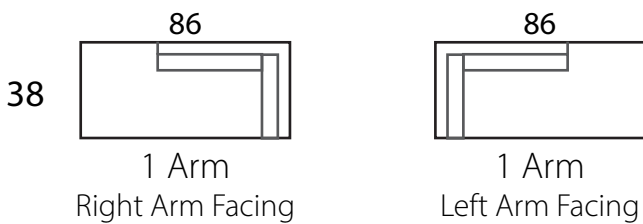

BUMPER CHAISE