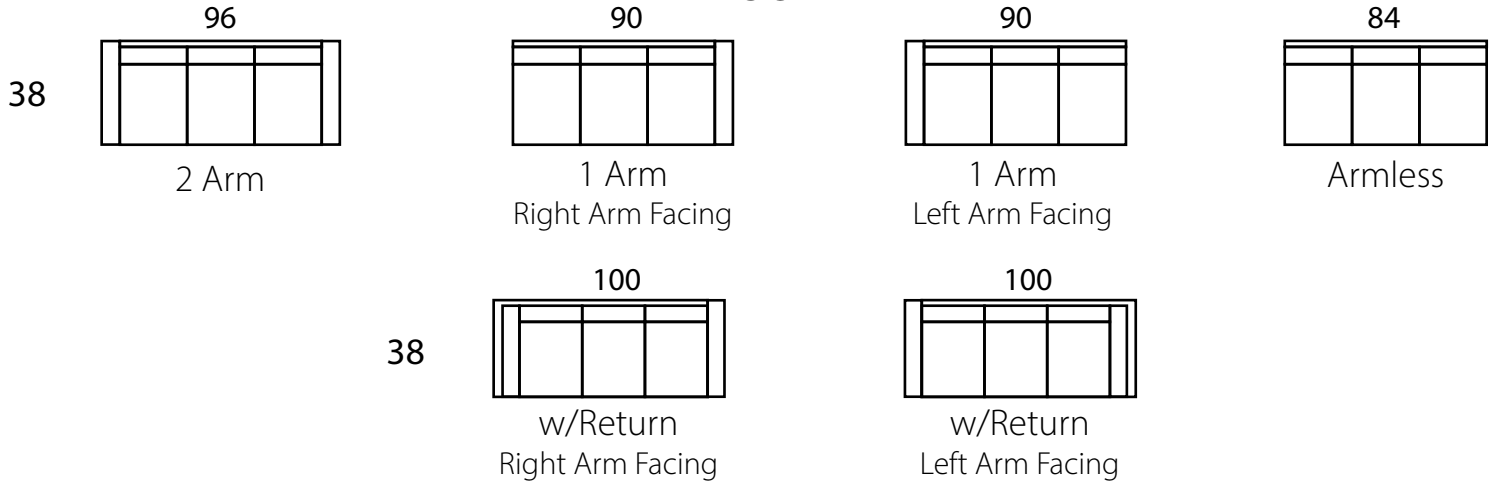

JULIANA

SOFA