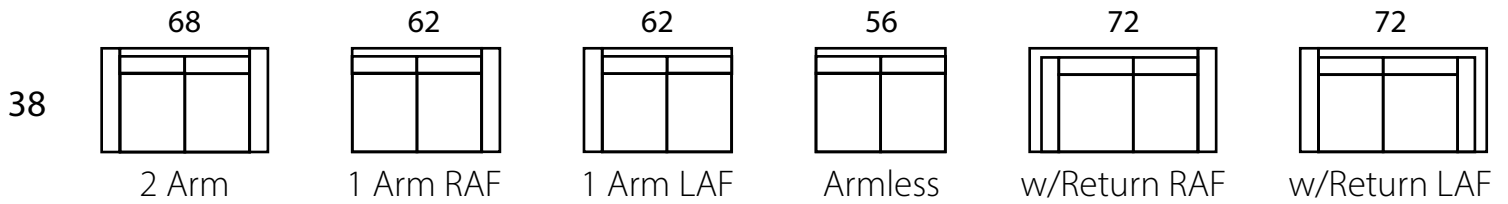

JULIANA

SOFA

LOVESEAT

CHAISE

BUMPER CHAISE

CHAIR

CORNER

OTTOMAN