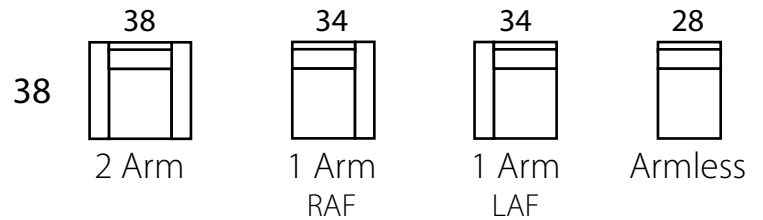

JULIANA

SOFA

LOVESEAT

CHAISE

BUMPER CHAISE

CHAIR

CORNER

OTTOMAN