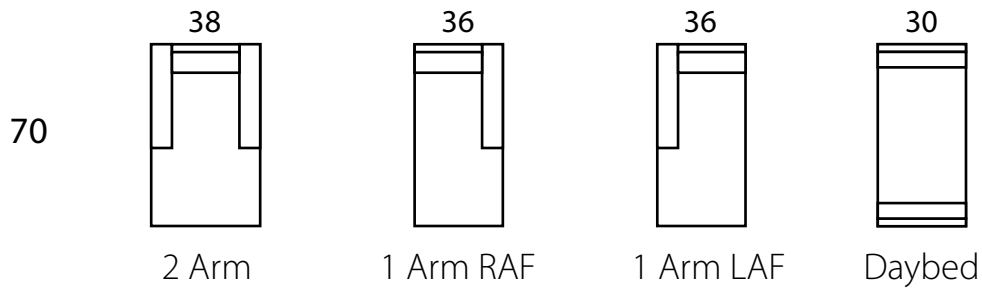

JULIANA

SOFA

LOVESEAT

CHAISE

BUMPER CHAISE

CHAIR

CORNER

OTTOMAN