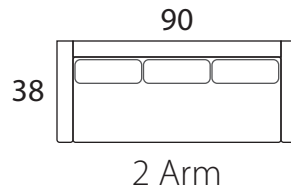

JUSTIN

SOFA