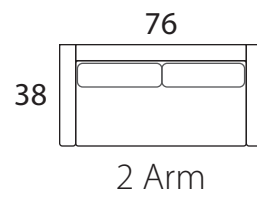

JUSTIN

SOFA

MID SOFA

LOVESEAT